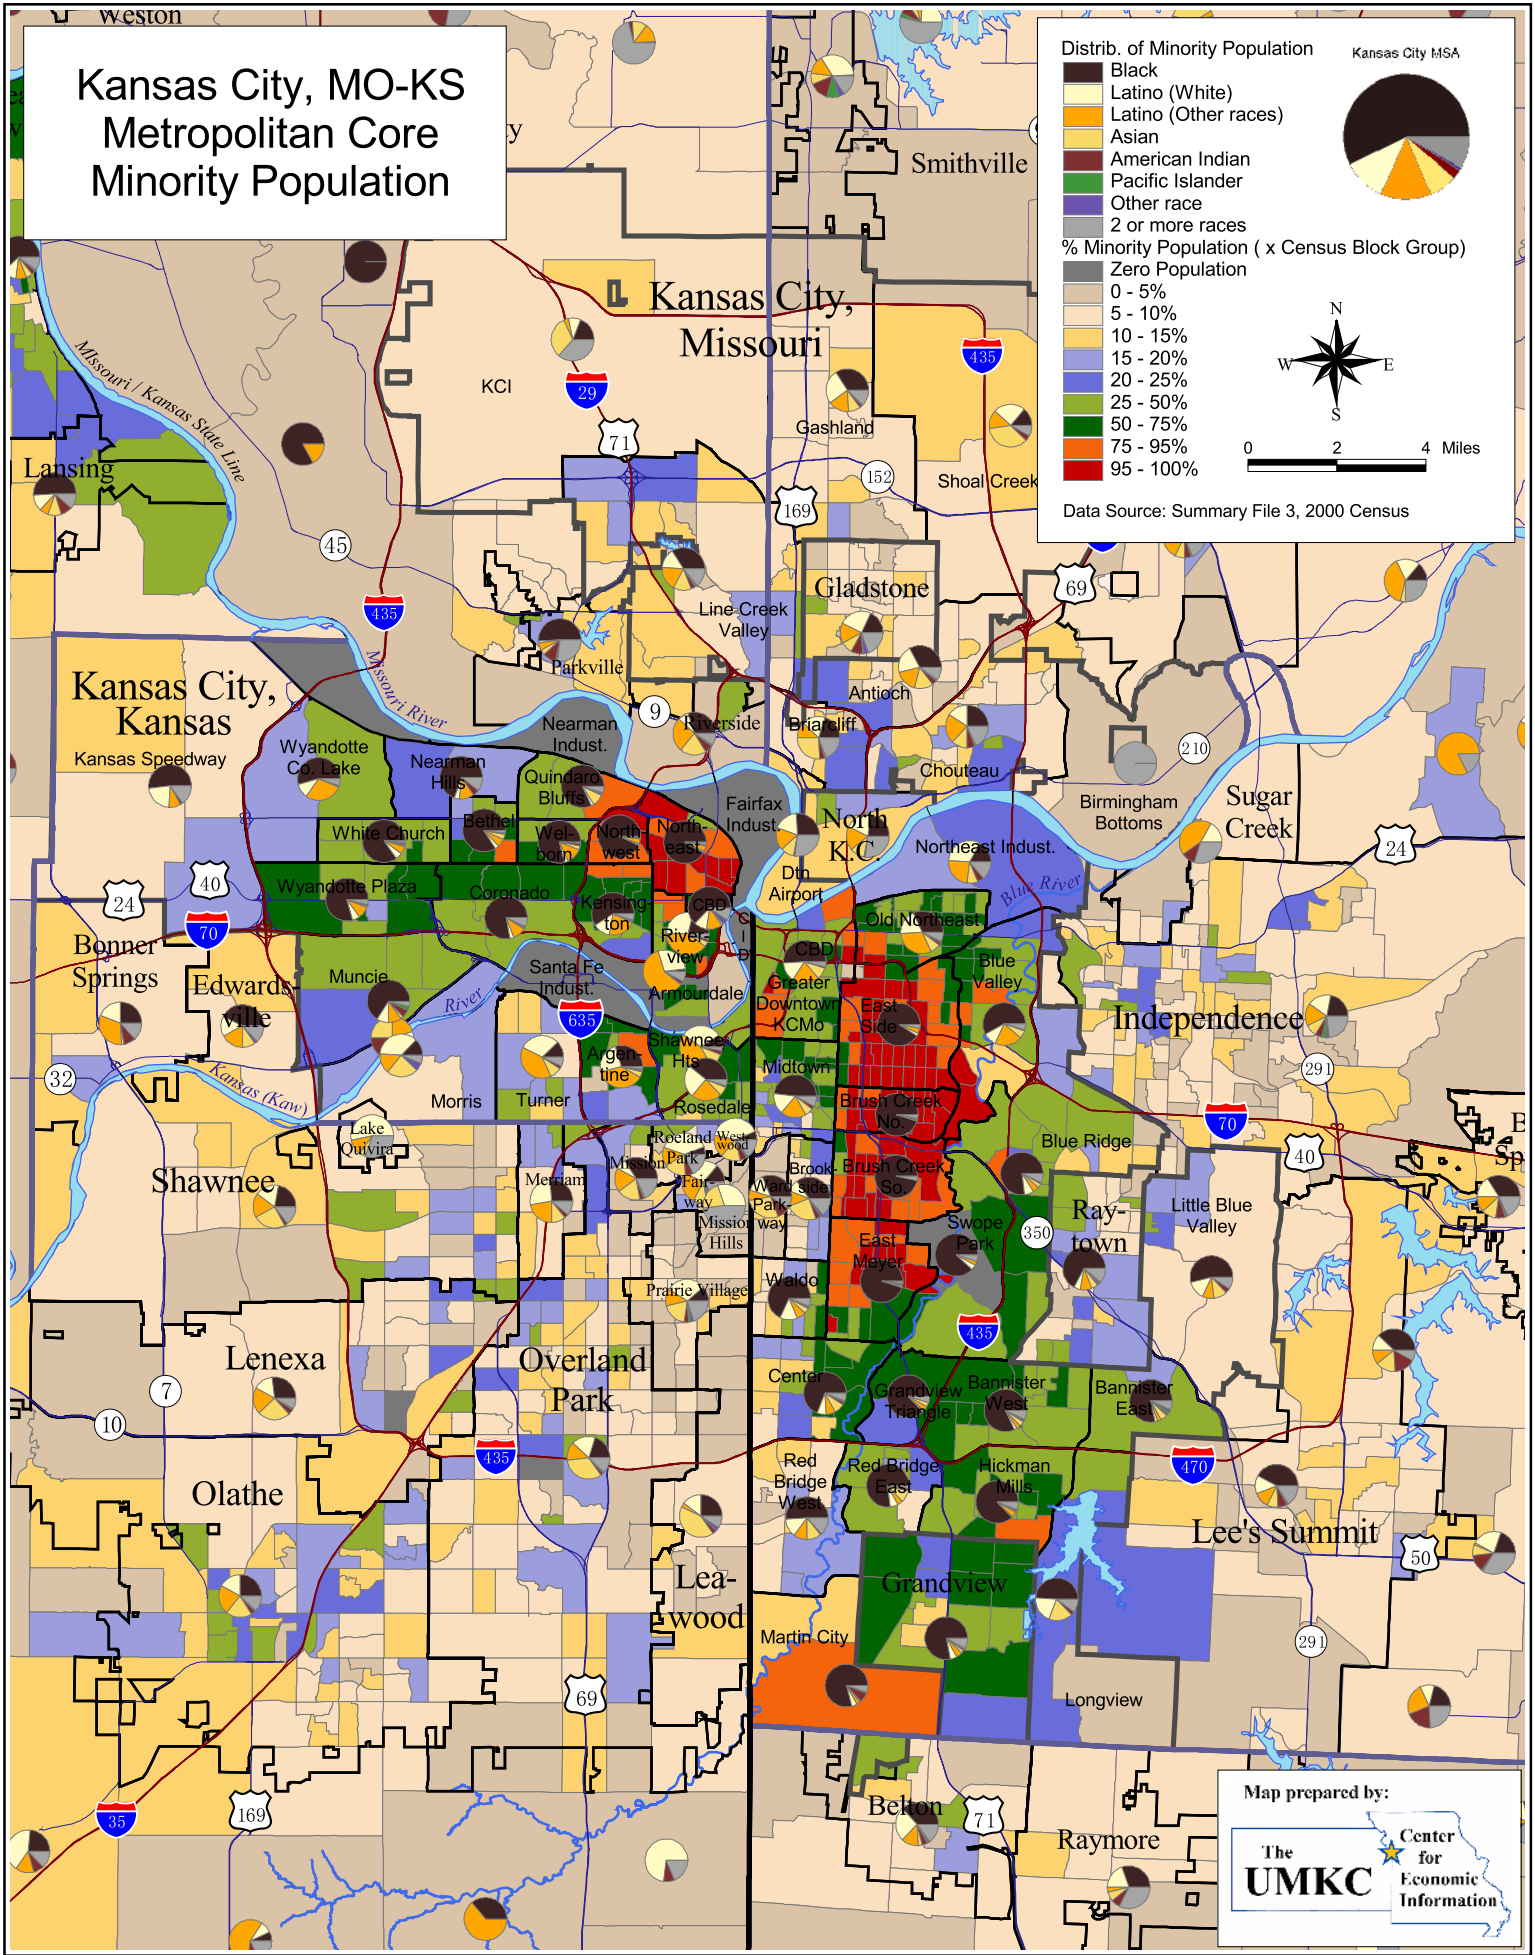

Kansas City, MO-KS Metropolitan Core Minority Population

Map prepared by:
The UMKC Center for Economic Information