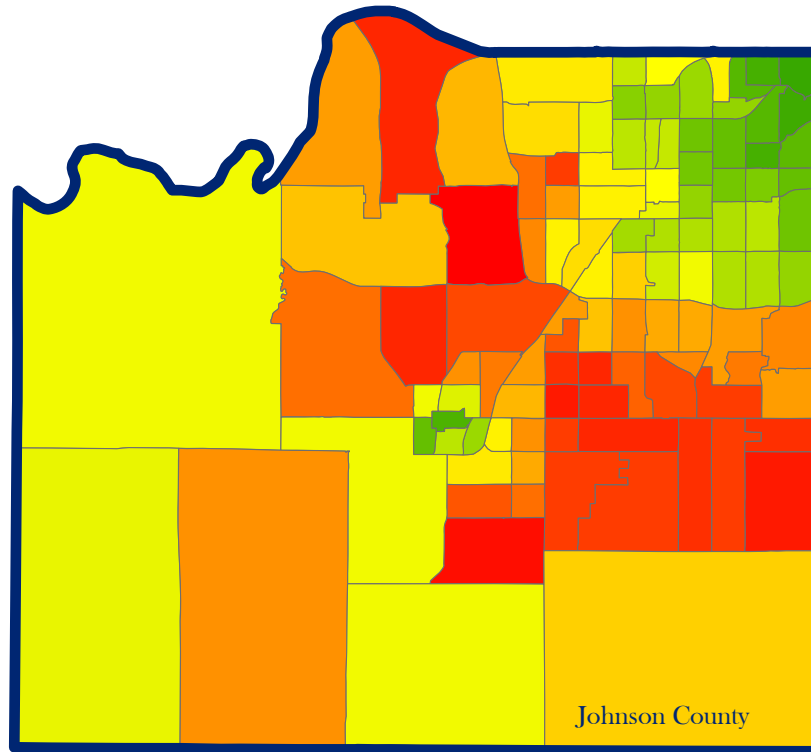

Comparison of Johnson County, KS and Jackson County, MO

Johnson County: Median Year Built

By Megan Cornell, April 2007