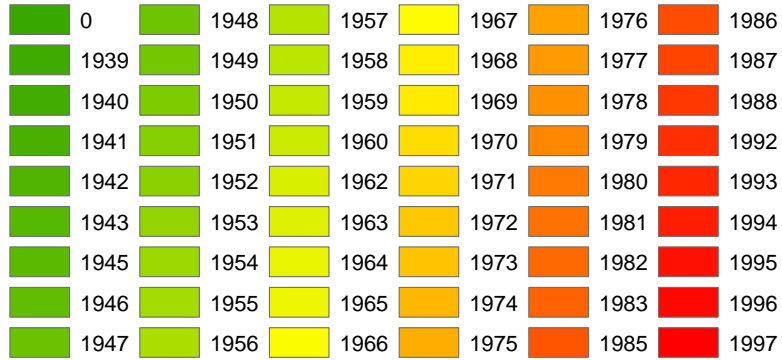

Comparison of Johnson County, KS and Jackson County, MO

Johnson County: Median Year Built

By Megan Cornell, April 2007