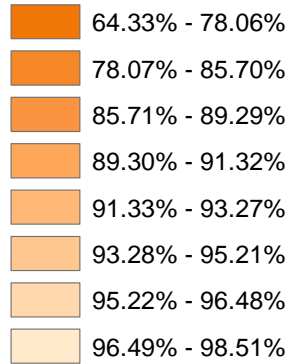

Johnson County: Some other race alone/TPOP

Jackson County: Some other race alone/TPOP

By Megan Cornell, April 2007

Comparison of Johnson County, KS and Jackson County, MO

Johnson County: White alone/TPOP

Jackson County: White alone/TPOP