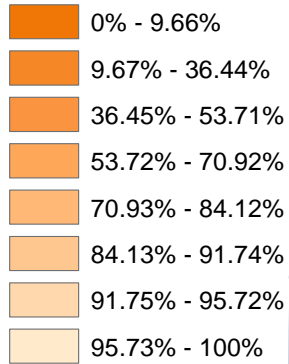

Johnson County: Some other race alone/TPOP

Jackson County: Some other race alone/TPOP

By Megan Cornell, April 2007

Comparison of Johnson County, KS and Jackson County, MO

Johnson County: White alone/TPOP

Jackson County: White alone/TPOP