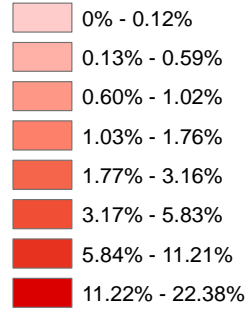

Johnson County: Asian alone/TPOP

Jackson County: Asian alone/TPOP

By Megan Cornell, April 2007

Comparison of Johnson County, KS and Jackson County, MO

By Megan Cornell, April 2007

Comparison of Johnson County, KS and Jackson County, MO

Johnson County: Median Year Built

By Megan Cornell, April 2007

Jackson County: Median Year Built

Comparison of Johnson County, KS and Jackson County, MO

By Megan Cornell, April 2007

Comparison of Johnson County, KS and Jackson County, MO

Johnson County: Some other race alone/TPOP

Jackson County: Some other race alone/TPOP

By Megan Cornell, April 2007

Comparison of Johnson County, KS and Jackson County, MO

Johnson County: White alone/TPOP

Jackson County: White alone/TPOP