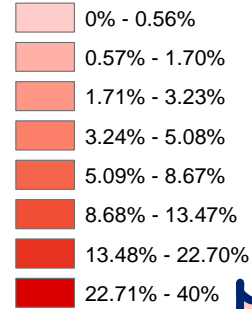

Johnson County: Median Year Built

By Megan Cornell, April 2007

Jackson County: Median Year Built

Comparison of Johnson County, KS and Jackson County, MO

By Megan Cornell, April 2007

Comparison of Johnson County, KS and Jackson County, MO

Johnson County: Some other race alone/TPOP

Jackson County: Some other race alone/TPOP

By Megan Cornell, April 2007

Comparison of Johnson County, KS and Jackson County, MO

Johnson County: White alone/TPOP

Jackson County: White alone/TPOP