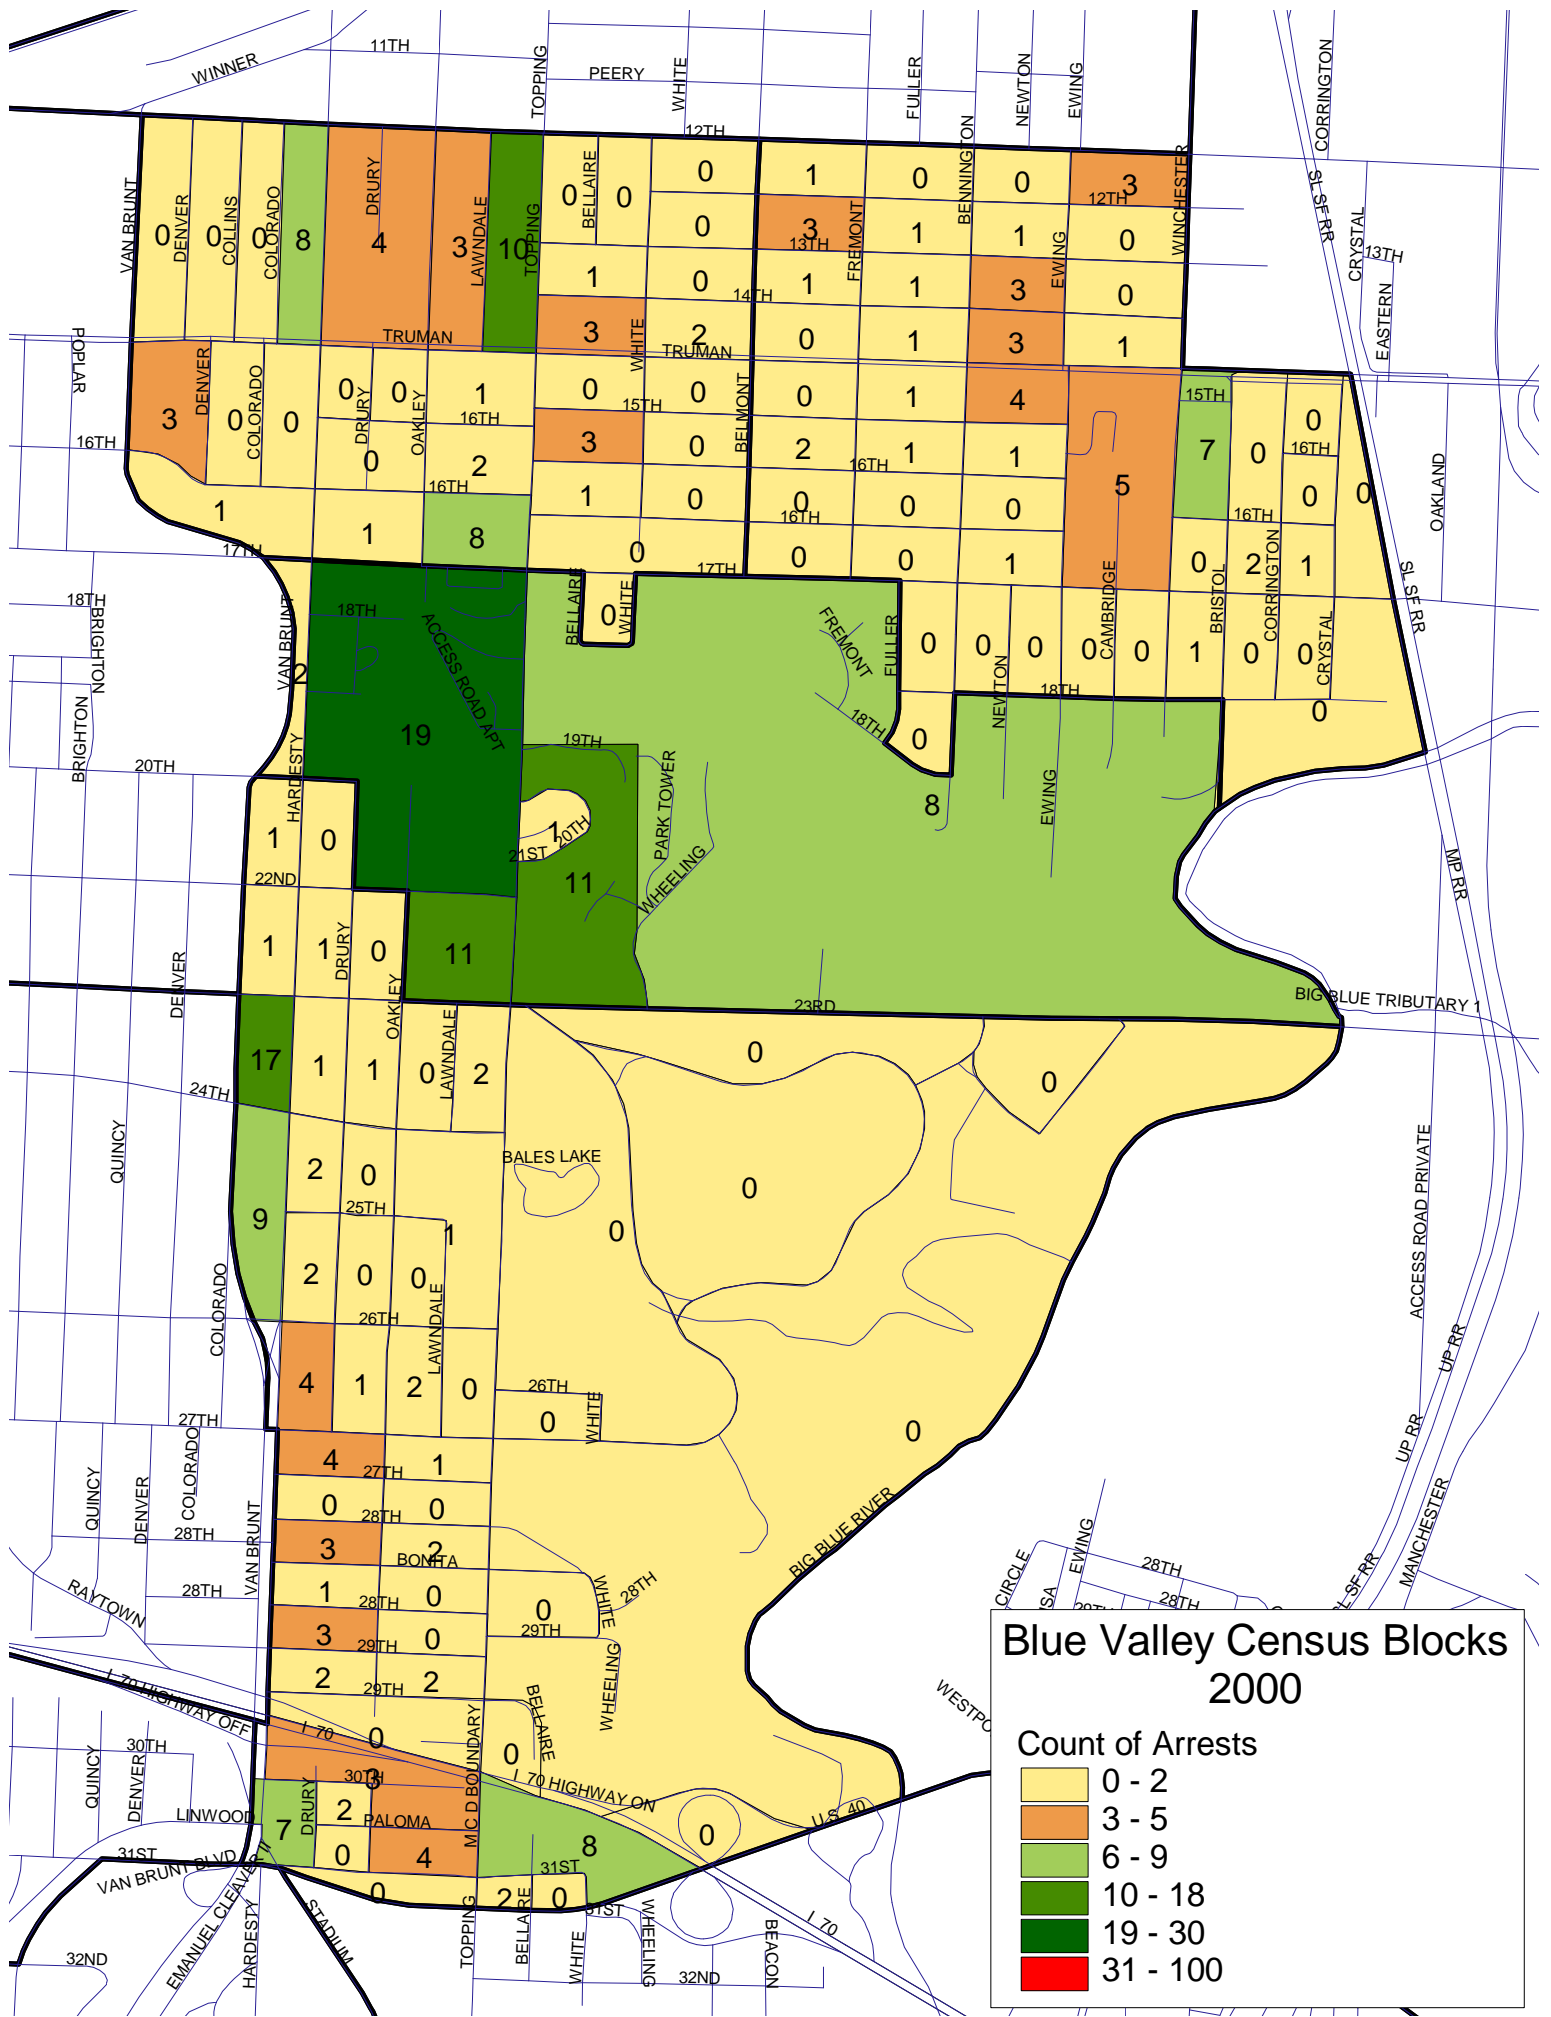

## Blue Valley Census Blocks 1997

Count of Arrests

**Blue Valley Census Blocks 1998**

**Count of Arrests**

0 - 2
3 - 5
6 - 9
10 - 18
19 - 30
31 - 100

**Blue Valley Census Blocks 2000**

**Count of Arrests**

0 - 2
3 - 5
6 - 9
10 - 18
19 - 30
31 - 100