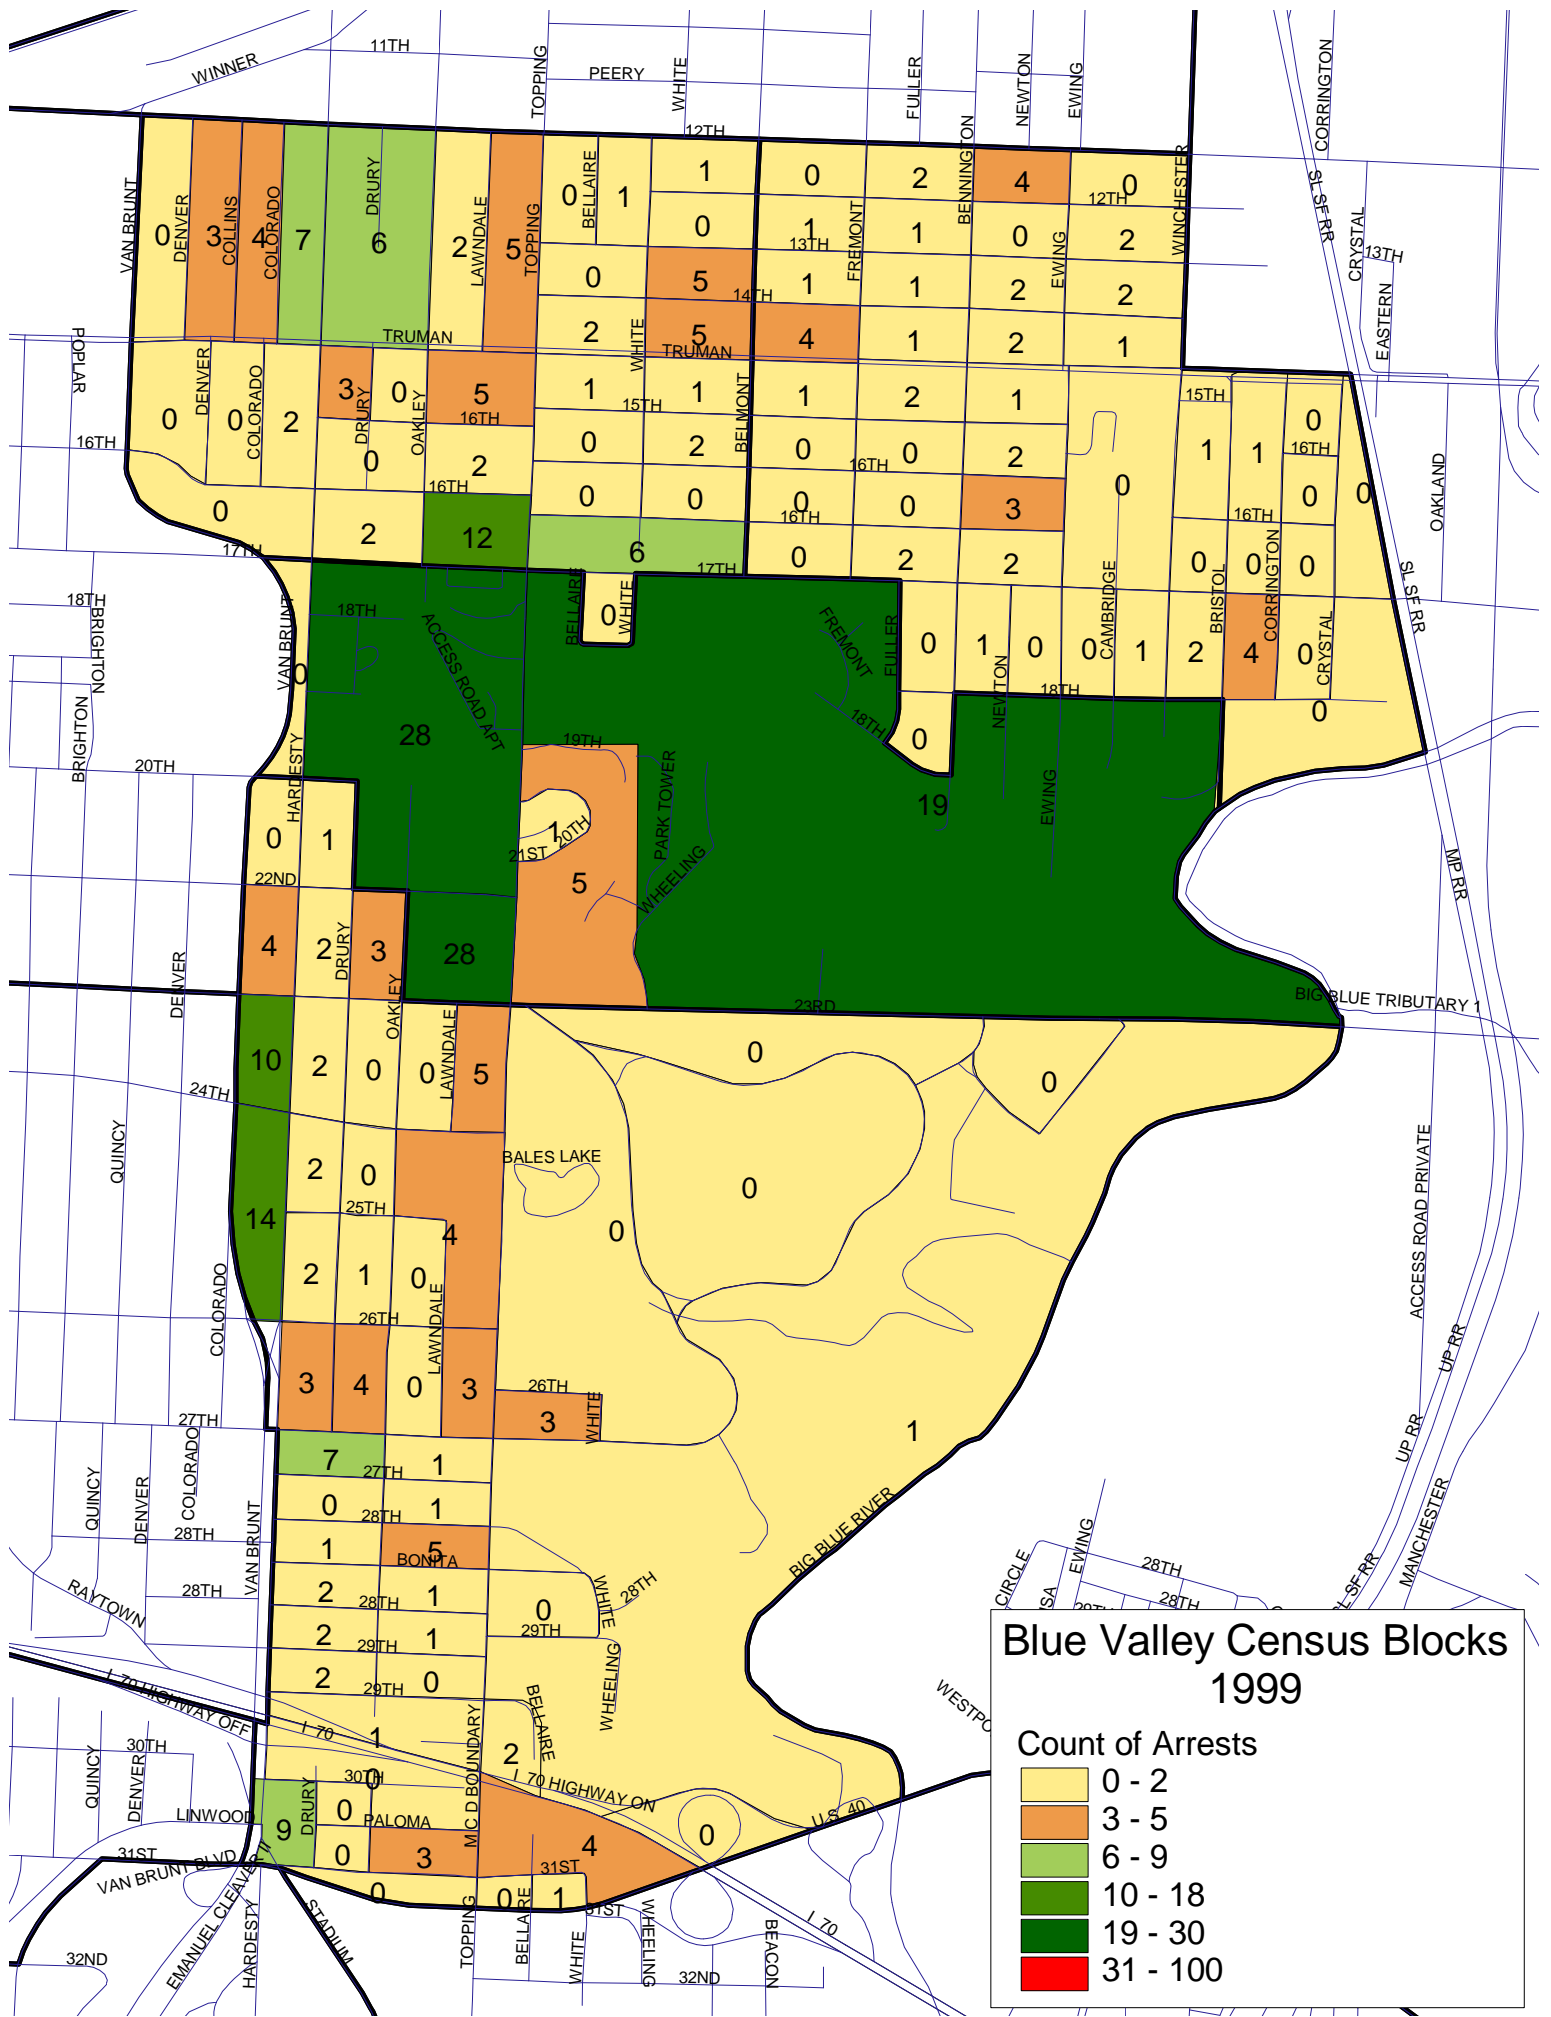

## Blue Valley Census Blocks 1997

Count of Arrests

**Blue Valley Census Blocks 1998**

**Count of Arrests**

0 - 2
3 - 5
6 - 9
10 - 18
19 - 30
31 - 100

**Blue Valley Census Blocks 2000**

**Count of Arrests**

0 - 2
3 - 5
6 - 9
10 - 18
19 - 30
31 - 100