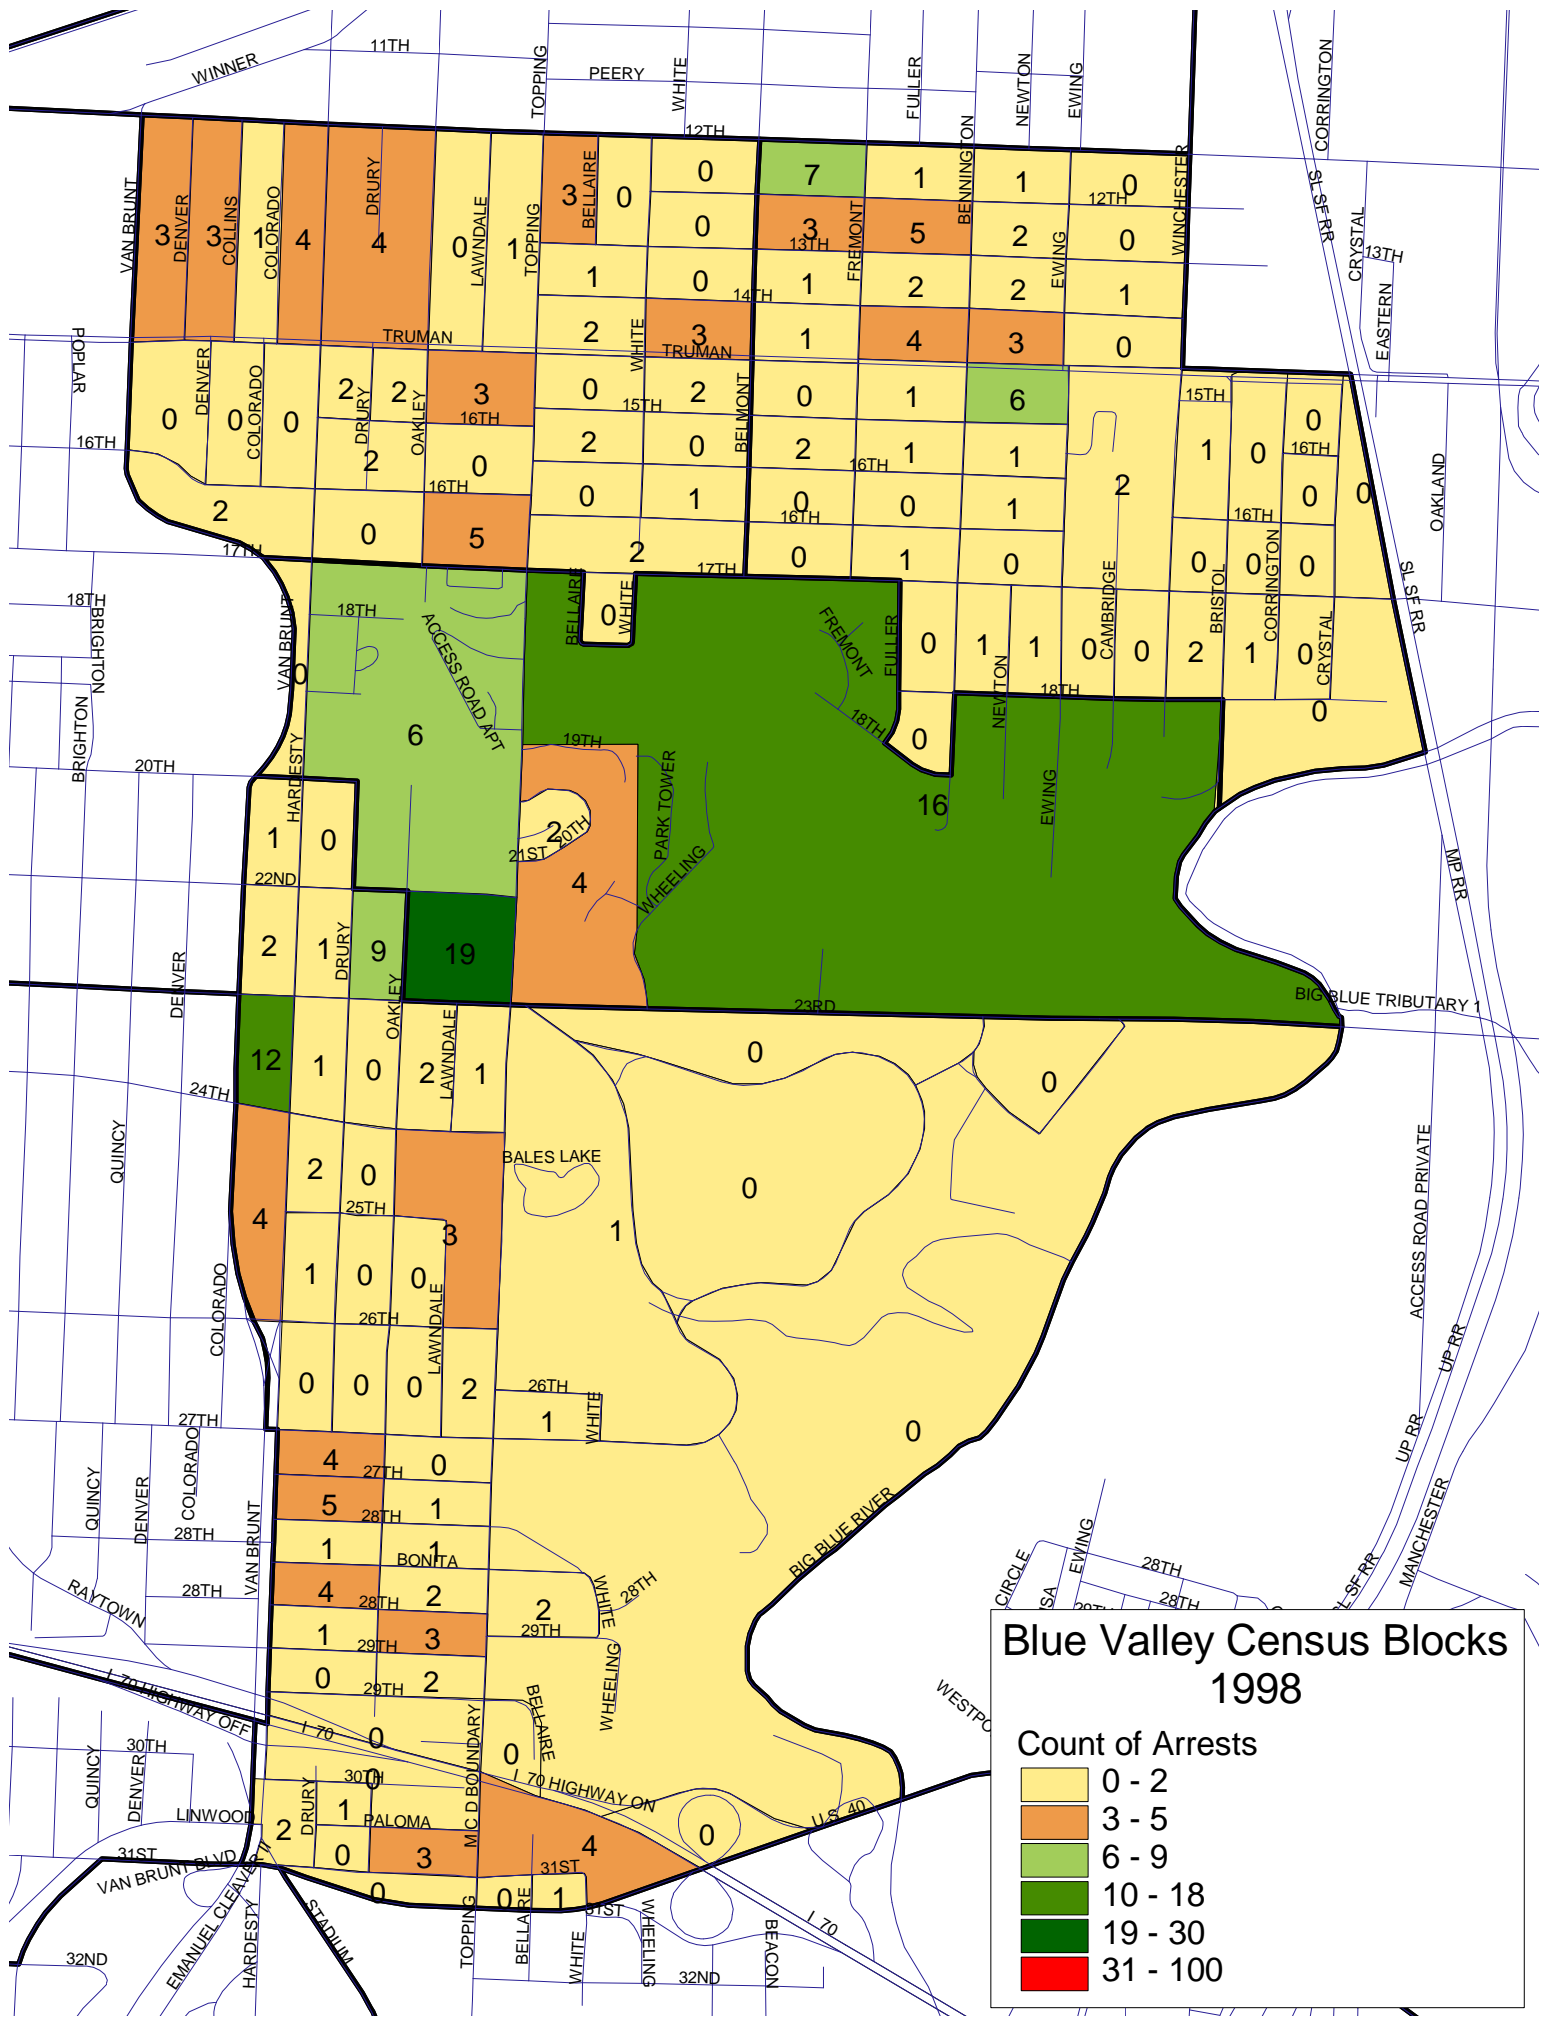

## Blue Valley Census Blocks 1997

Count of Arrests

**Blue Valley Census Blocks 1998**

**Count of Arrests**

0 - 2
3 - 5
6 - 9
10 - 18
19 - 30
31 - 100

**Blue Valley Census Blocks 2000**

**Count of Arrests**

0 - 2
3 - 5
6 - 9
10 - 18
19 - 30
31 - 100