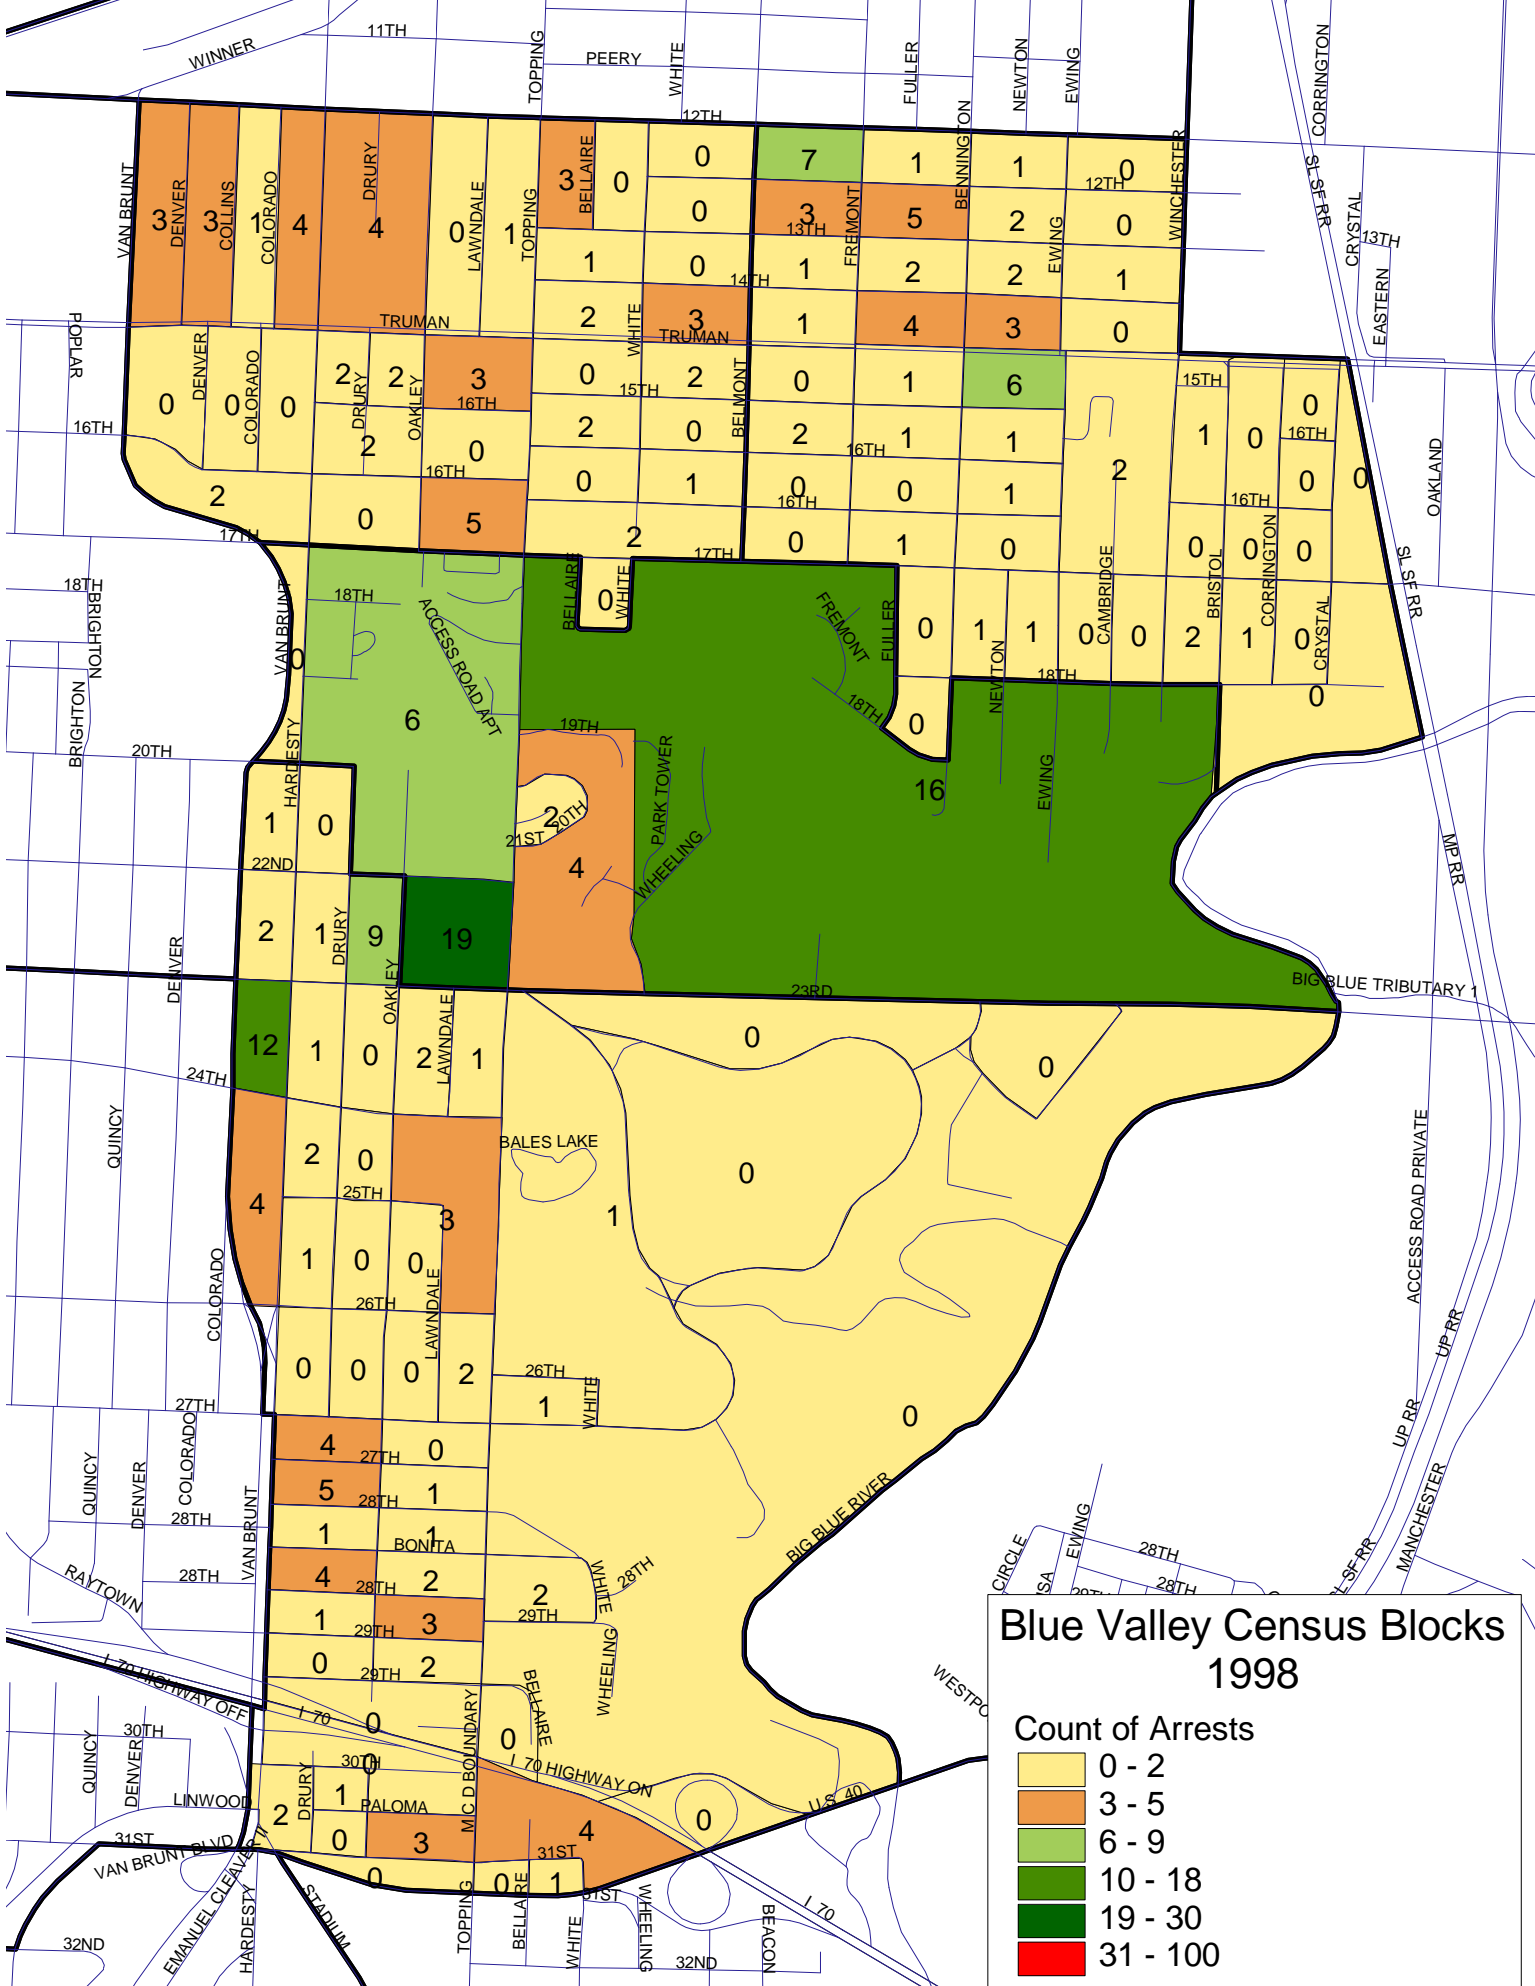

## Blue Valley Census Blocks 1997

Count of Arrests

**Blue Valley Census Blocks 1998**

**Count of Arrests**

0 - 2
3 - 5
6 - 9
10 - 18
19 - 30
31 - 100

**Blue Valley Census Blocks 2000**

**Count of Arrests**

0 - 2
3 - 5
6 - 9
10 - 18
19 - 30
31 - 100