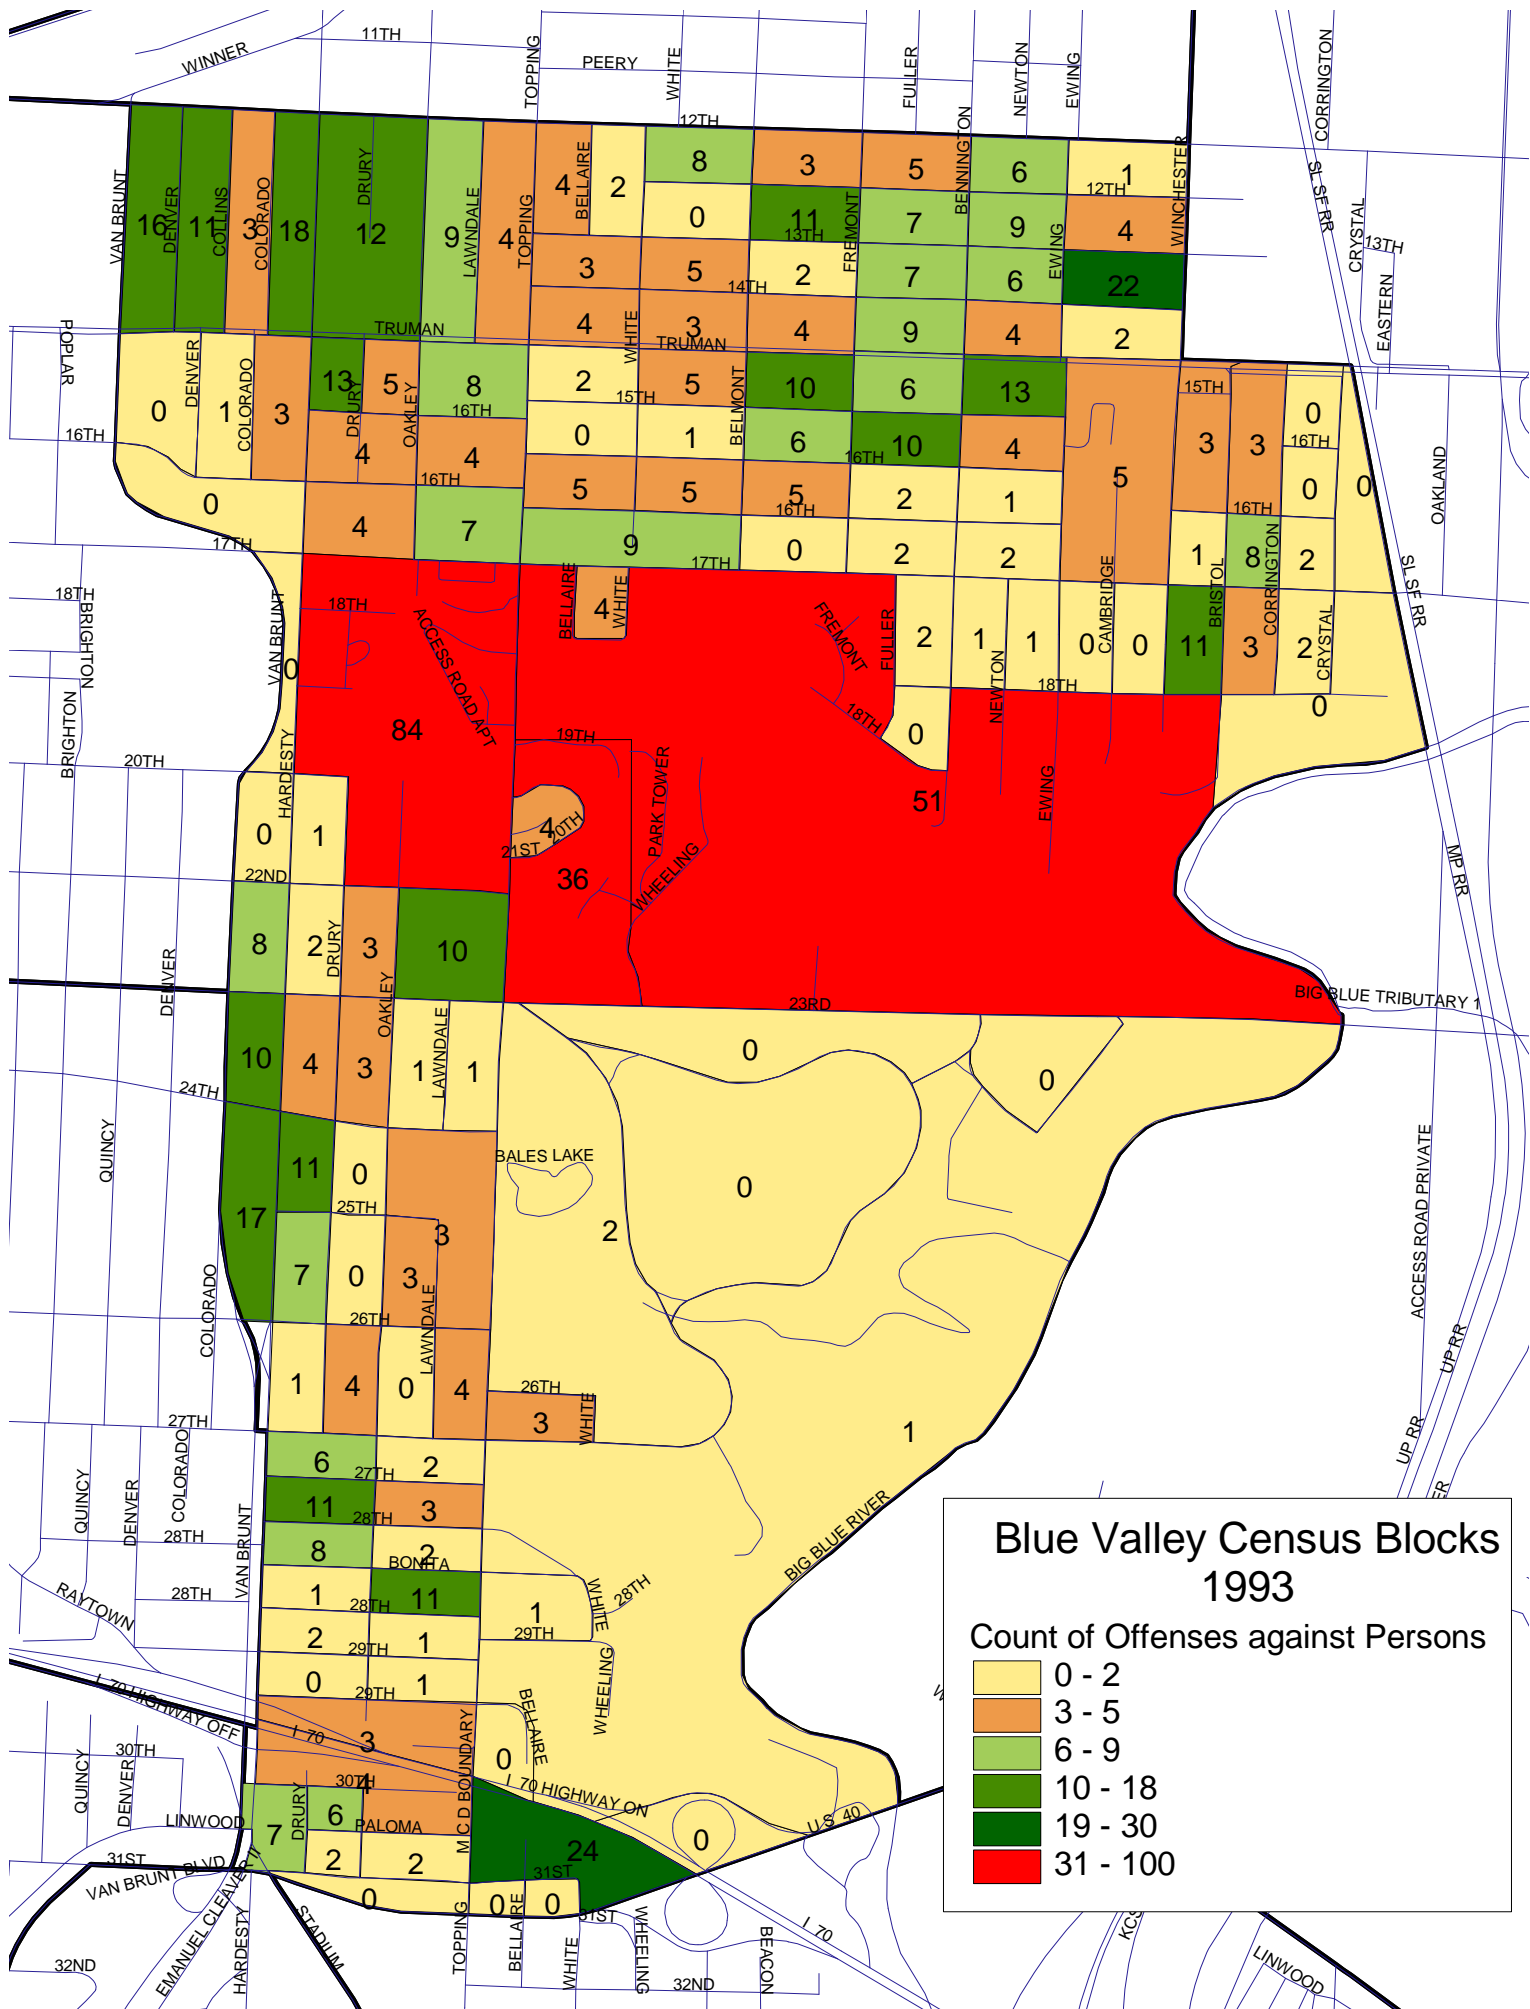

Blue Valley Census Blocks 1991

Offenses against Persons

0 - 2
3 - 5
6 - 9
10 - 18
19 - 30
31 - 100

**Blue Valley Census Blocks
1993**

Count of Offenses against Persons

0 - 2
3 - 5
6 - 9
10 - 18
19 - 30
31 - 100