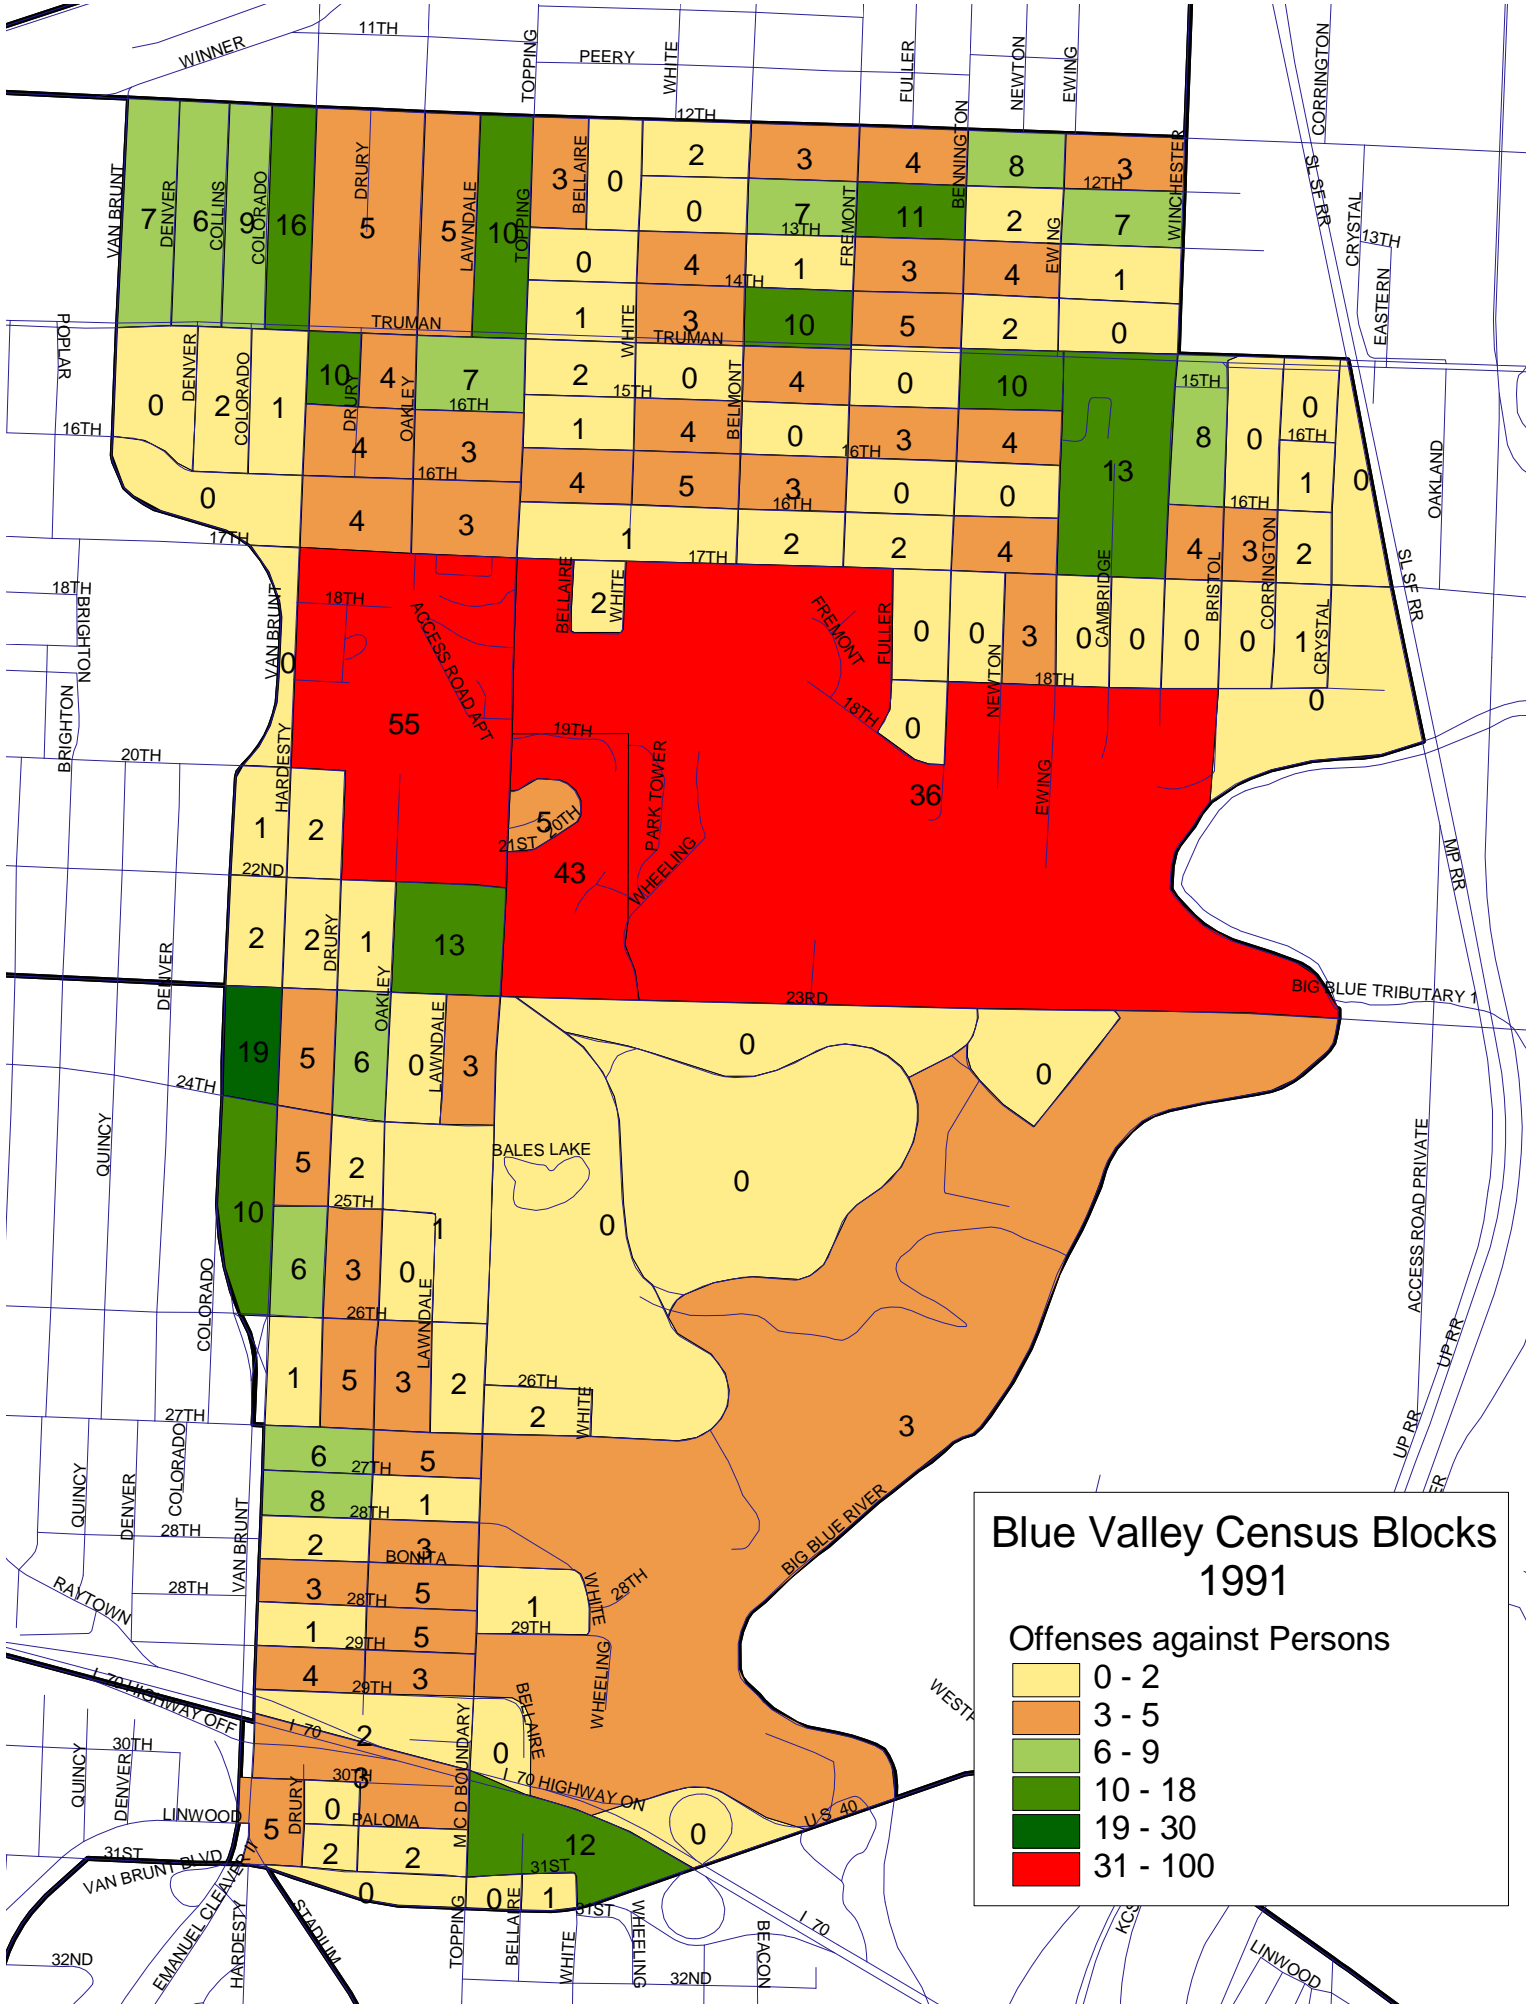

Blue Valley Census Blocks 1991

Offenses against Persons

0 - 2
3 - 5
6 - 9
10 - 18
19 - 30
31 - 100

**Blue Valley Census Blocks
1993**

Count of Offenses against Persons

0 - 2
3 - 5
6 - 9
10 - 18
19 - 30
31 - 100