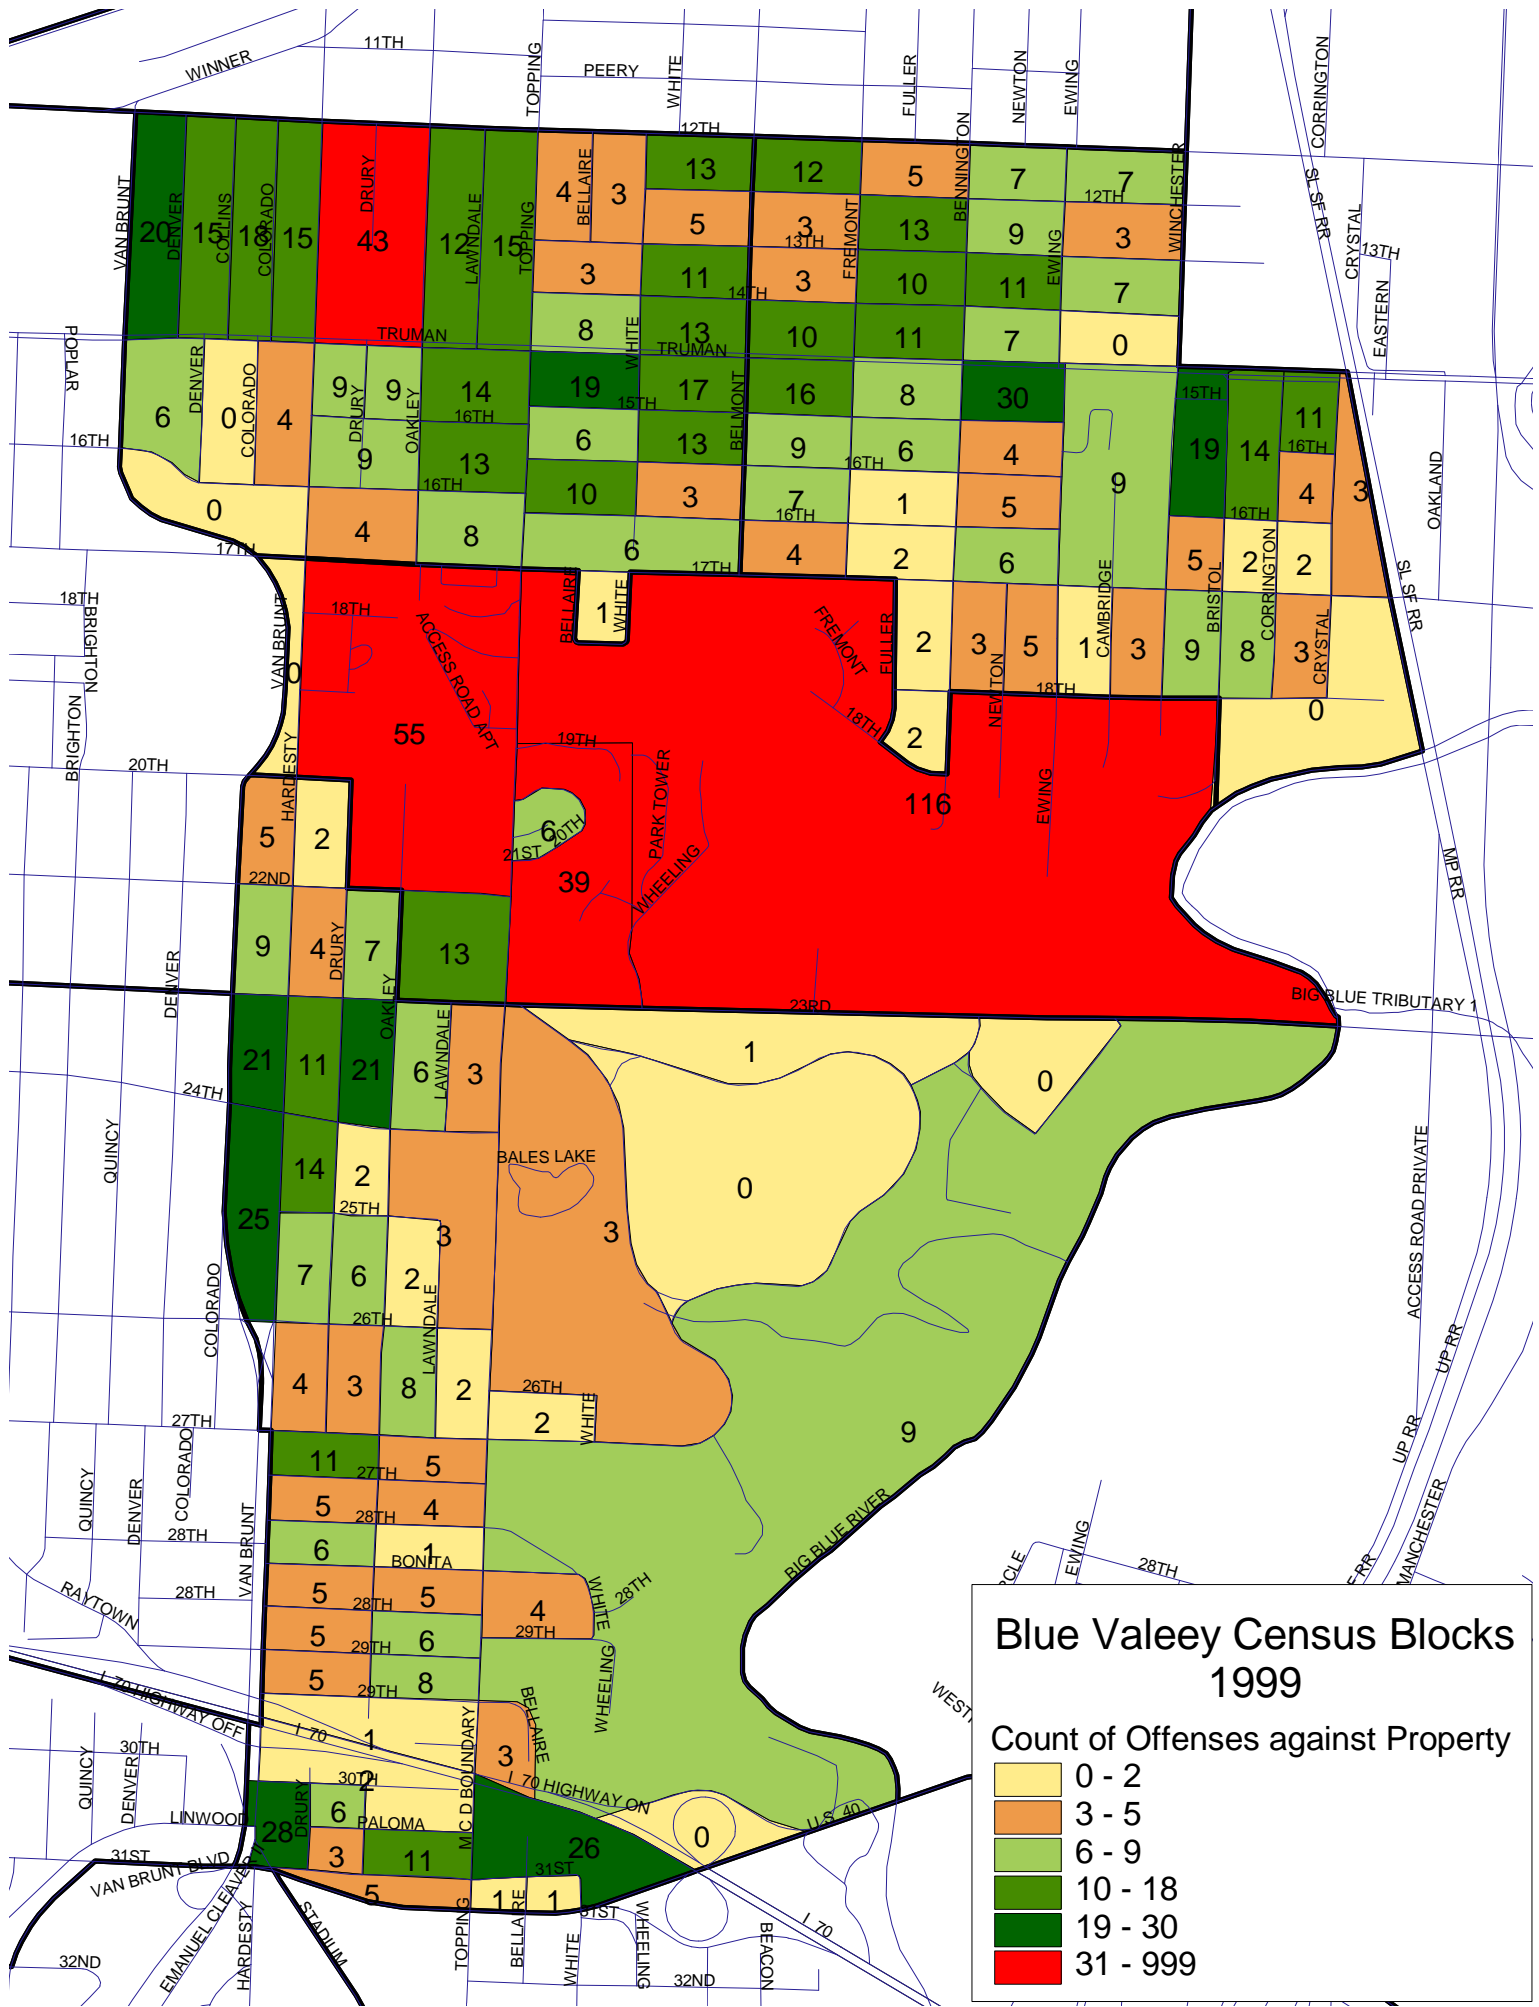

Blue Valey Census Blocks 1993

Count of Offenses against Property

0 - 2
3 - 5
6 - 9
10 - 18
19 - 30
31 - 100

Blue Valey Census Blocks 1995

Count of Offenses against Property

0 - 2
3 - 5
6 - 9
10 - 18
19 - 30
31 - 100

Blue Valey Census Blocks 1999

Count of Offenses against Property

0 - 2
3 - 5
6 - 9
10 - 18
19 - 30
31 - 999

WINNER

11TH

TOPPING

PEERY

WHITE