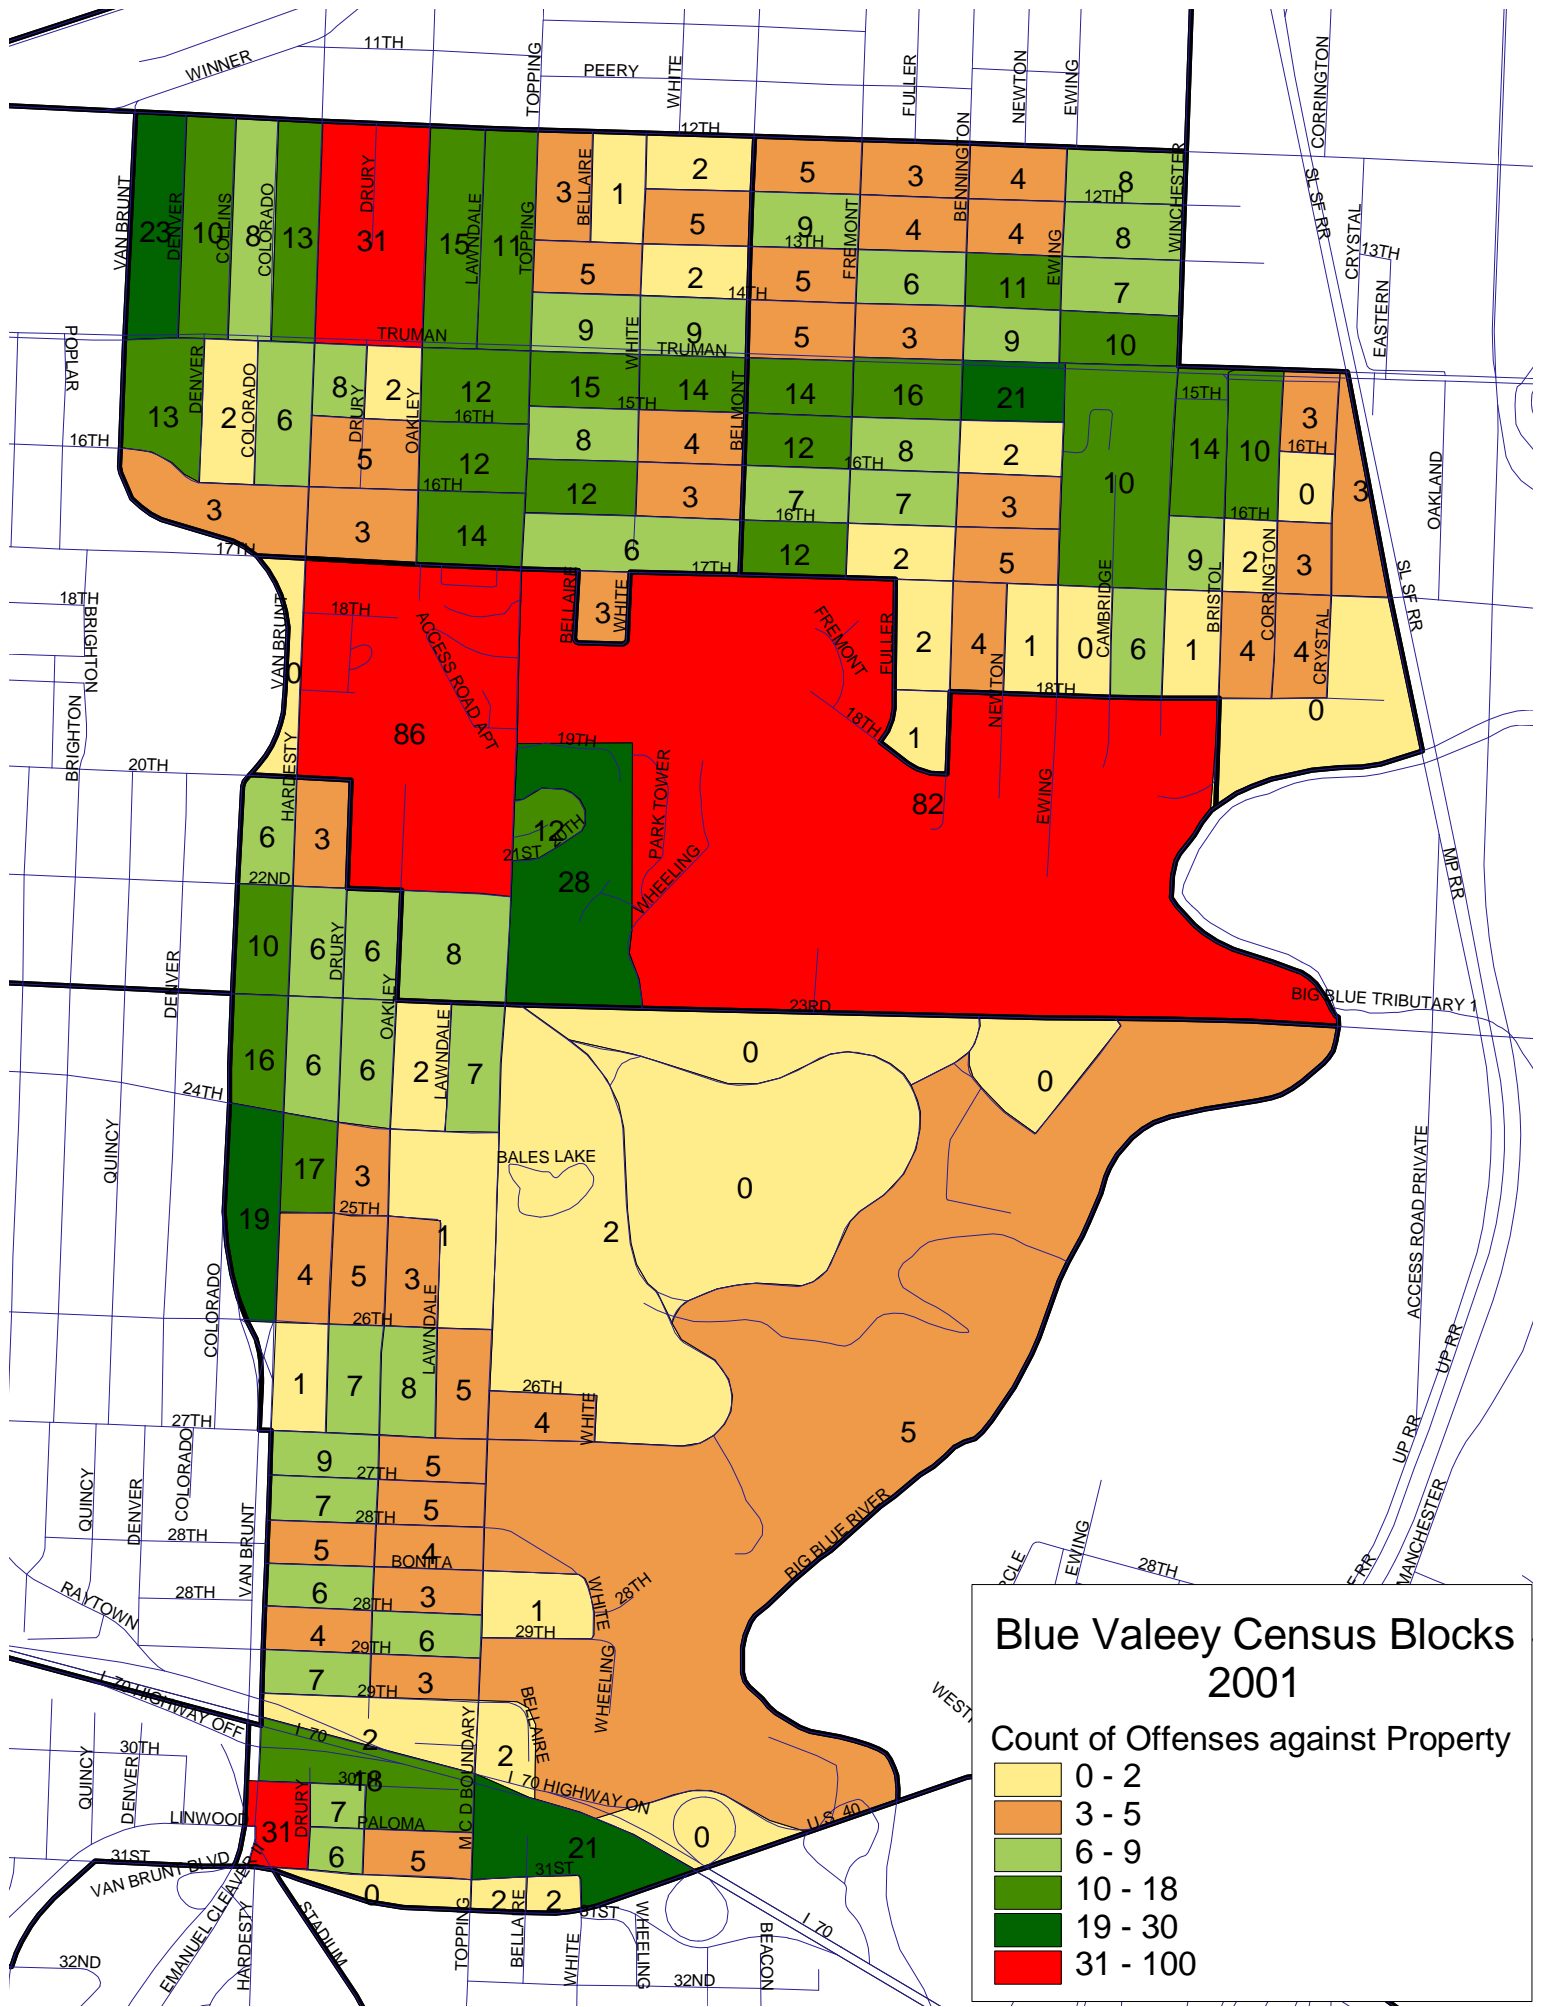

Blue Valey Census Blocks 1993

Count of Offenses against Property

0 - 2
3 - 5
6 - 9
10 - 18
19 - 30
31 - 100

Blue Valey Census Blocks 1995

Count of Offenses against Property

0 - 2
3 - 5
6 - 9
10 - 18
19 - 30
31 - 100

Blue Valey Census Blocks 1999

Count of Offenses against Property

0 - 2
3 - 5
6 - 9
10 - 18
19 - 30
31 - 999

WINNER

11TH

TOPPING

PEERY

WHITE