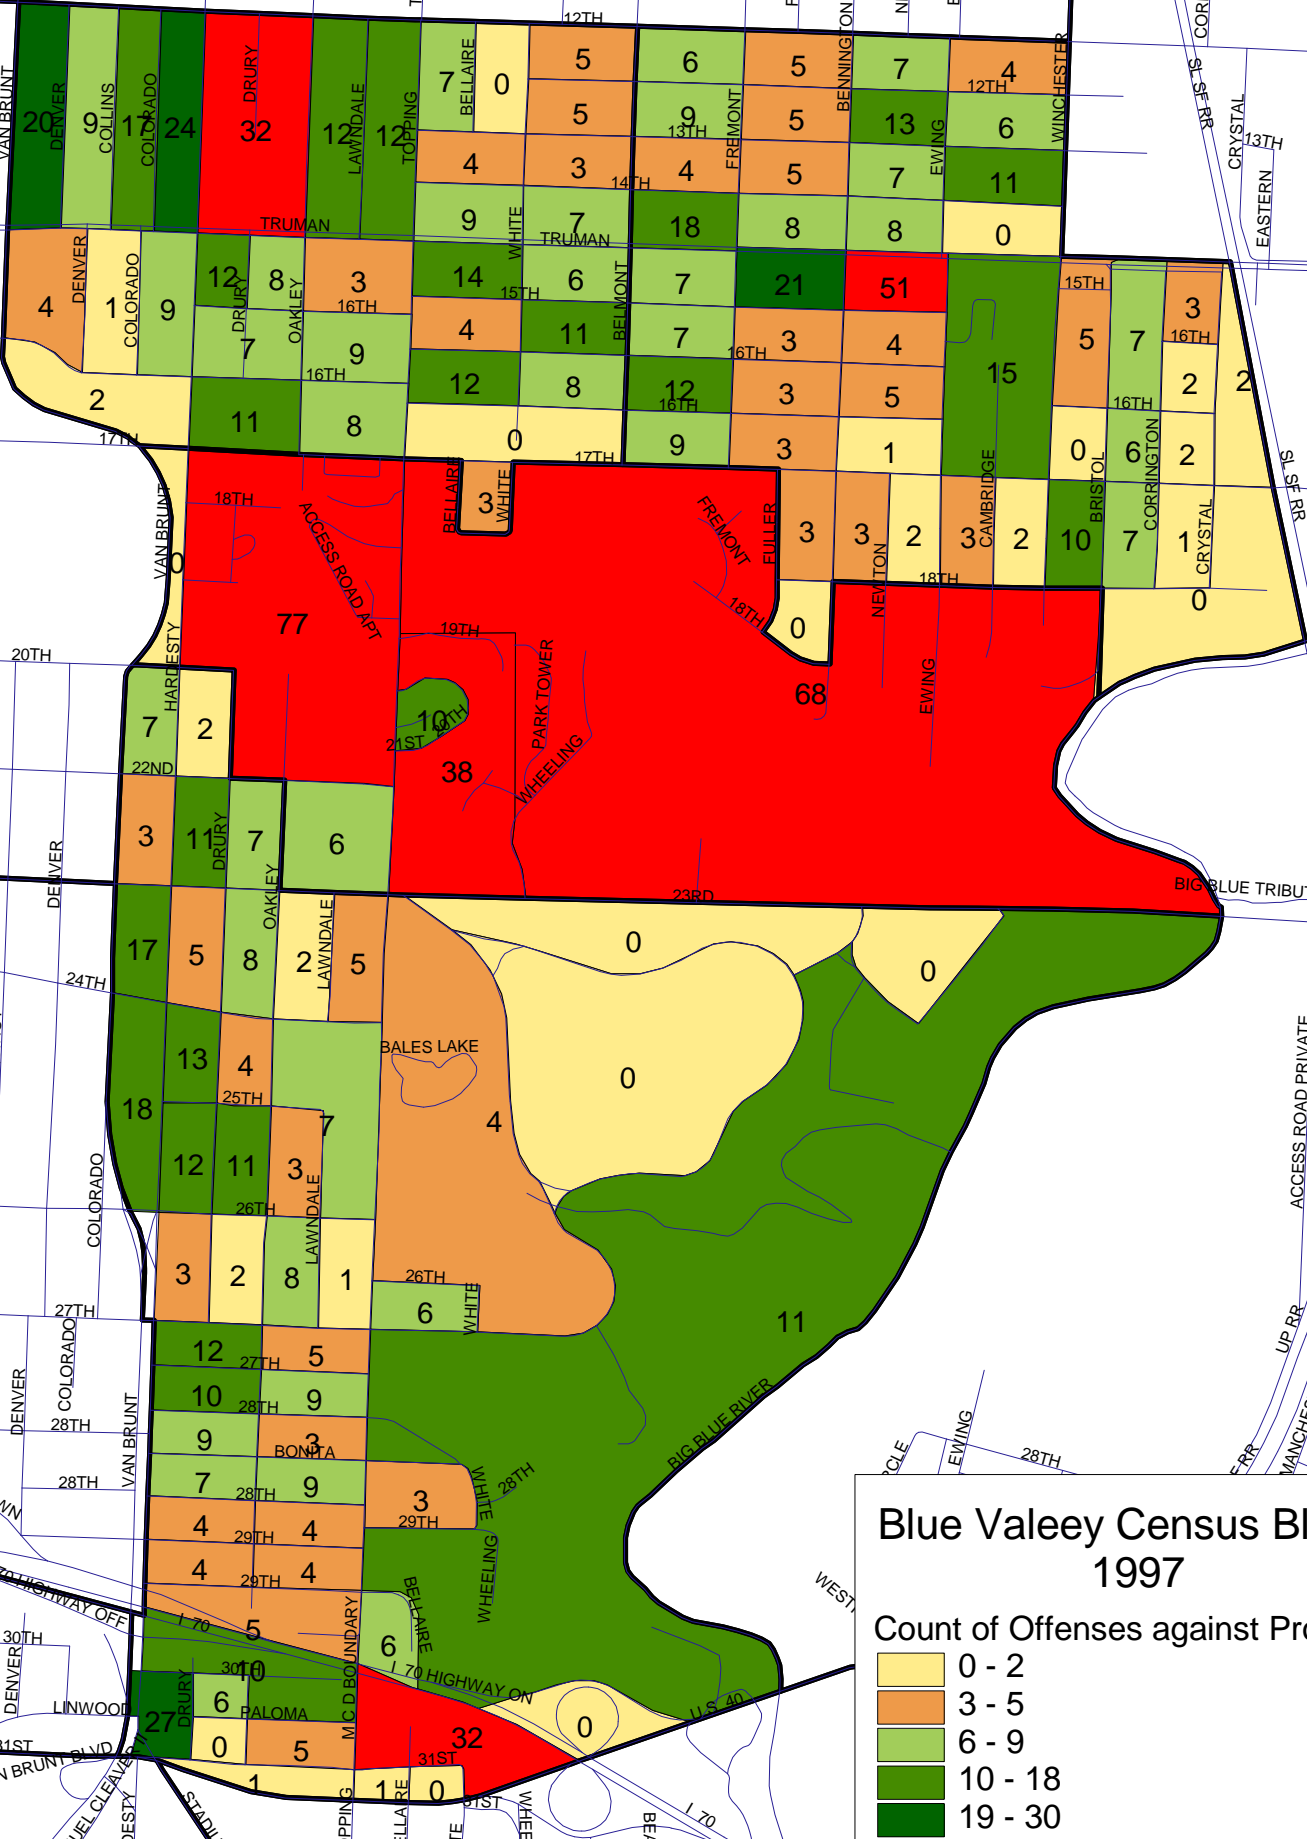

Blue Valey Census Blocks 1993

Count of Offenses against Property

0 - 2
3 - 5
6 - 9
10 - 18
19 - 30
31 - 100

Blue Valey Census Blocks 1995

Count of Offenses against Property

0 - 2
3 - 5
6 - 9
10 - 18
19 - 30
31 - 100

Blue Valey Census Blocks 1999

Count of Offenses against Property

0 - 2
3 - 5
6 - 9
10 - 18
19 - 30
31 - 999

WINNER

11TH

TOPPING

PEERY

WHITE