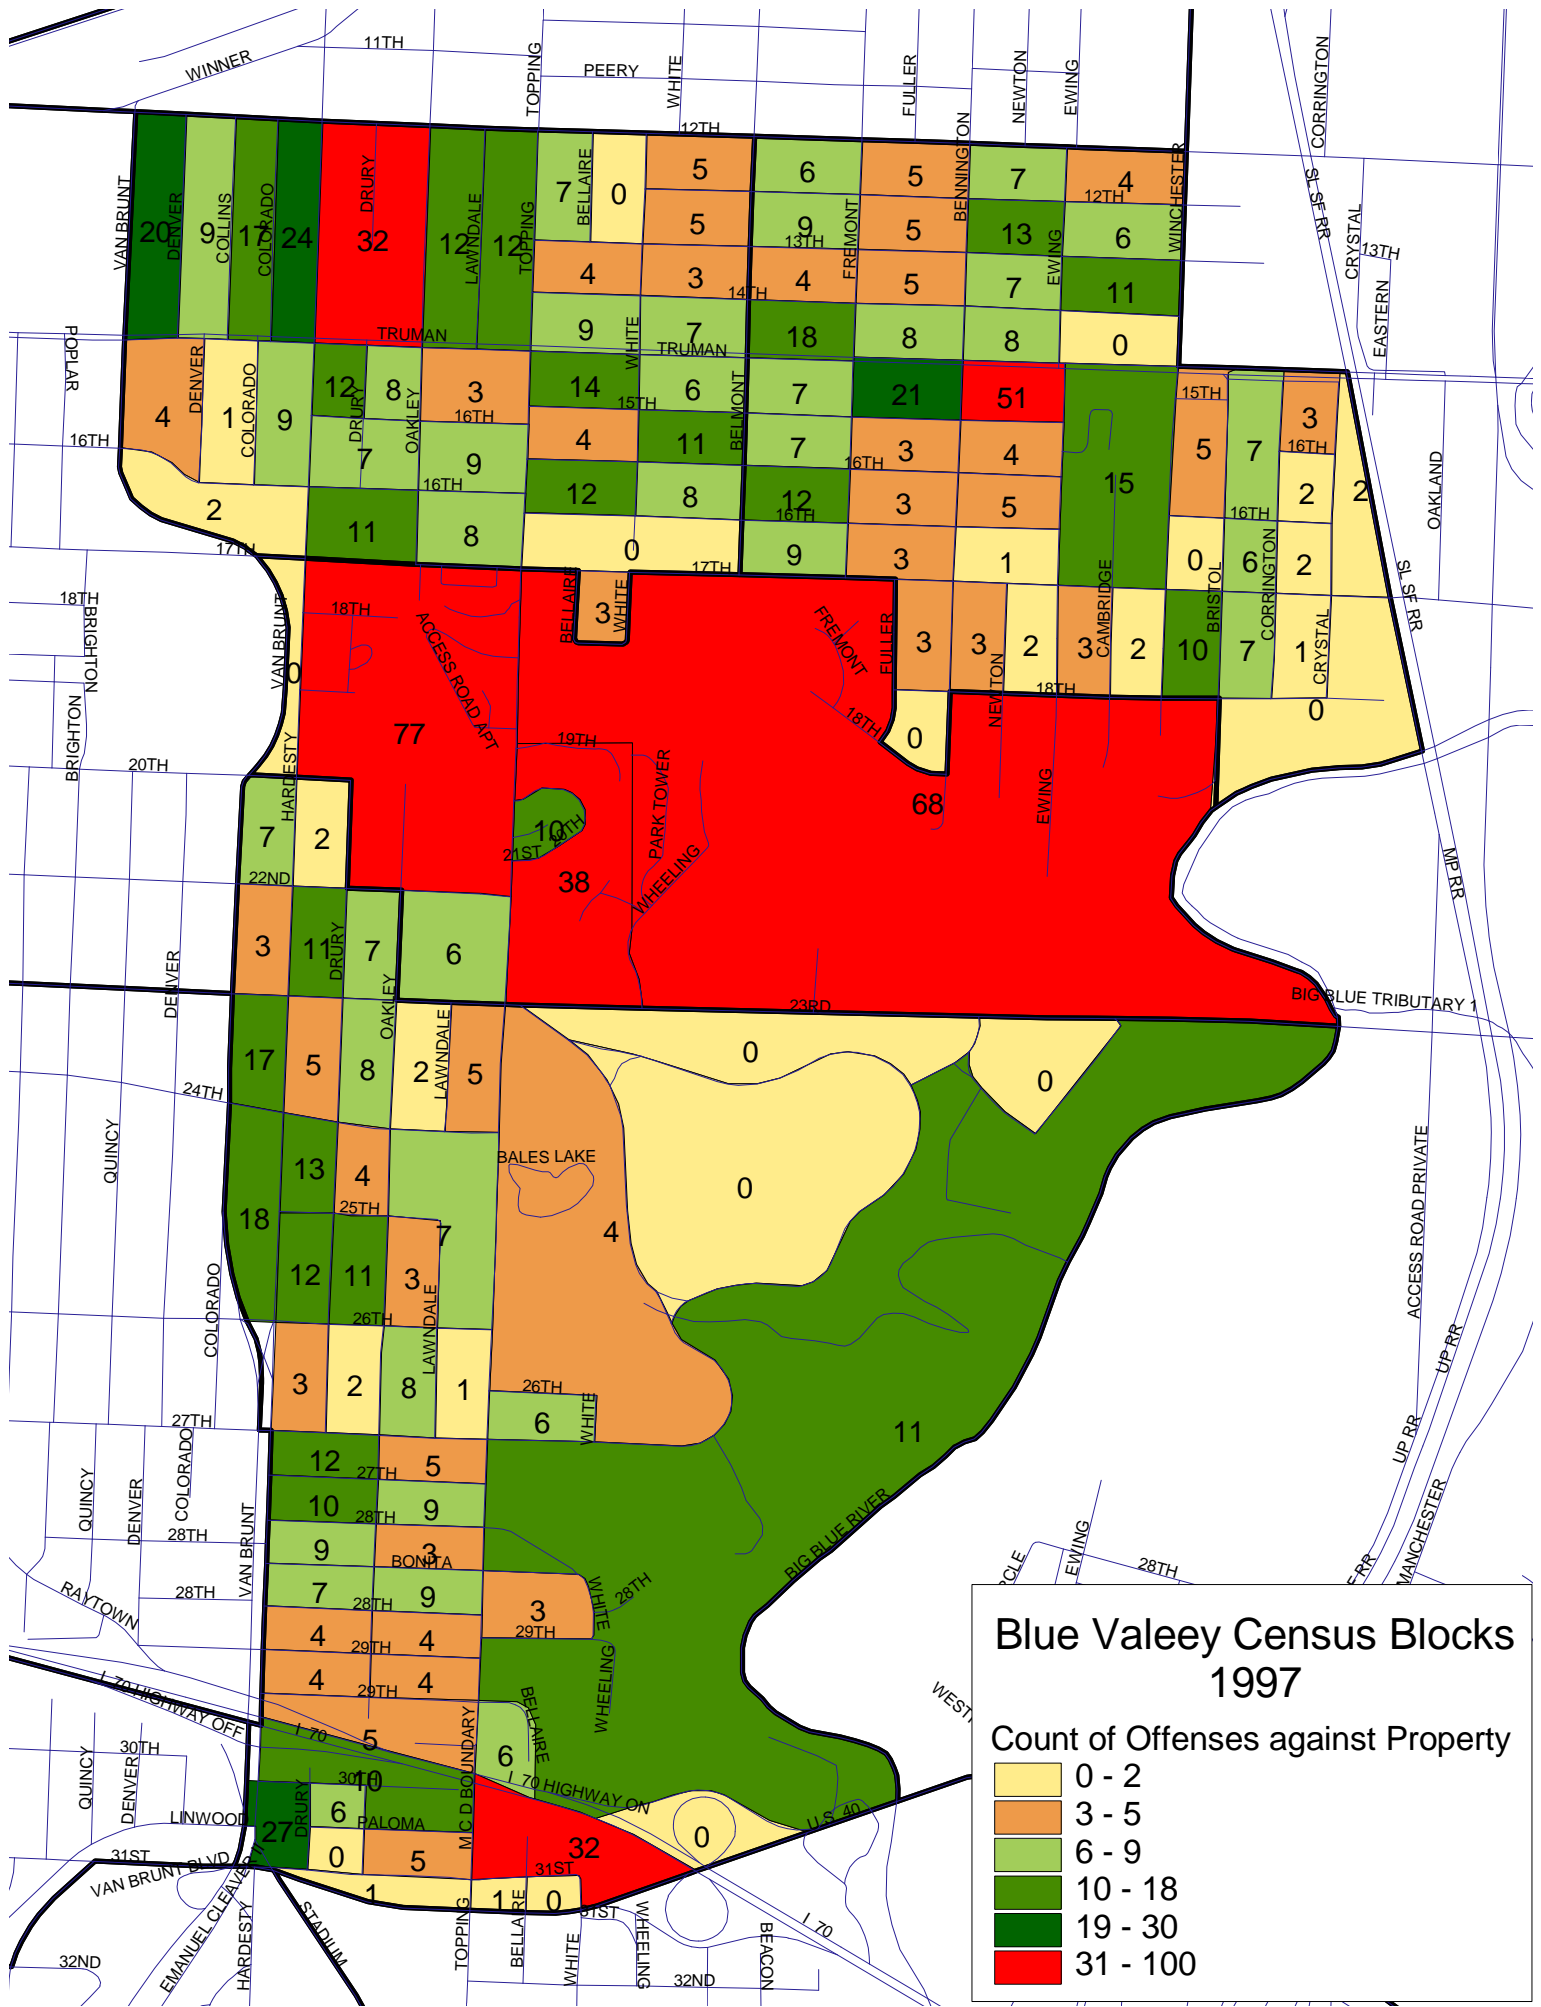

Blue Valey Census Blocks 1993

Count of Offenses against Property

0 - 2
3 - 5
6 - 9
10 - 18
19 - 30
31 - 100

Blue Valey Census Blocks 1995

Count of Offenses against Property

0 - 2
3 - 5
6 - 9
10 - 18
19 - 30
31 - 100

Blue Valey Census Blocks 1999

Count of Offenses against Property

0 - 2
3 - 5
6 - 9
10 - 18
19 - 30
31 - 999

WINNER

11TH

TOPPING

PEERY

WHITE