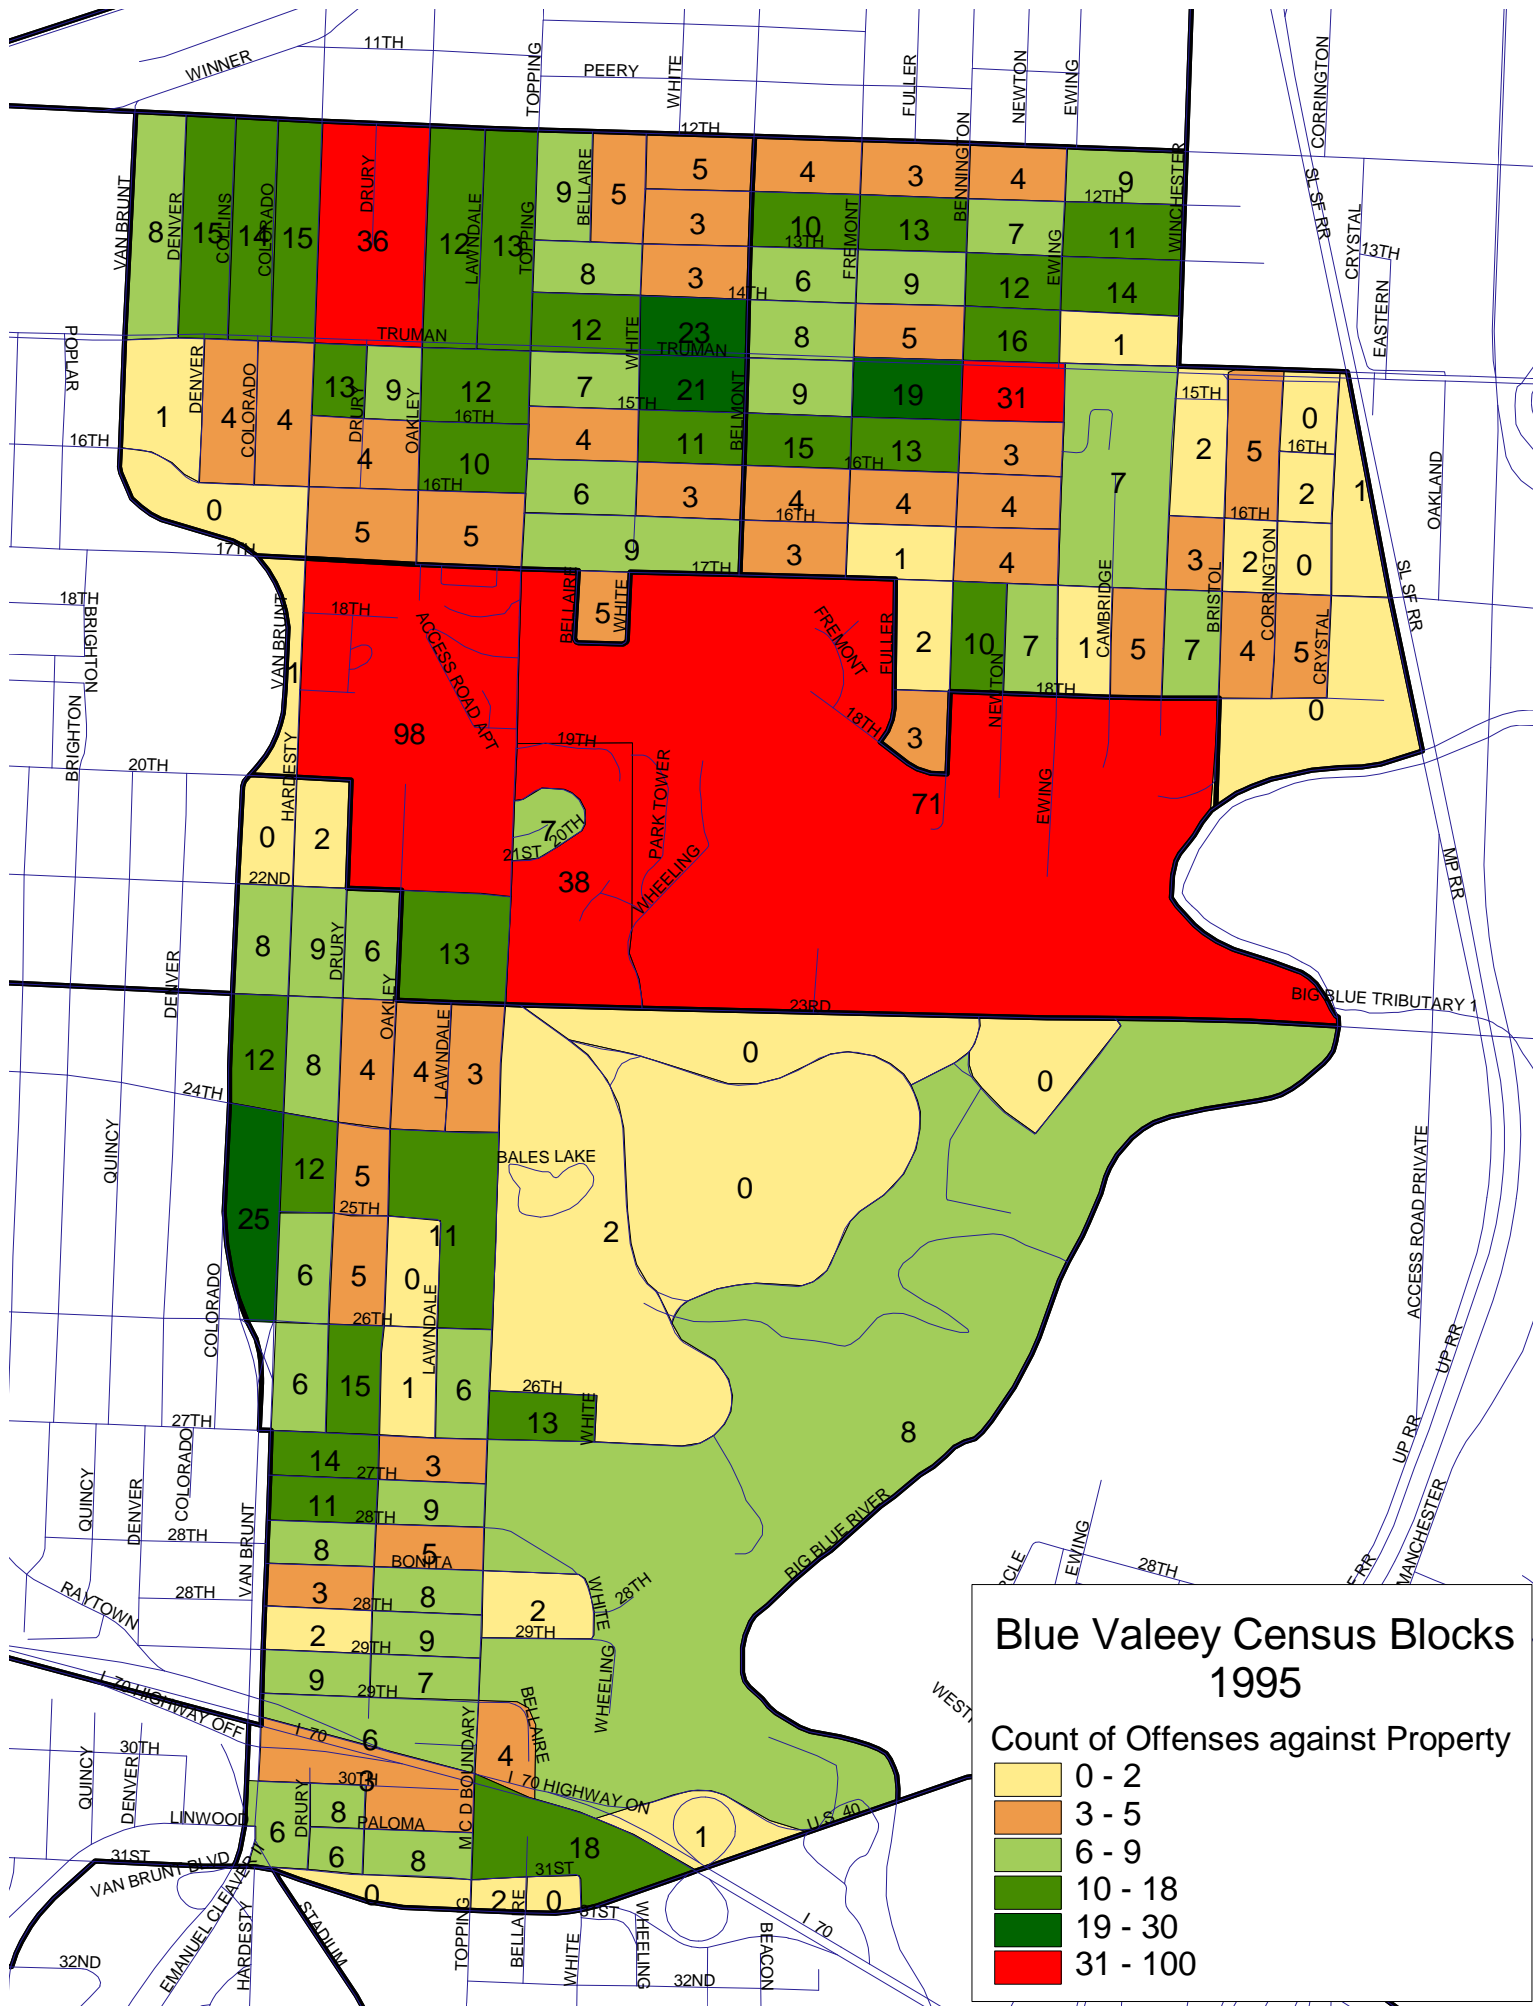

Blue Valey Census Blocks 1993

Count of Offenses against Property

0 - 2
3 - 5
6 - 9
10 - 18
19 - 30
31 - 100

Blue Valey Census Blocks 1995

Count of Offenses against Property

0 - 2
3 - 5
6 - 9
10 - 18
19 - 30
31 - 100

Blue Valey Census Blocks 1999

Count of Offenses against Property

0 - 2
3 - 5
6 - 9
10 - 18
19 - 30
31 - 999

WINNER

11TH

TOPPING

PEERY

WHITE