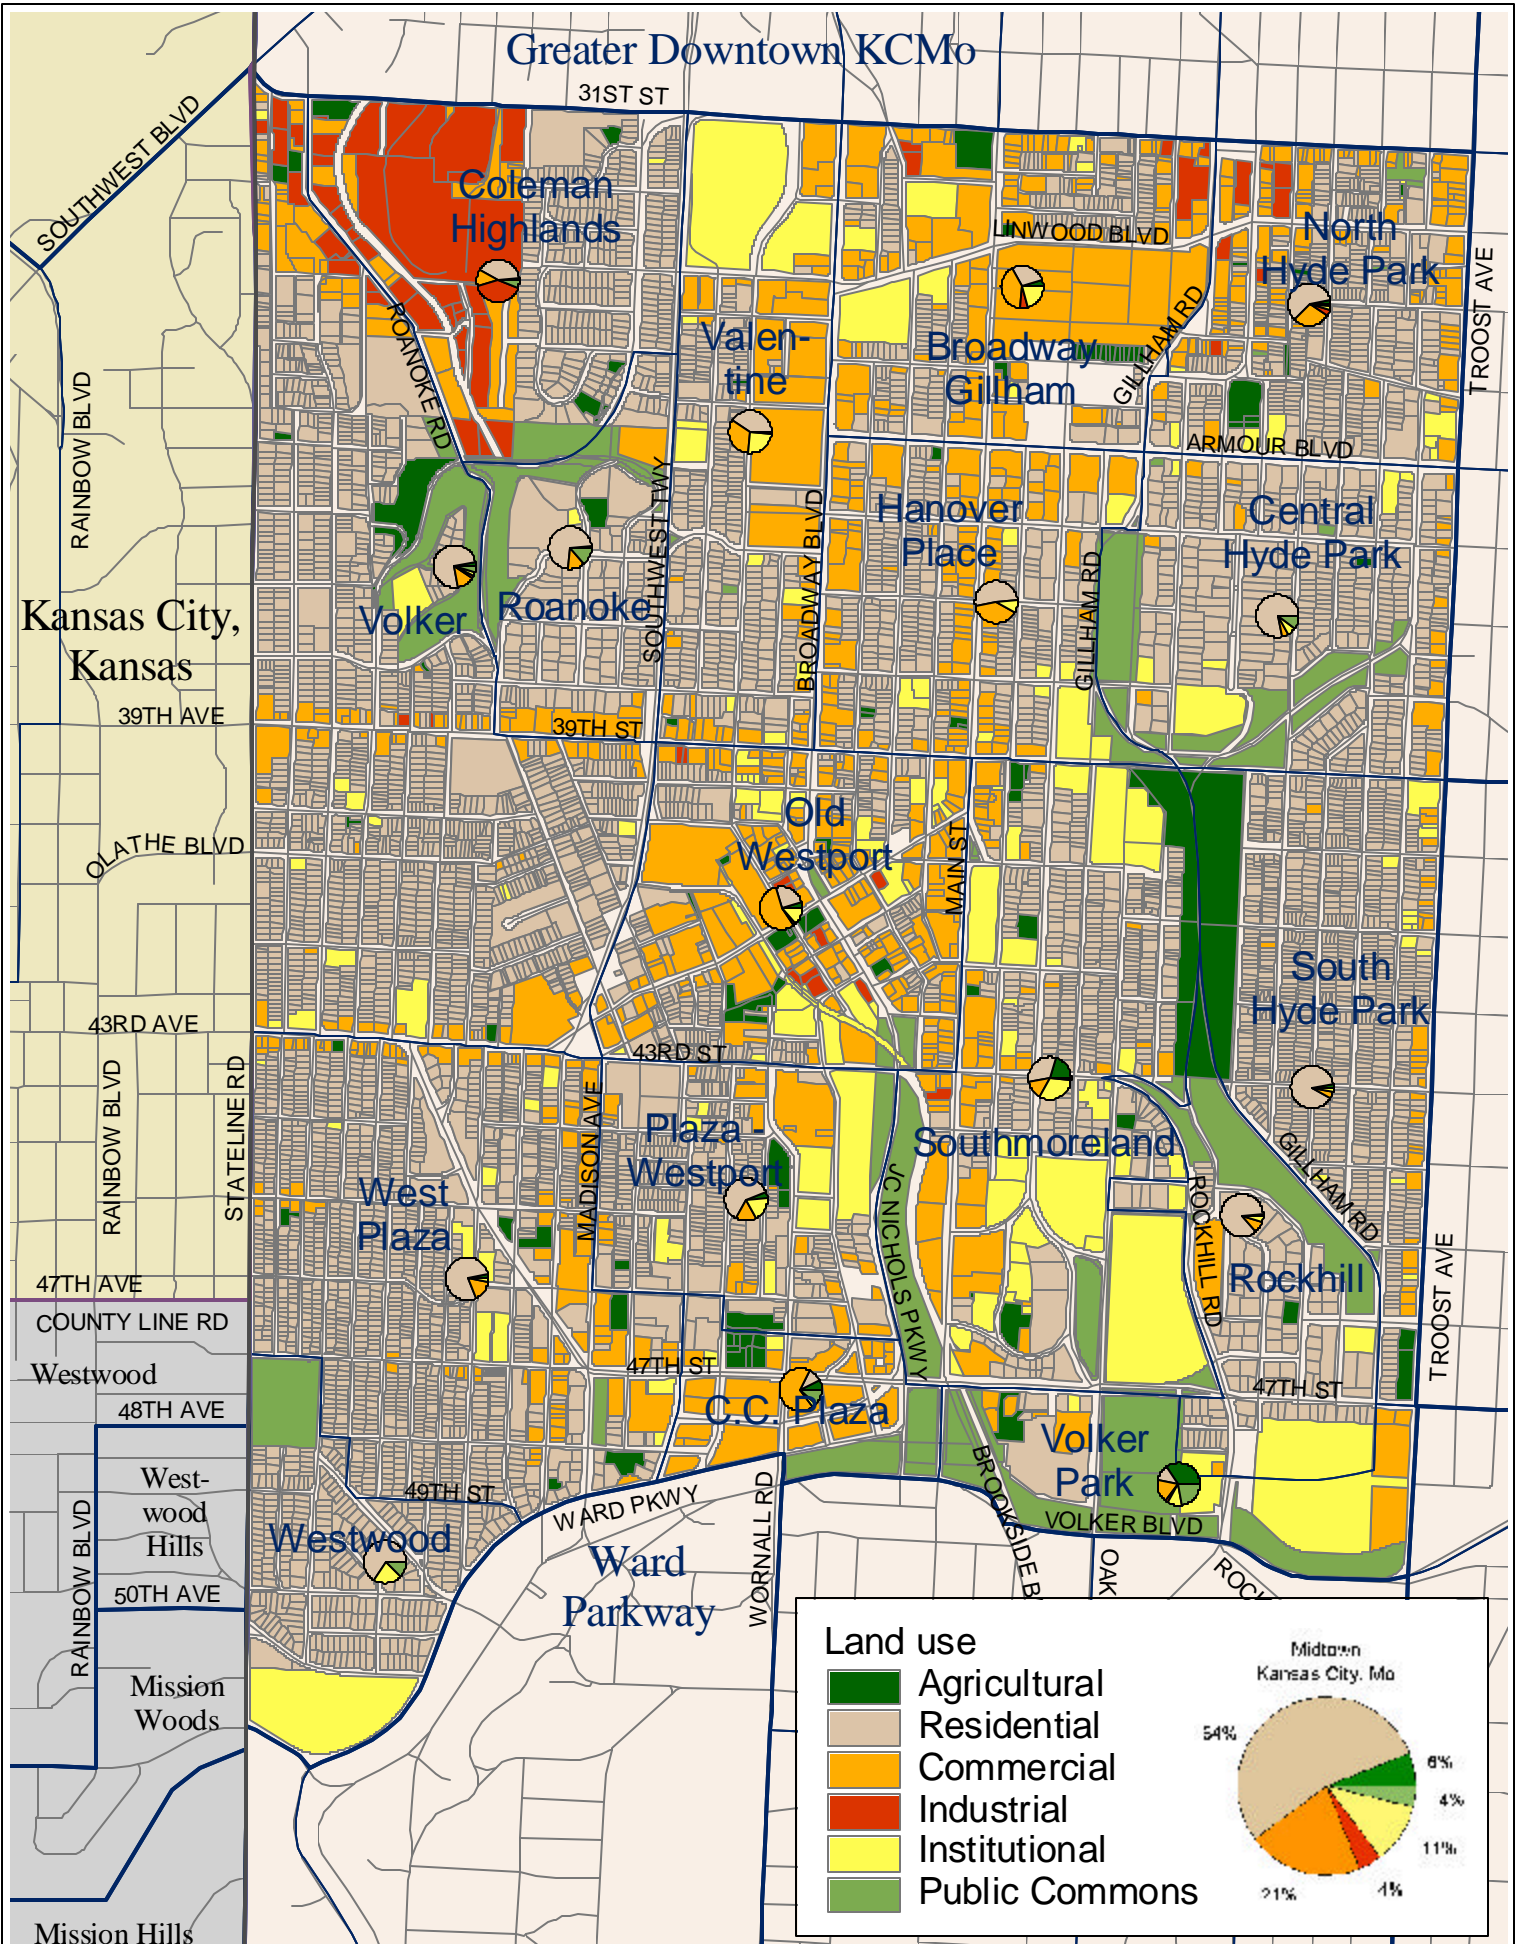

Greater Downtown KCMo

31ST ST

Land use

- Agricultural
- Residential
- Commercial
- Industrial
- Institutional
- Public Commons

Kansas City,
Kansas

Mission Hills