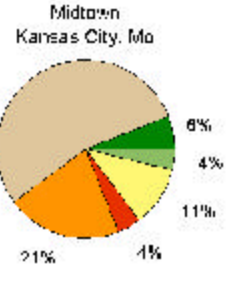

Greater Downtown KCMo

31ST ST

Land use

- Agricultural
- Residential
- Commercial
- Industrial
- Institutional
- Public Commons

Kansas City,
Kansas

Mission Hills