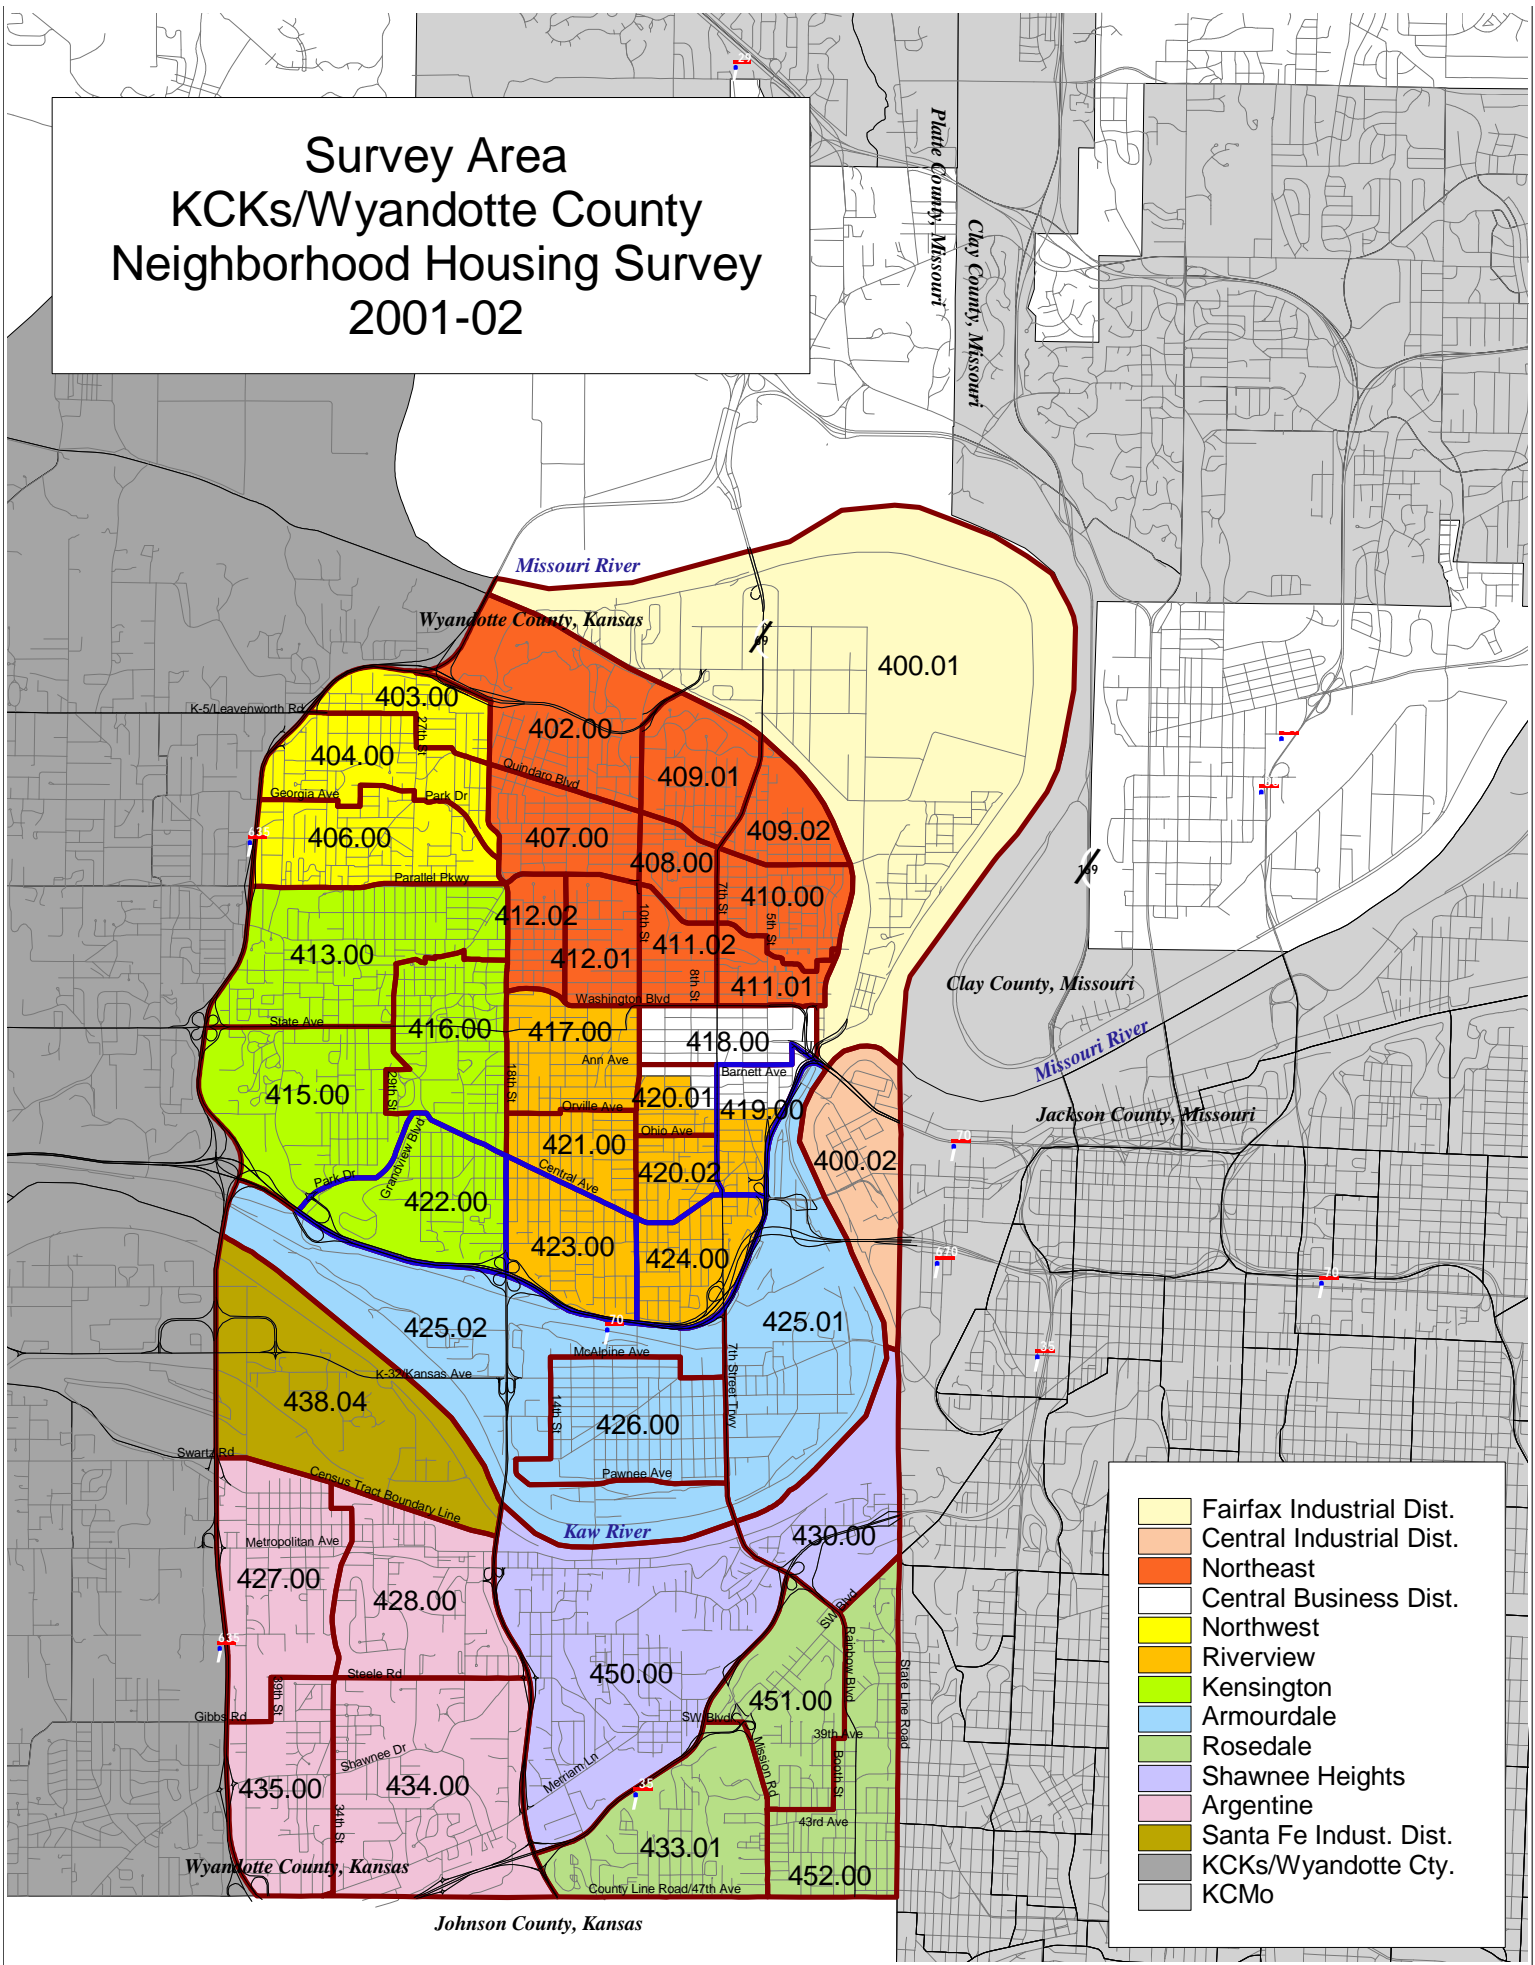

Survey Area KCKs/Wyandotte County Neighborhood Housing Survey 2001-02

- Fairfax Industrial Dist.
- Central Industrial Dist.
- Northeast
- Central Business Dist.
- Northwest
- Riverview
- Kensington
- Armourdale
- Rosedale
- Shawnee Heights
- Argentine
- Santa Fe Indust. Dist.
- KCKs/Wyandotte Cty.
- KCMo