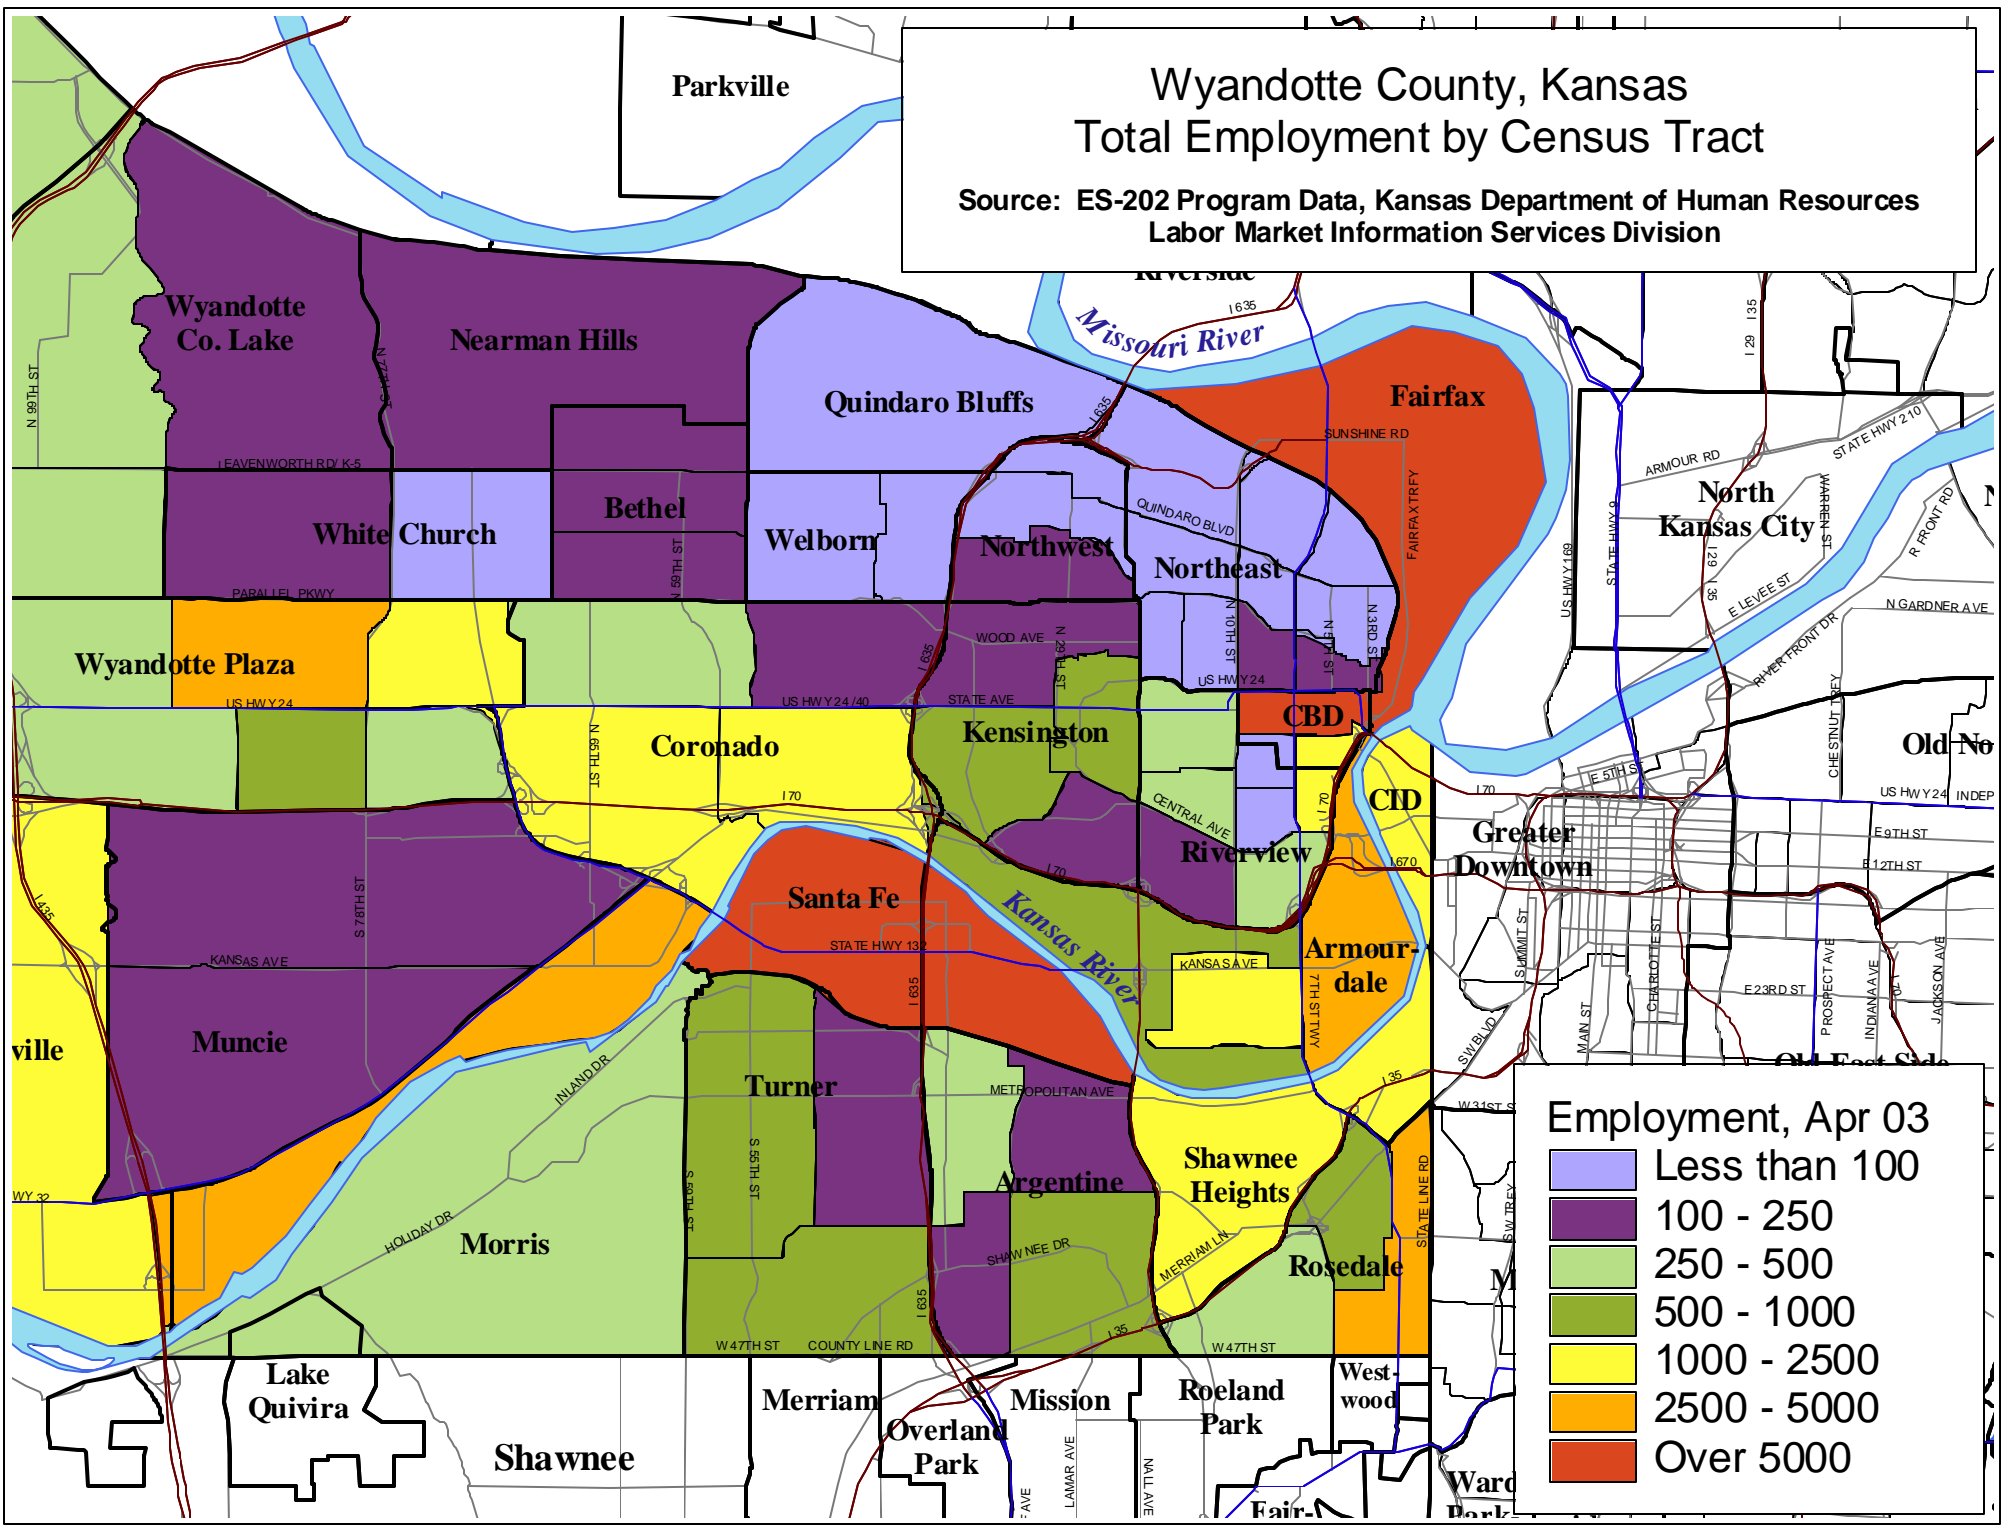

# Wyandotte County, Kansas Total Employment by Census Tract

Source: ES-202 Program Data, Kansas Department of Human Resources  
Labor Market Information Services Division

## Employment, Apr 03

- Less than 100
- 100 - 250
- 250 - 500
- 500 - 1000
- 1000 - 2500
- 2500 - 5000
- Over 5000