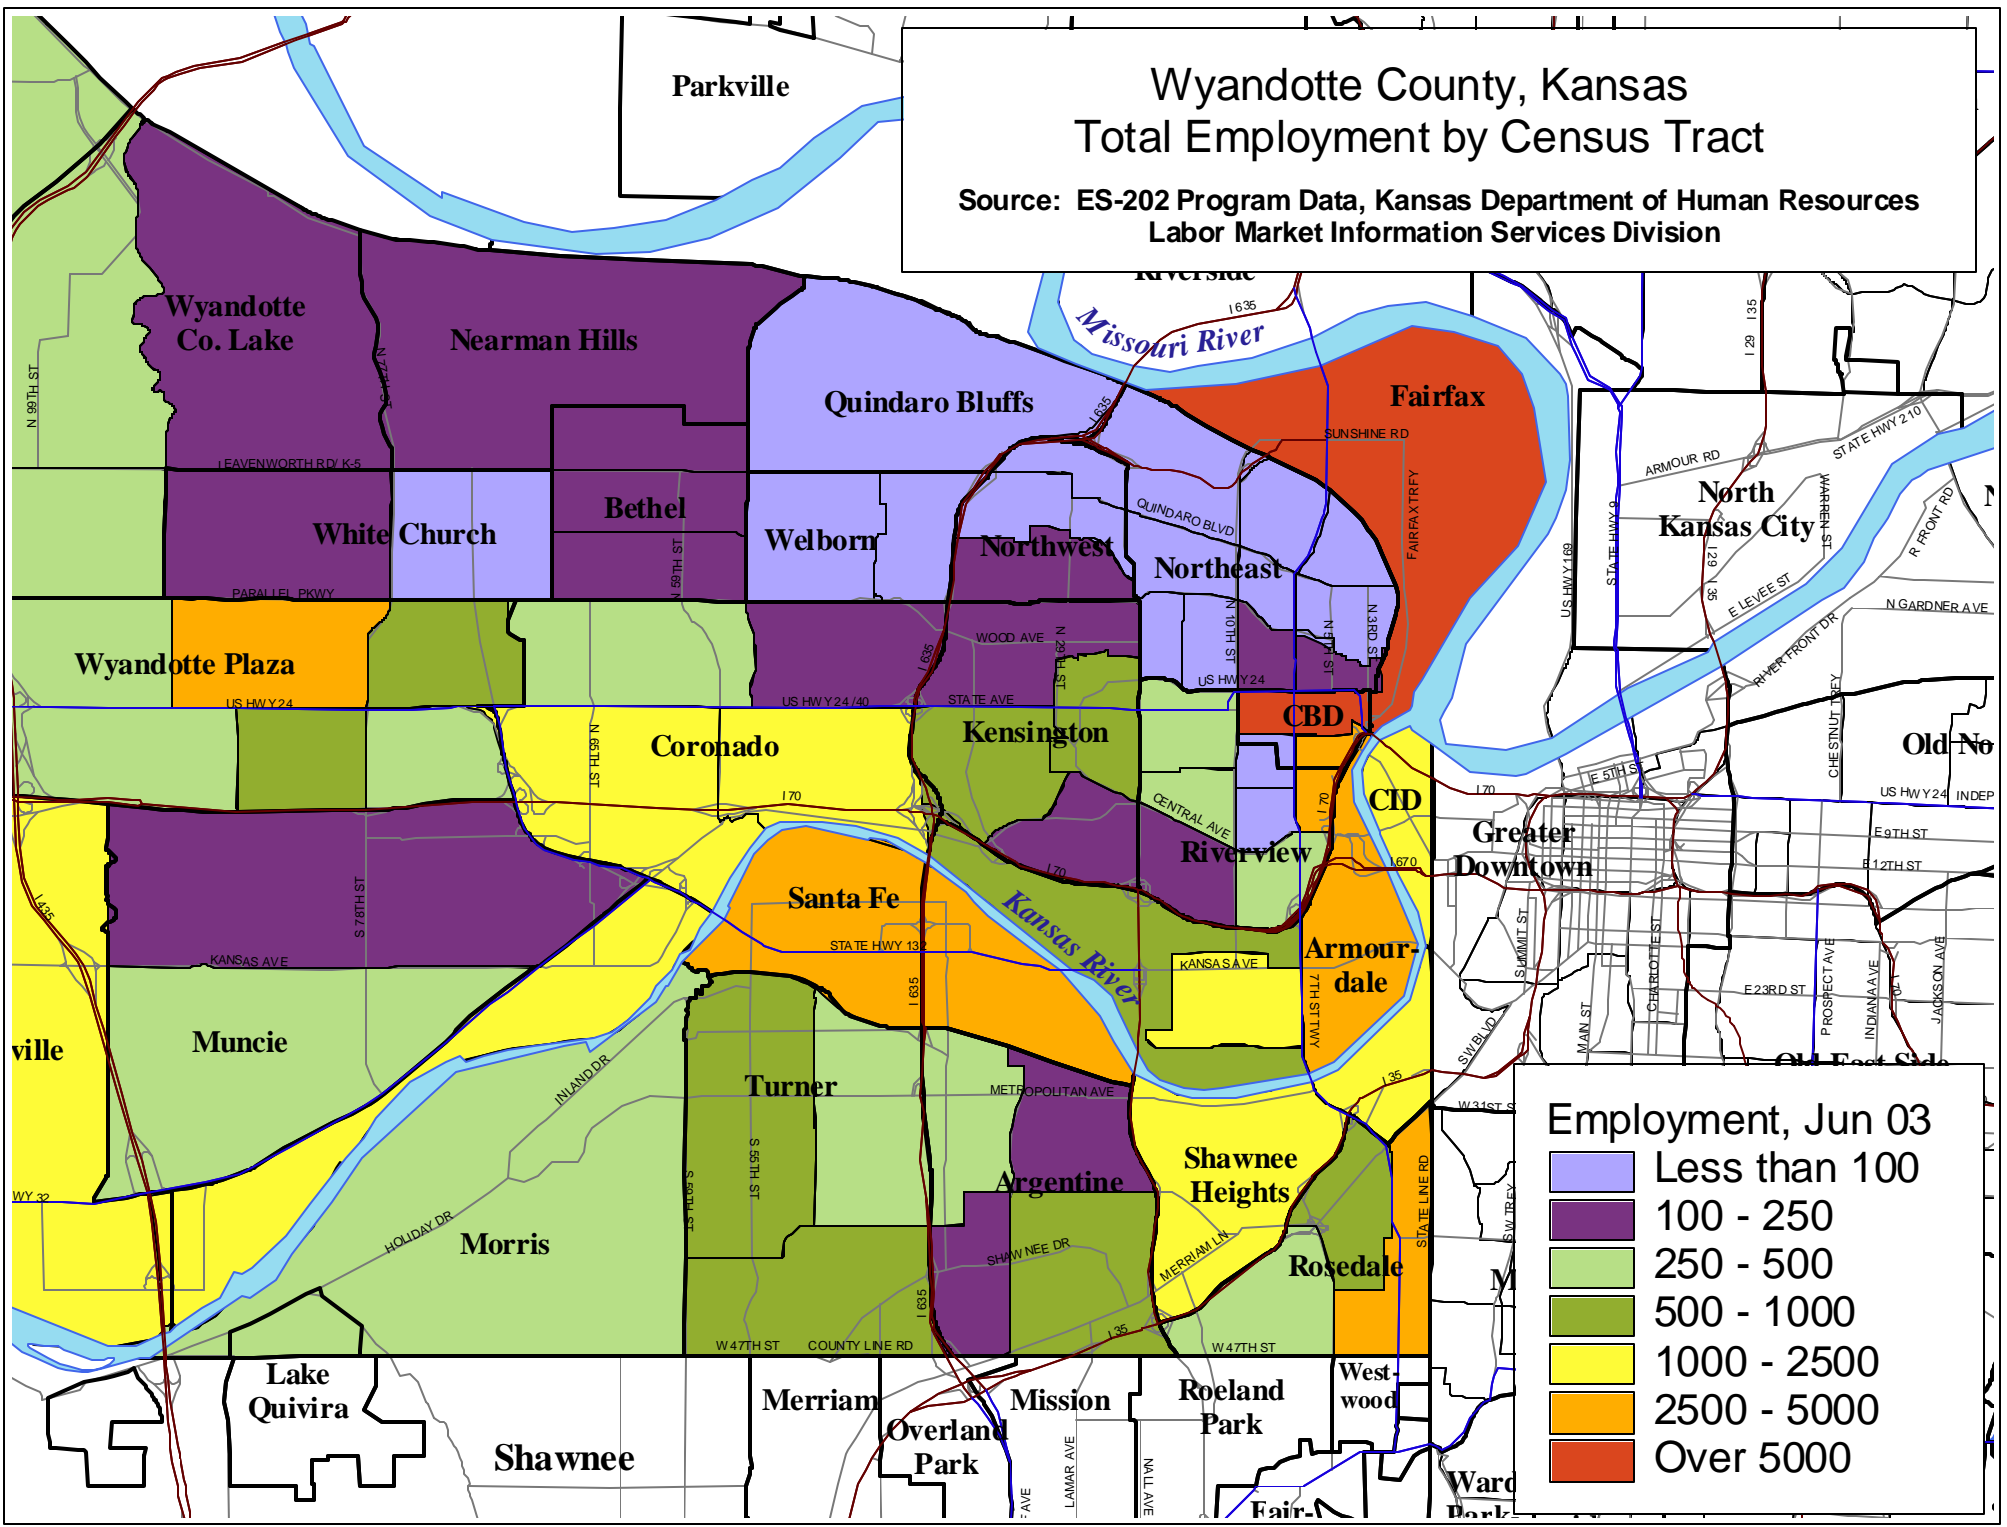

Wyandotte County, Kansas Total Employment by Census Tract

Source: ES-202 Program Data, Kansas Department of Human Resources
Labor Market Information Services Division

Employment, Jun 03

- Less than 100
- 100 - 250
- 250 - 500
- 500 - 1000
- 1000 - 2500
- 2500 - 5000
- Over 5000