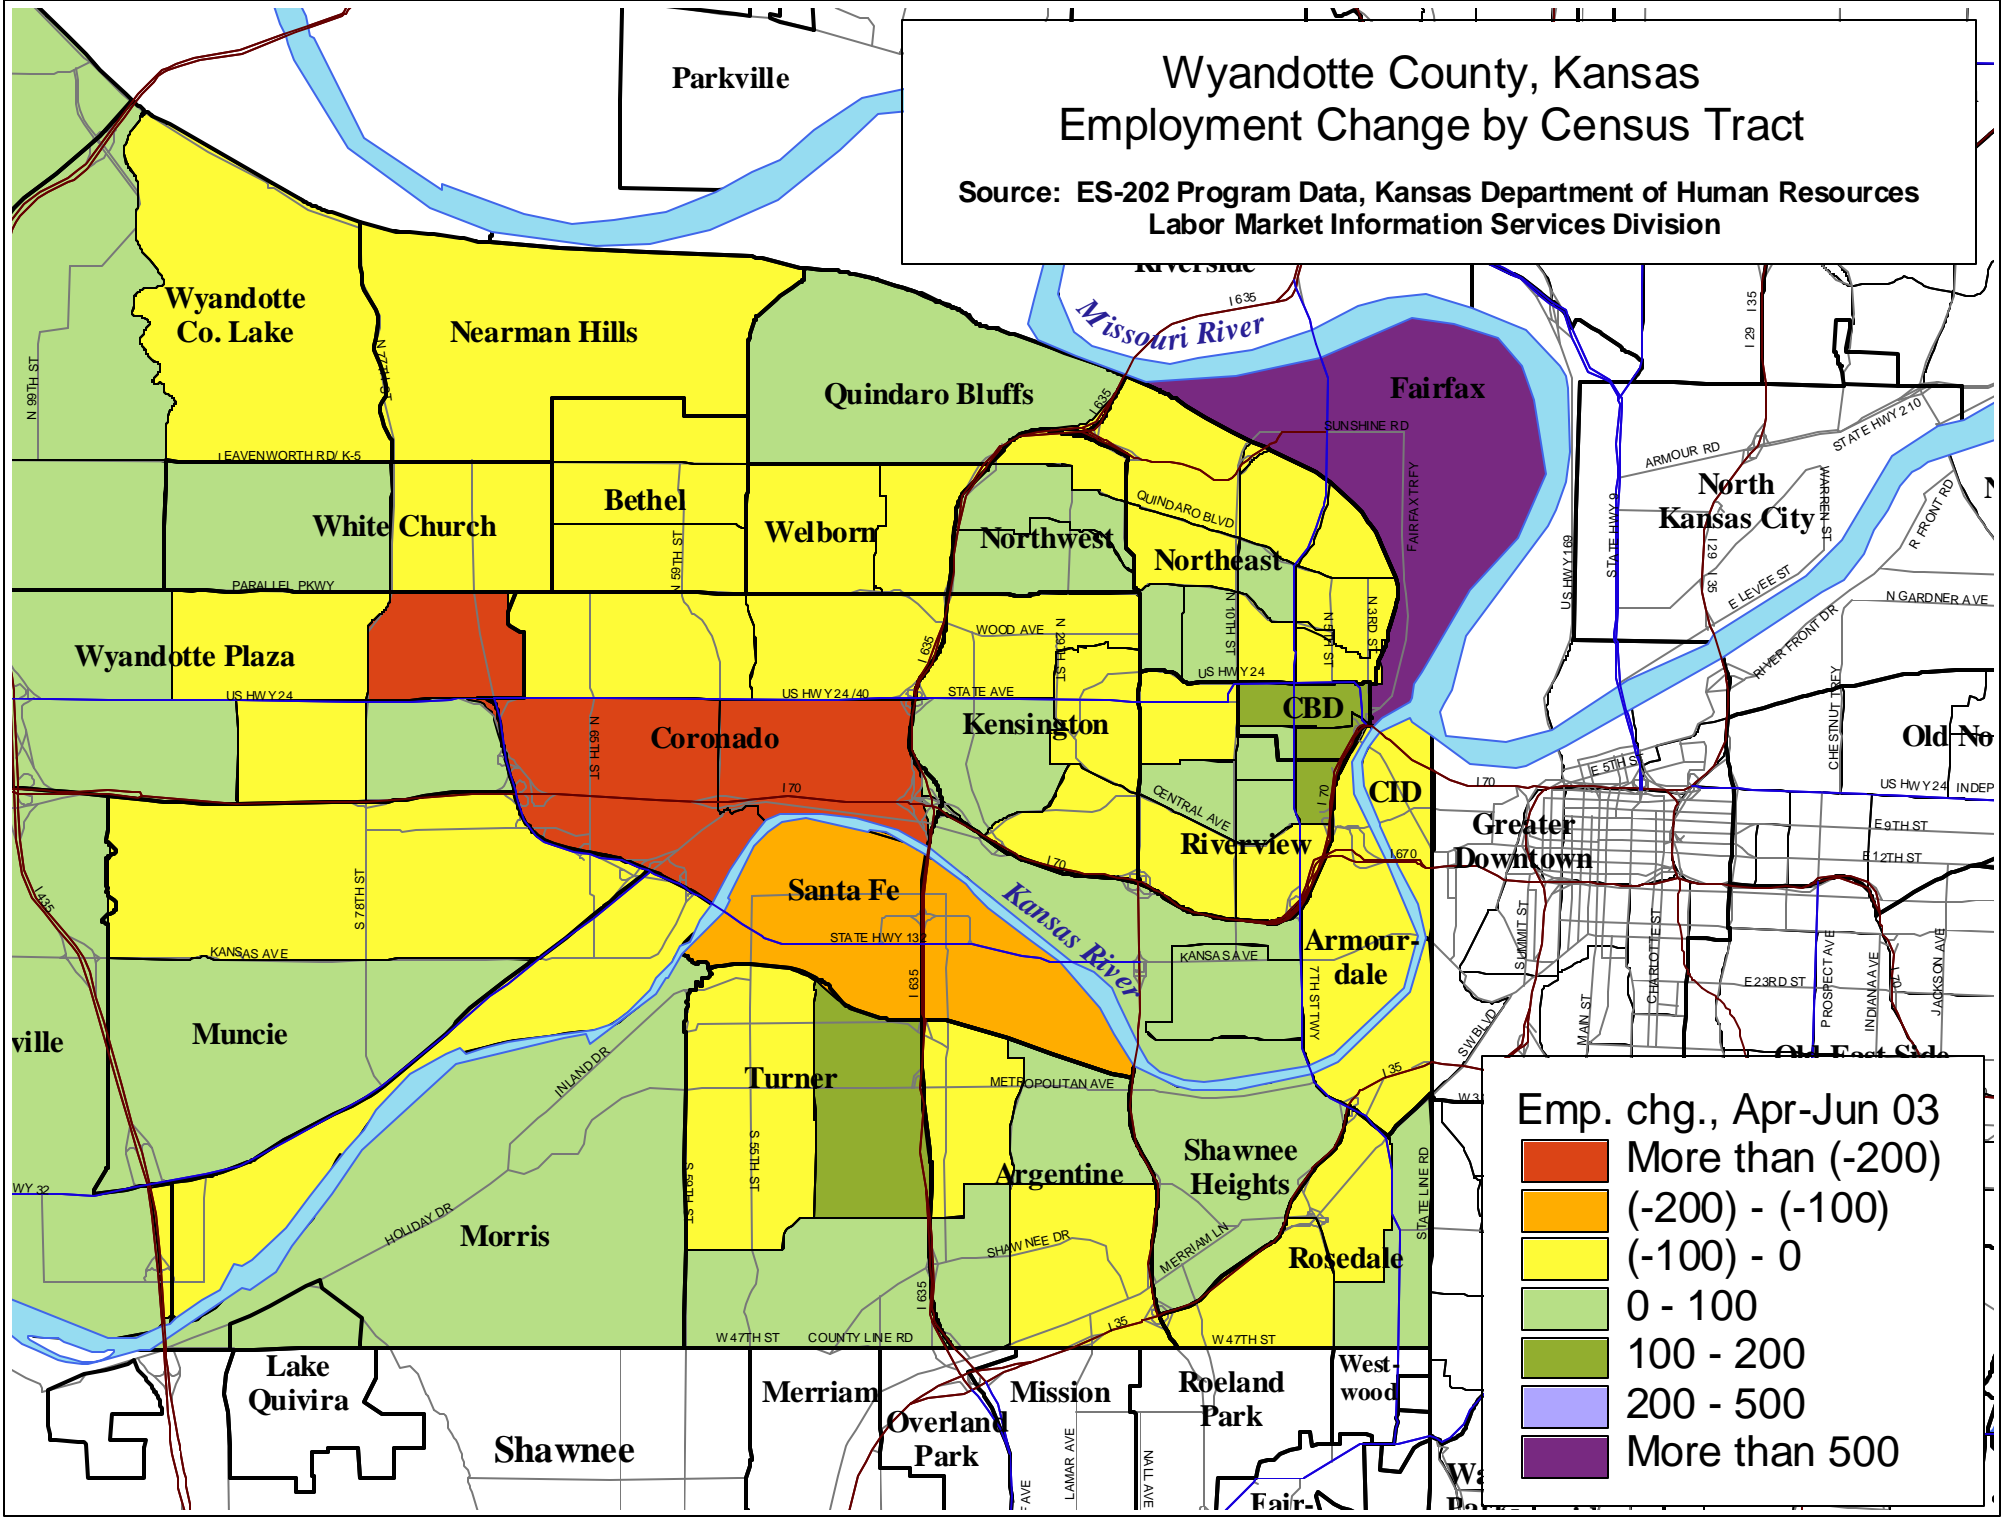

Wyandotte County, Kansas Employment Change by Census Tract

Source: ES-202 Program Data, Kansas Department of Human Resources
Labor Market Information Services Division

Emp. chg., Apr-Jun 03	
	More than (-200)
	(-200) - (-100)
	(-100) - 0
	0 - 100
	100 - 200
	200 - 500
	More than 500