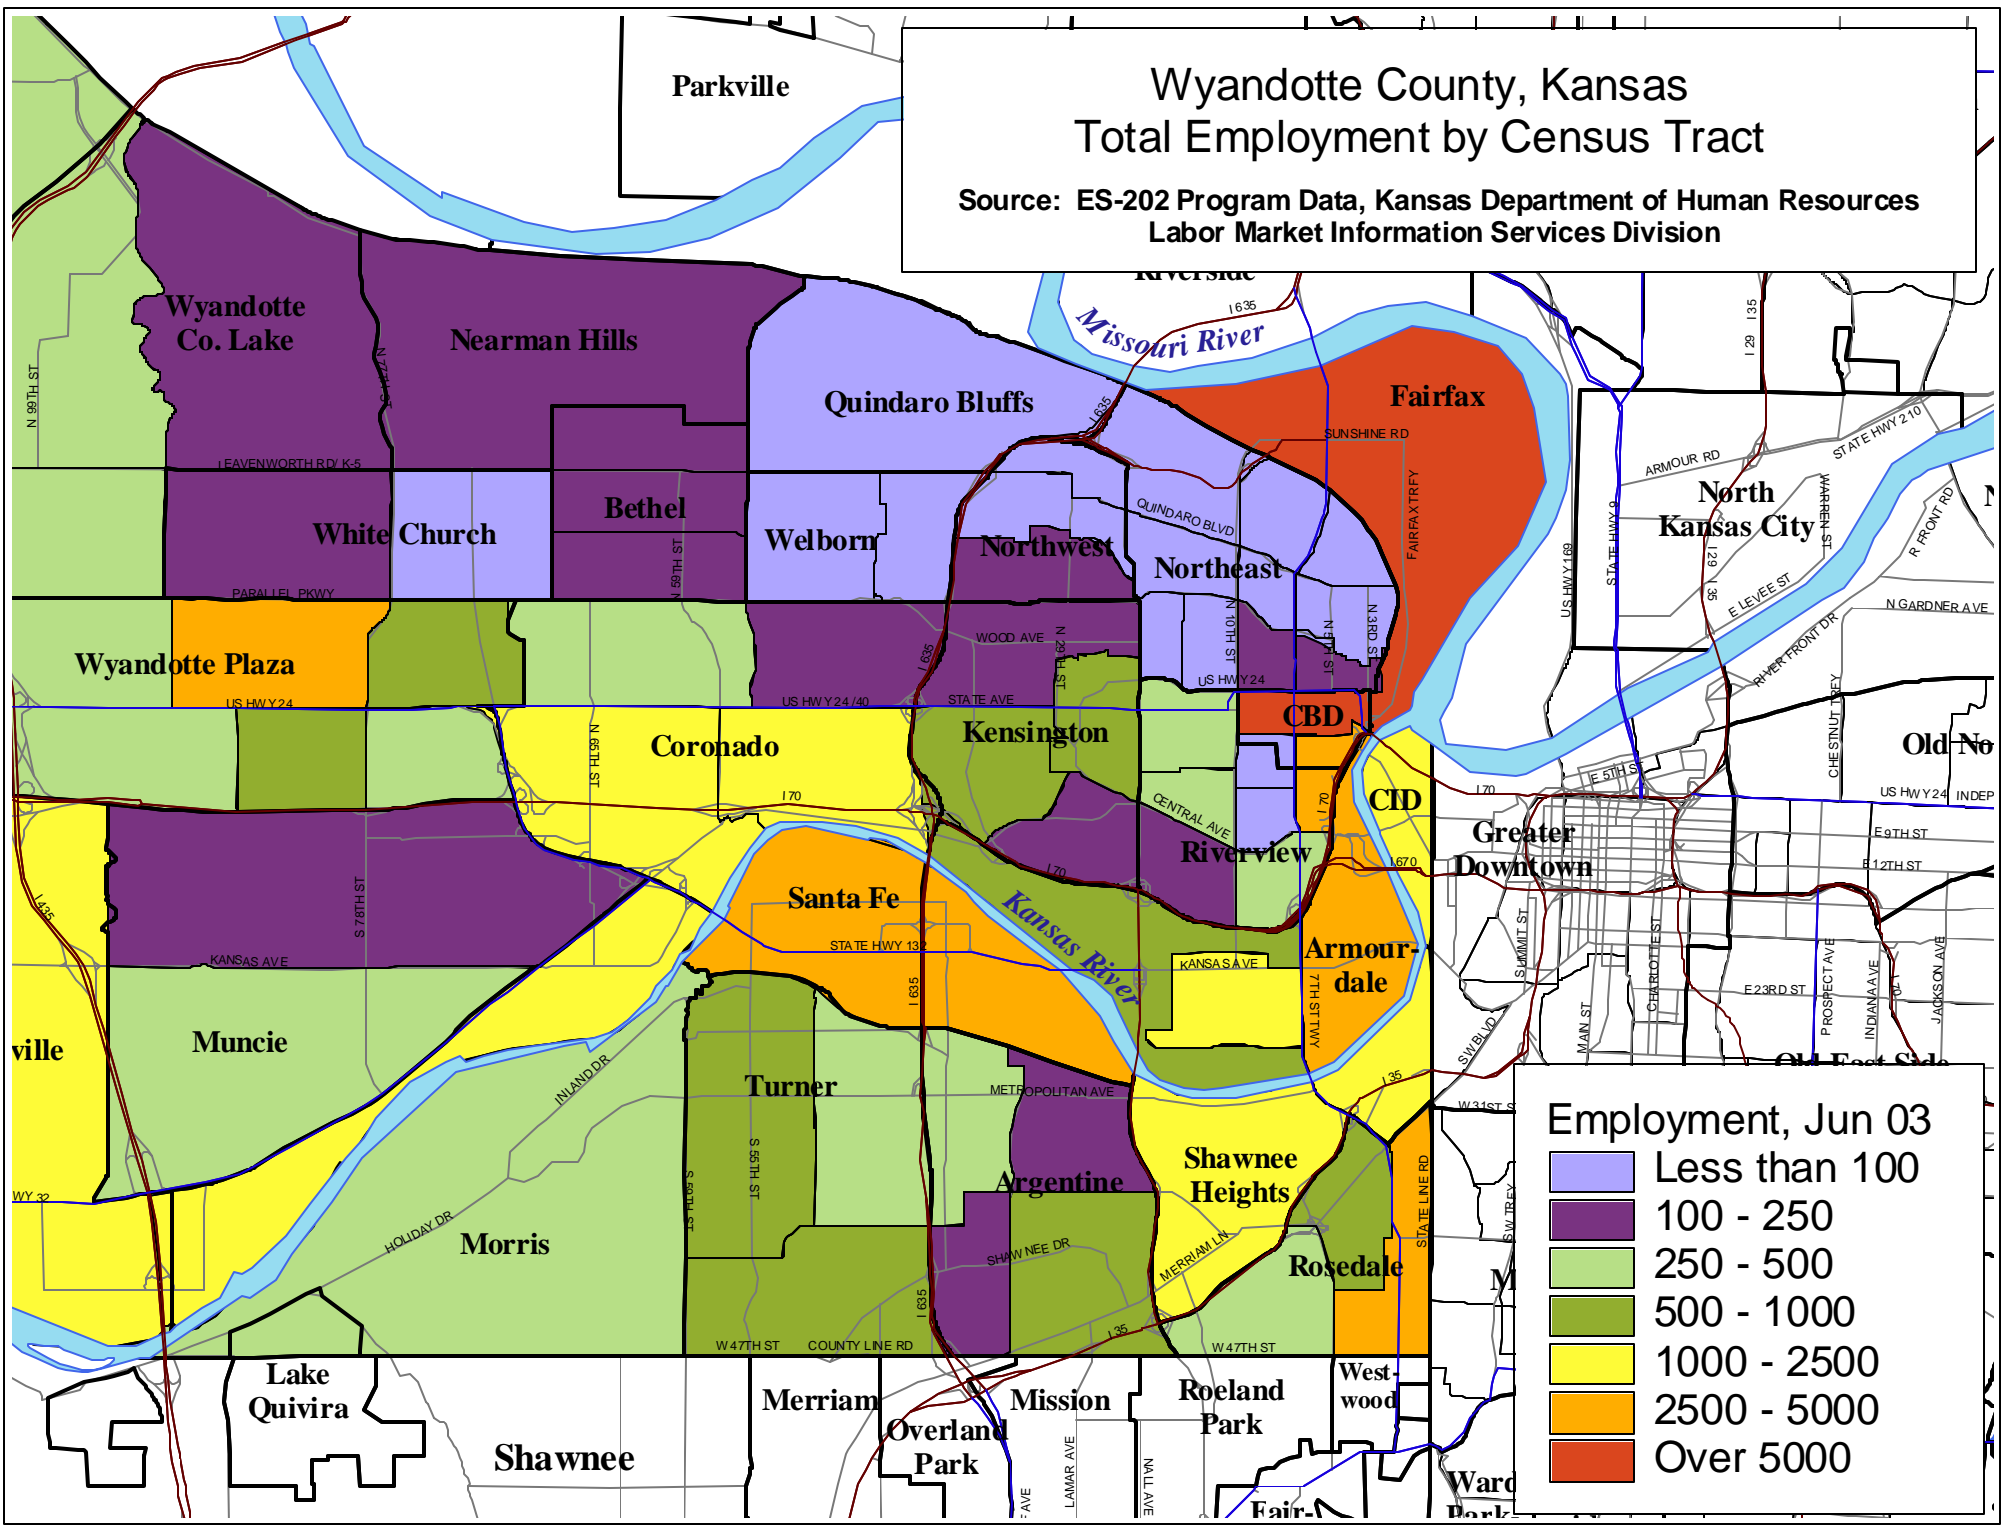

Wyandotte County, Kansas Total Employment by Census Tract

Source: ES-202 Program Data, Kansas Department of Human Resources
Labor Market Information Services Division

Employment, Apr 03

- Less than 100
- 100 - 250
- 250 - 500
- 500 - 1000
- 1000 - 2500
- 2500 - 5000
- Over 5000

Wyandotte County, Kansas Total Employment by Census Tract

Source: ES-202 Program Data, Kansas Department of Human Resources
Labor Market Information Services Division

Employment, Jun 03

Light Purple	Less than 100
Dark Purple	100 - 250
Light Green	250 - 500
Dark Green	500 - 1000
Yellow	1000 - 2500
Orange	2500 - 5000
Red	Over 5000

Wyandotte County, Kansas Employment Change by Census Tract

Source: ES-202 Program Data, Kansas Department of Human Resources
Labor Market Information Services Division

Emp. chg., Apr-Jun 03	
	More than (-200)
	(-200) - (-100)
	(-100) - 0
	0 - 100
	100 - 200
	200 - 500
	More than 500