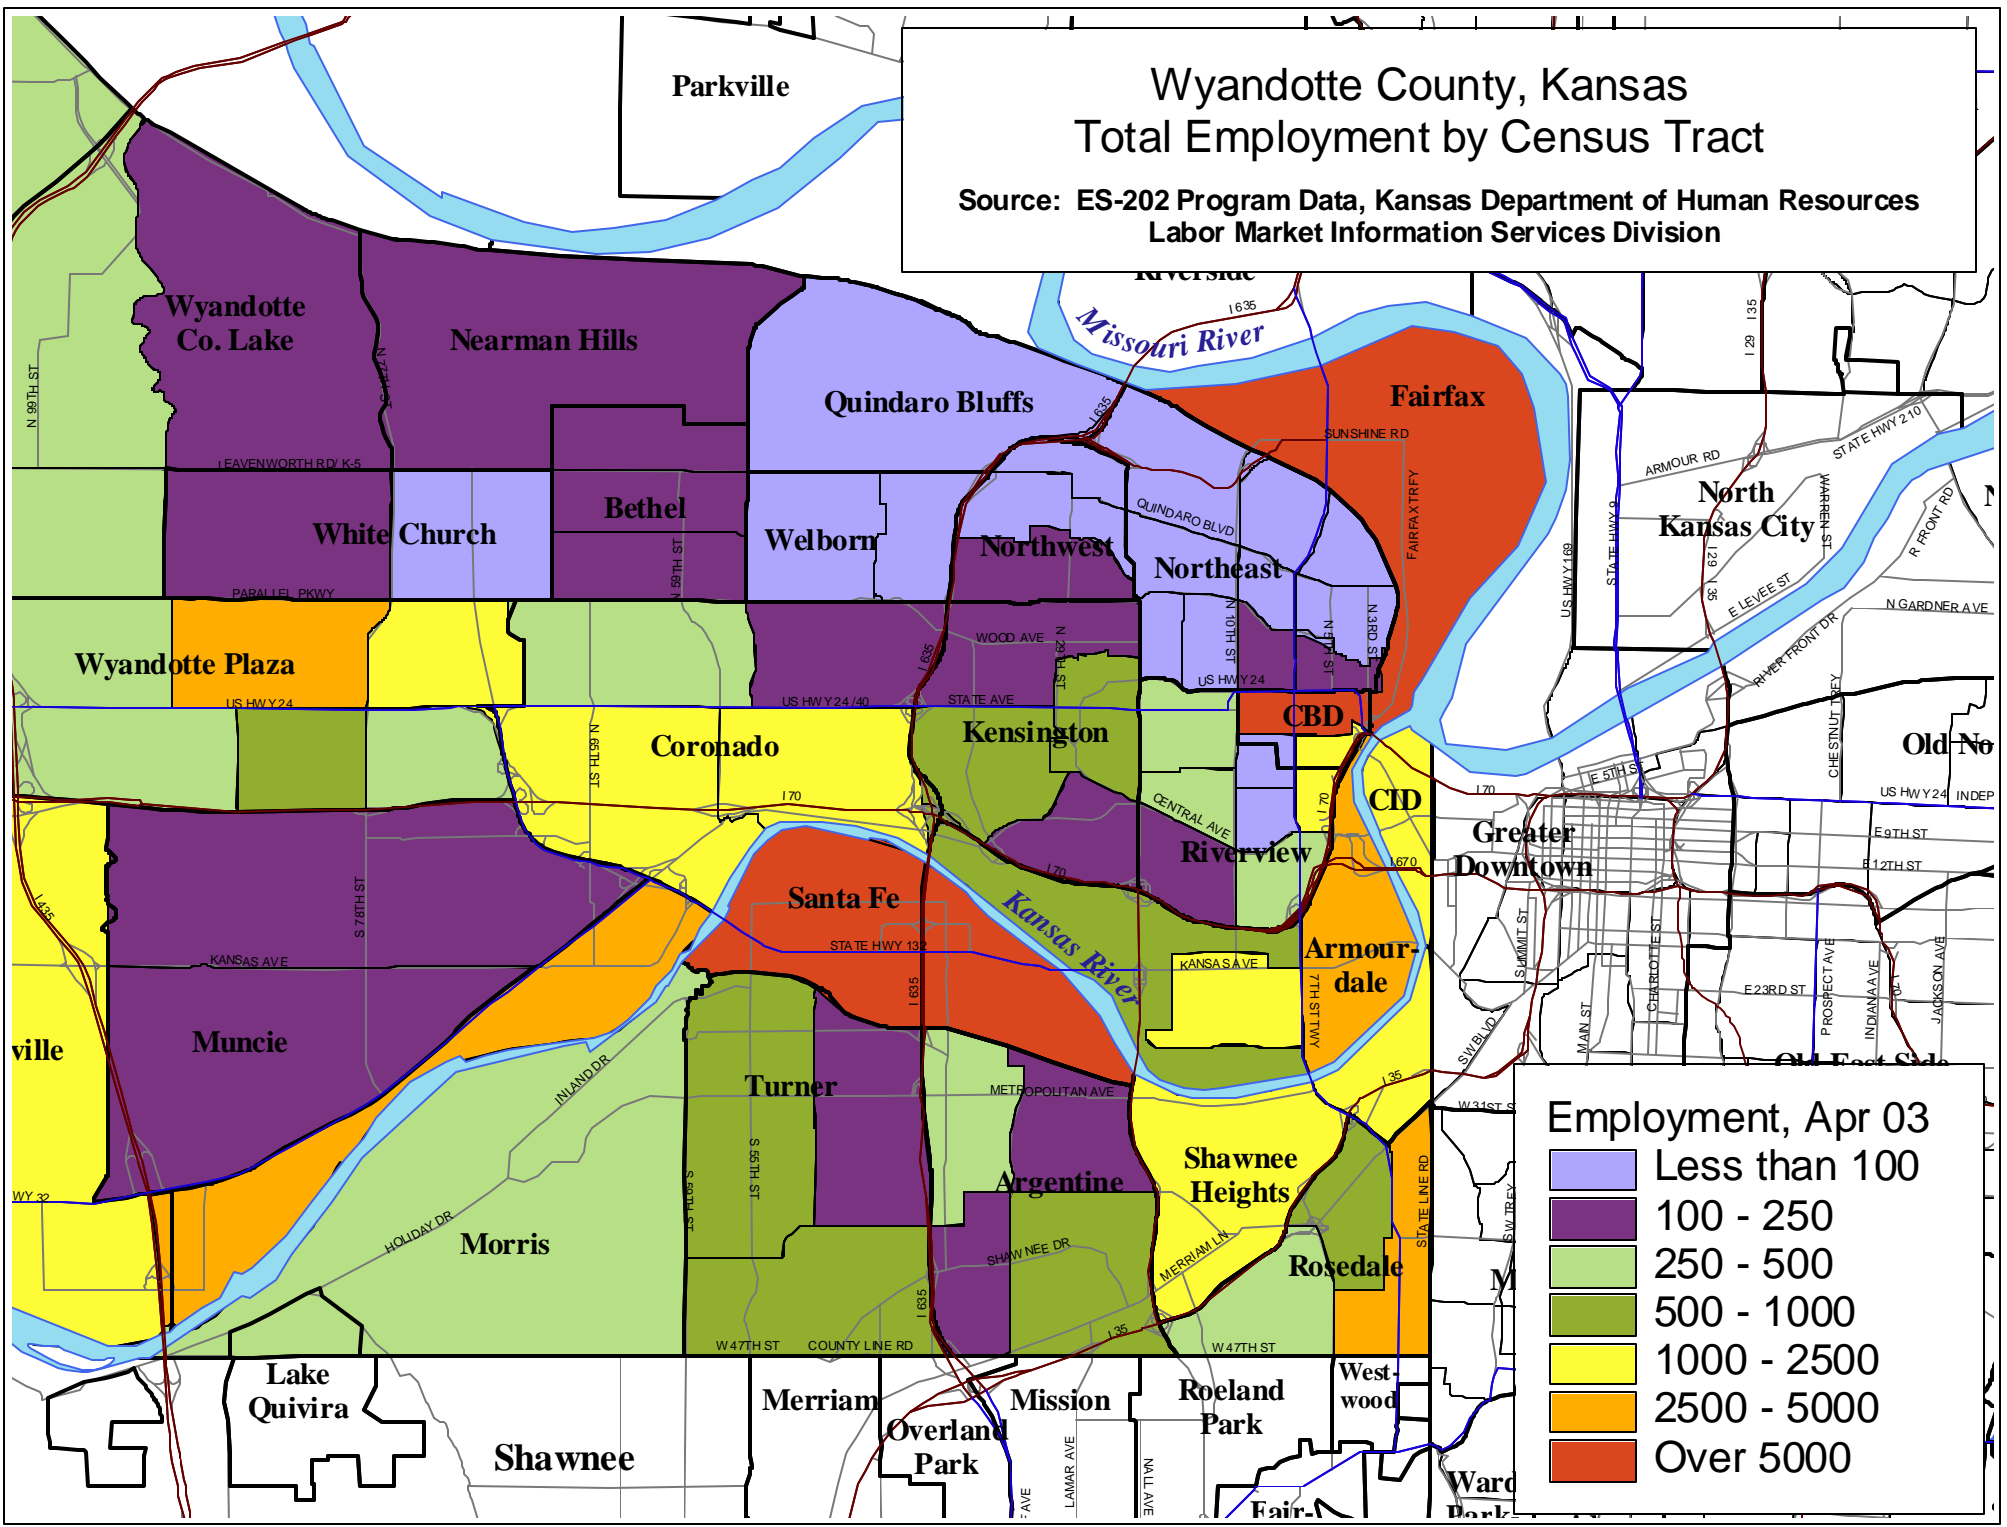

Wyandotte County, Kansas Total Employment by Census Tract

Source: ES-202 Program Data, Kansas Department of Human Resources
Labor Market Information Services Division

Employment, Apr 03

- Less than 100
- 100 - 250
- 250 - 500
- 500 - 1000
- 1000 - 2500
- 2500 - 5000
- Over 5000

Wyandotte County, Kansas Total Employment by Census Tract

Source: ES-202 Program Data, Kansas Department of Human Resources
Labor Market Information Services Division

Employment, Jun 03

Light Purple	Less than 100
Dark Purple	100 - 250
Light Green	250 - 500
Dark Green	500 - 1000
Yellow	1000 - 2500
Orange	2500 - 5000
Red	Over 5000

Wyandotte County, Kansas Employment Change by Census Tract

Source: ES-202 Program Data, Kansas Department of Human Resources
Labor Market Information Services Division

Emp. chg., Apr-Jun 03	
	More than (-200)
	(-200) - (-100)
	(-100) - 0
	0 - 100
	100 - 200
	200 - 500
	More than 500