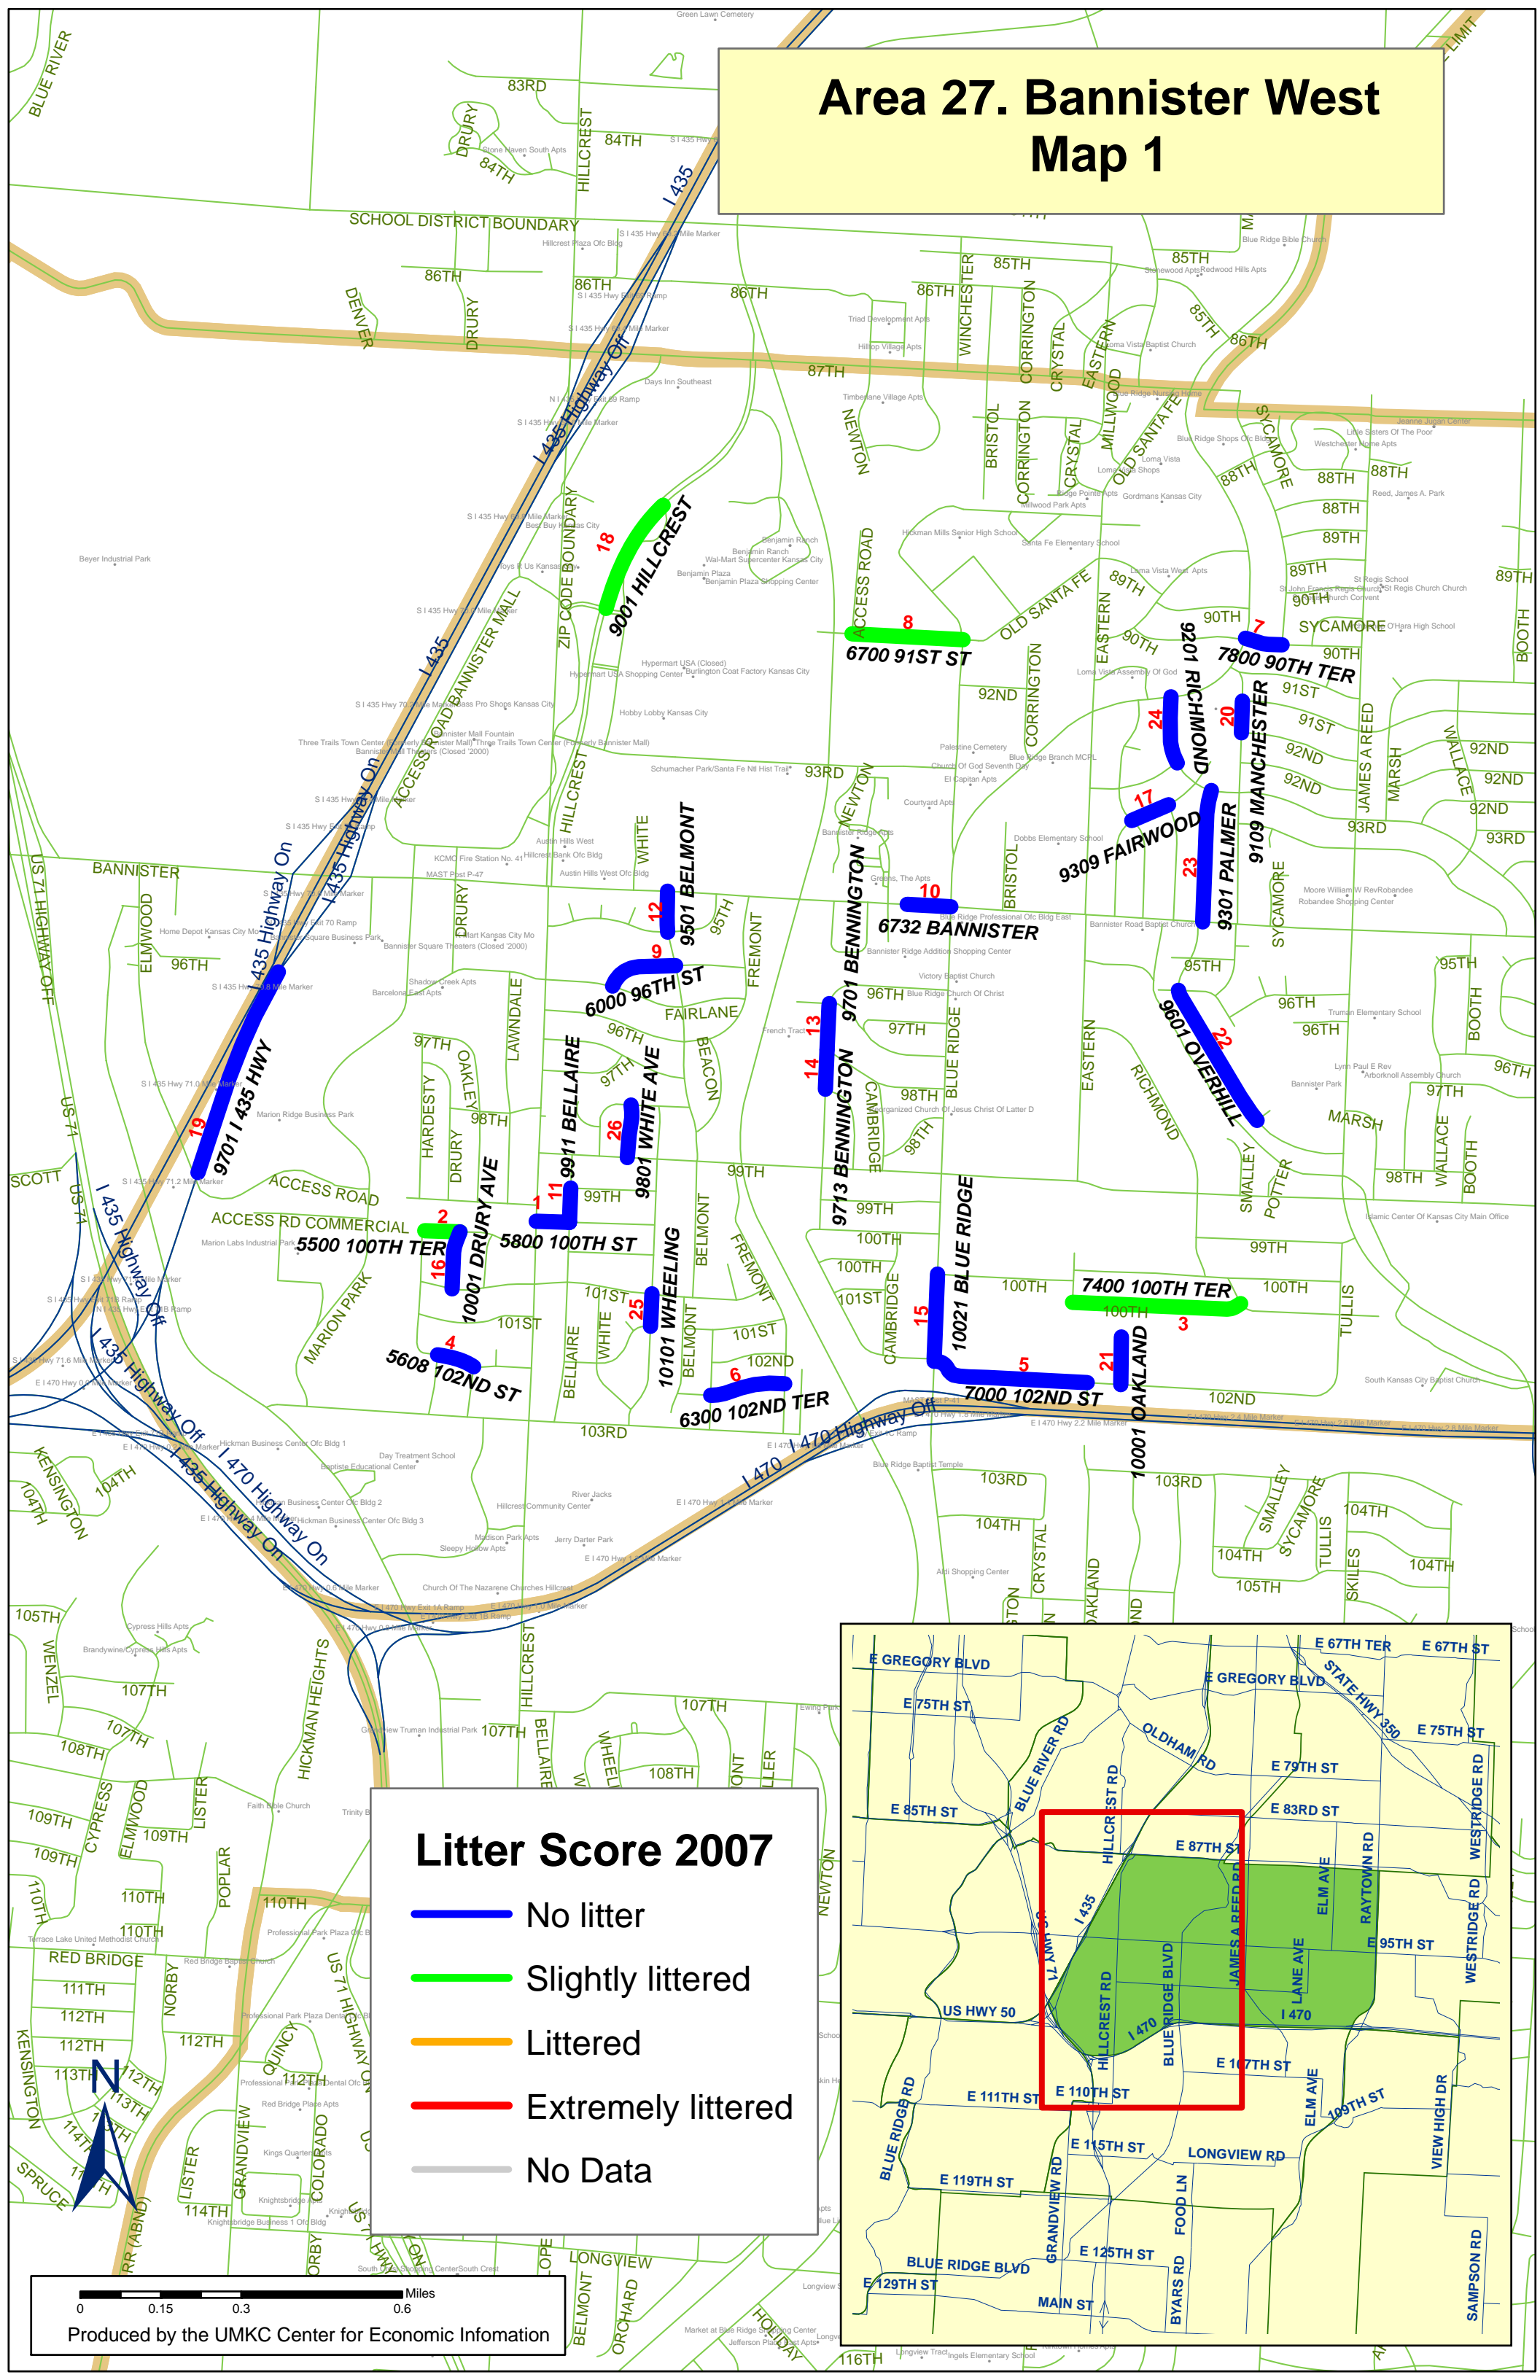

Area 27. Bannister West Map 1

Litter Score 2007

- █ No litter
- █ Slightly littered
- █ Littered
- █ Extremely littered
- █ No Data

0 0.15 0.3 0.6 Miles
Produced by the UMKC Center for Economic Information