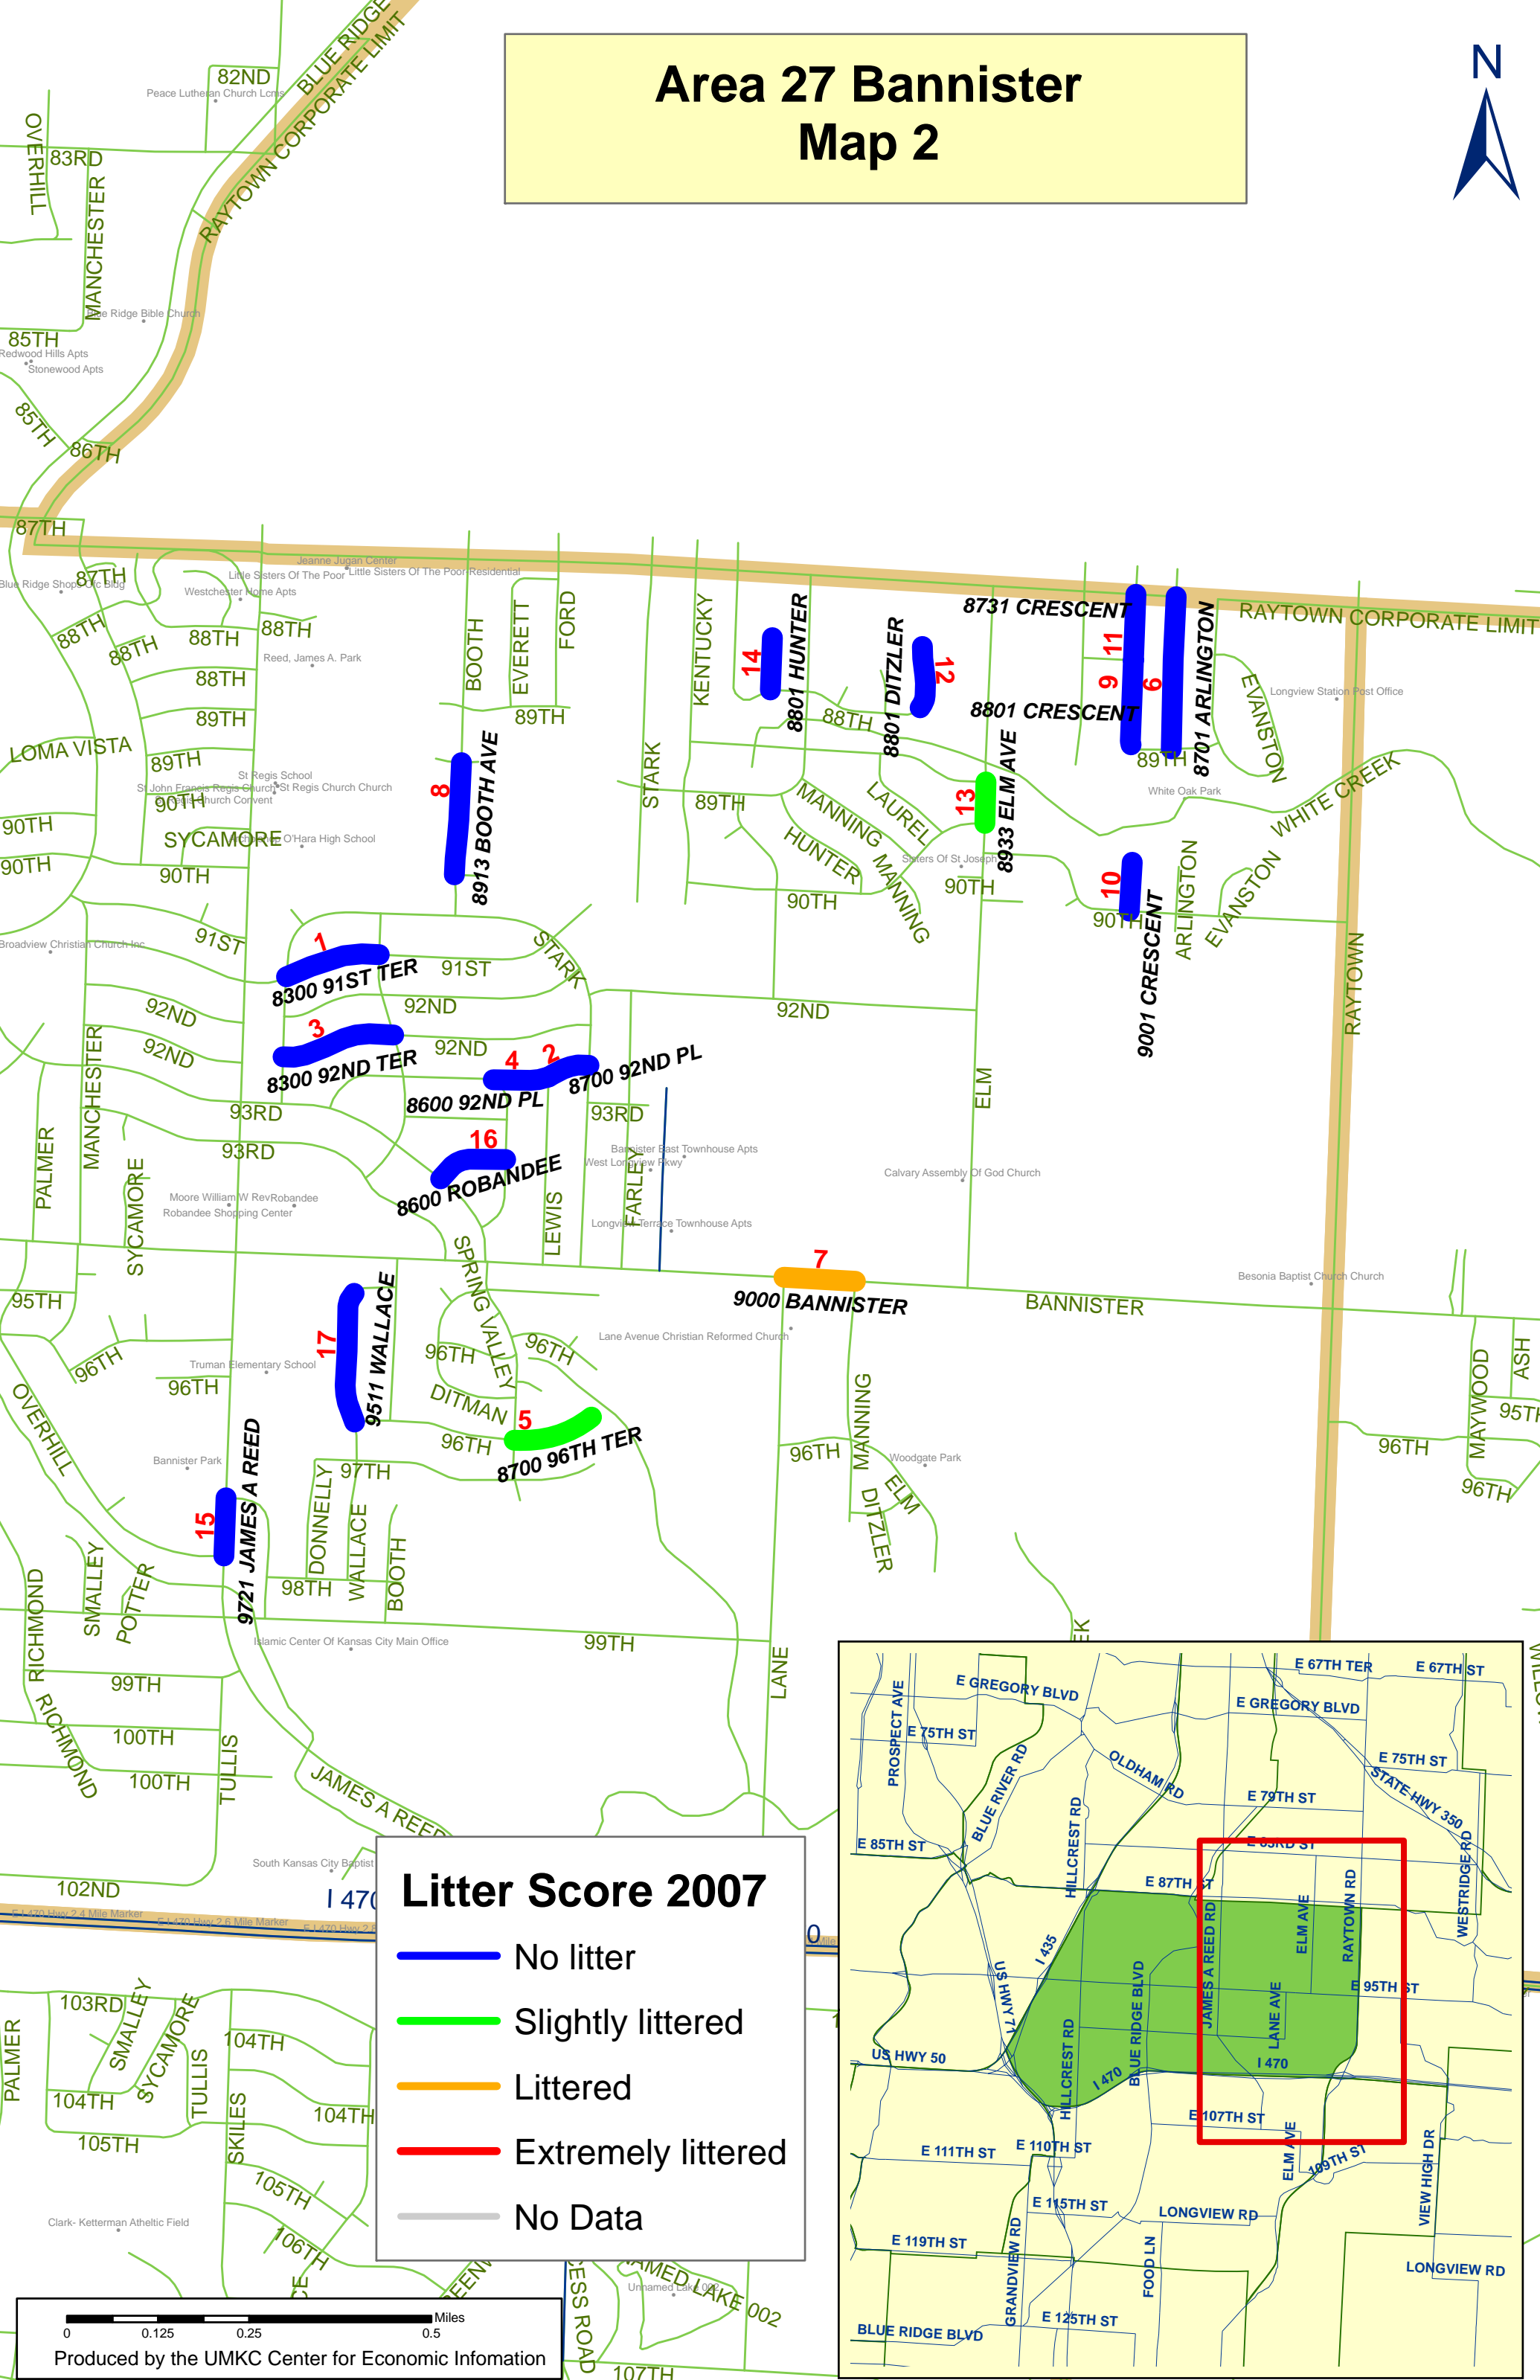

Area 27 Bannister Map 2

Litter Score 2007

- No litter
- Slightly littered
- Littered
- Extremely littered
- No Data