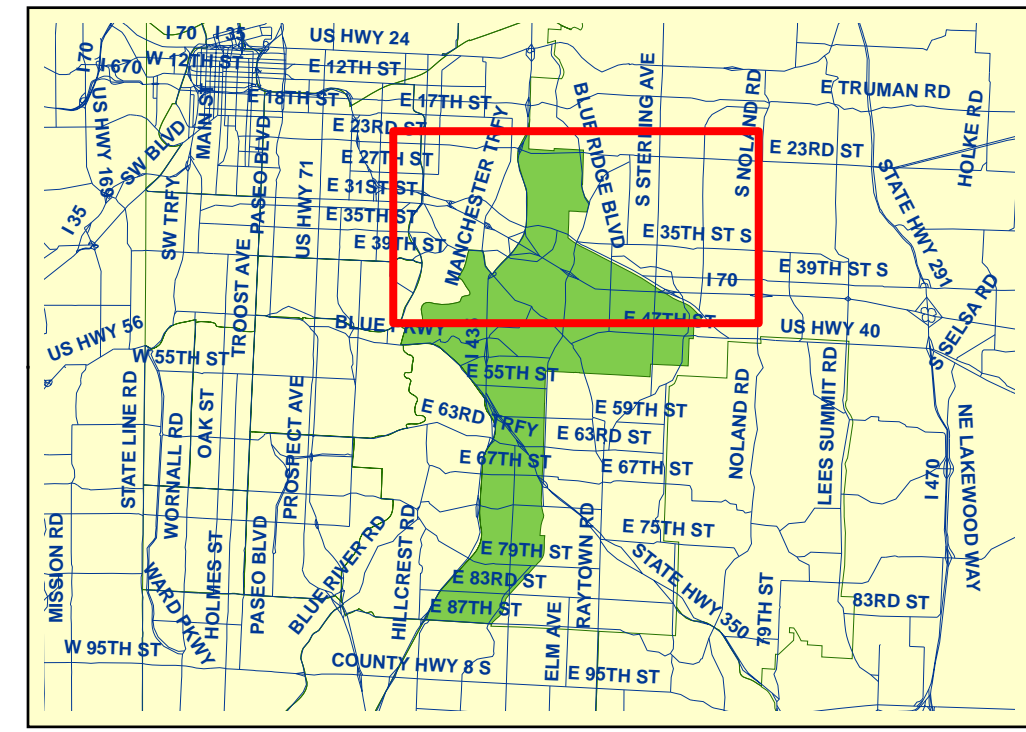

Area 1 - Blue Ridge Map 3

Litter Score 2007

- No litter
- Slightly littered
- Littered
- Extremely littered
- No Data