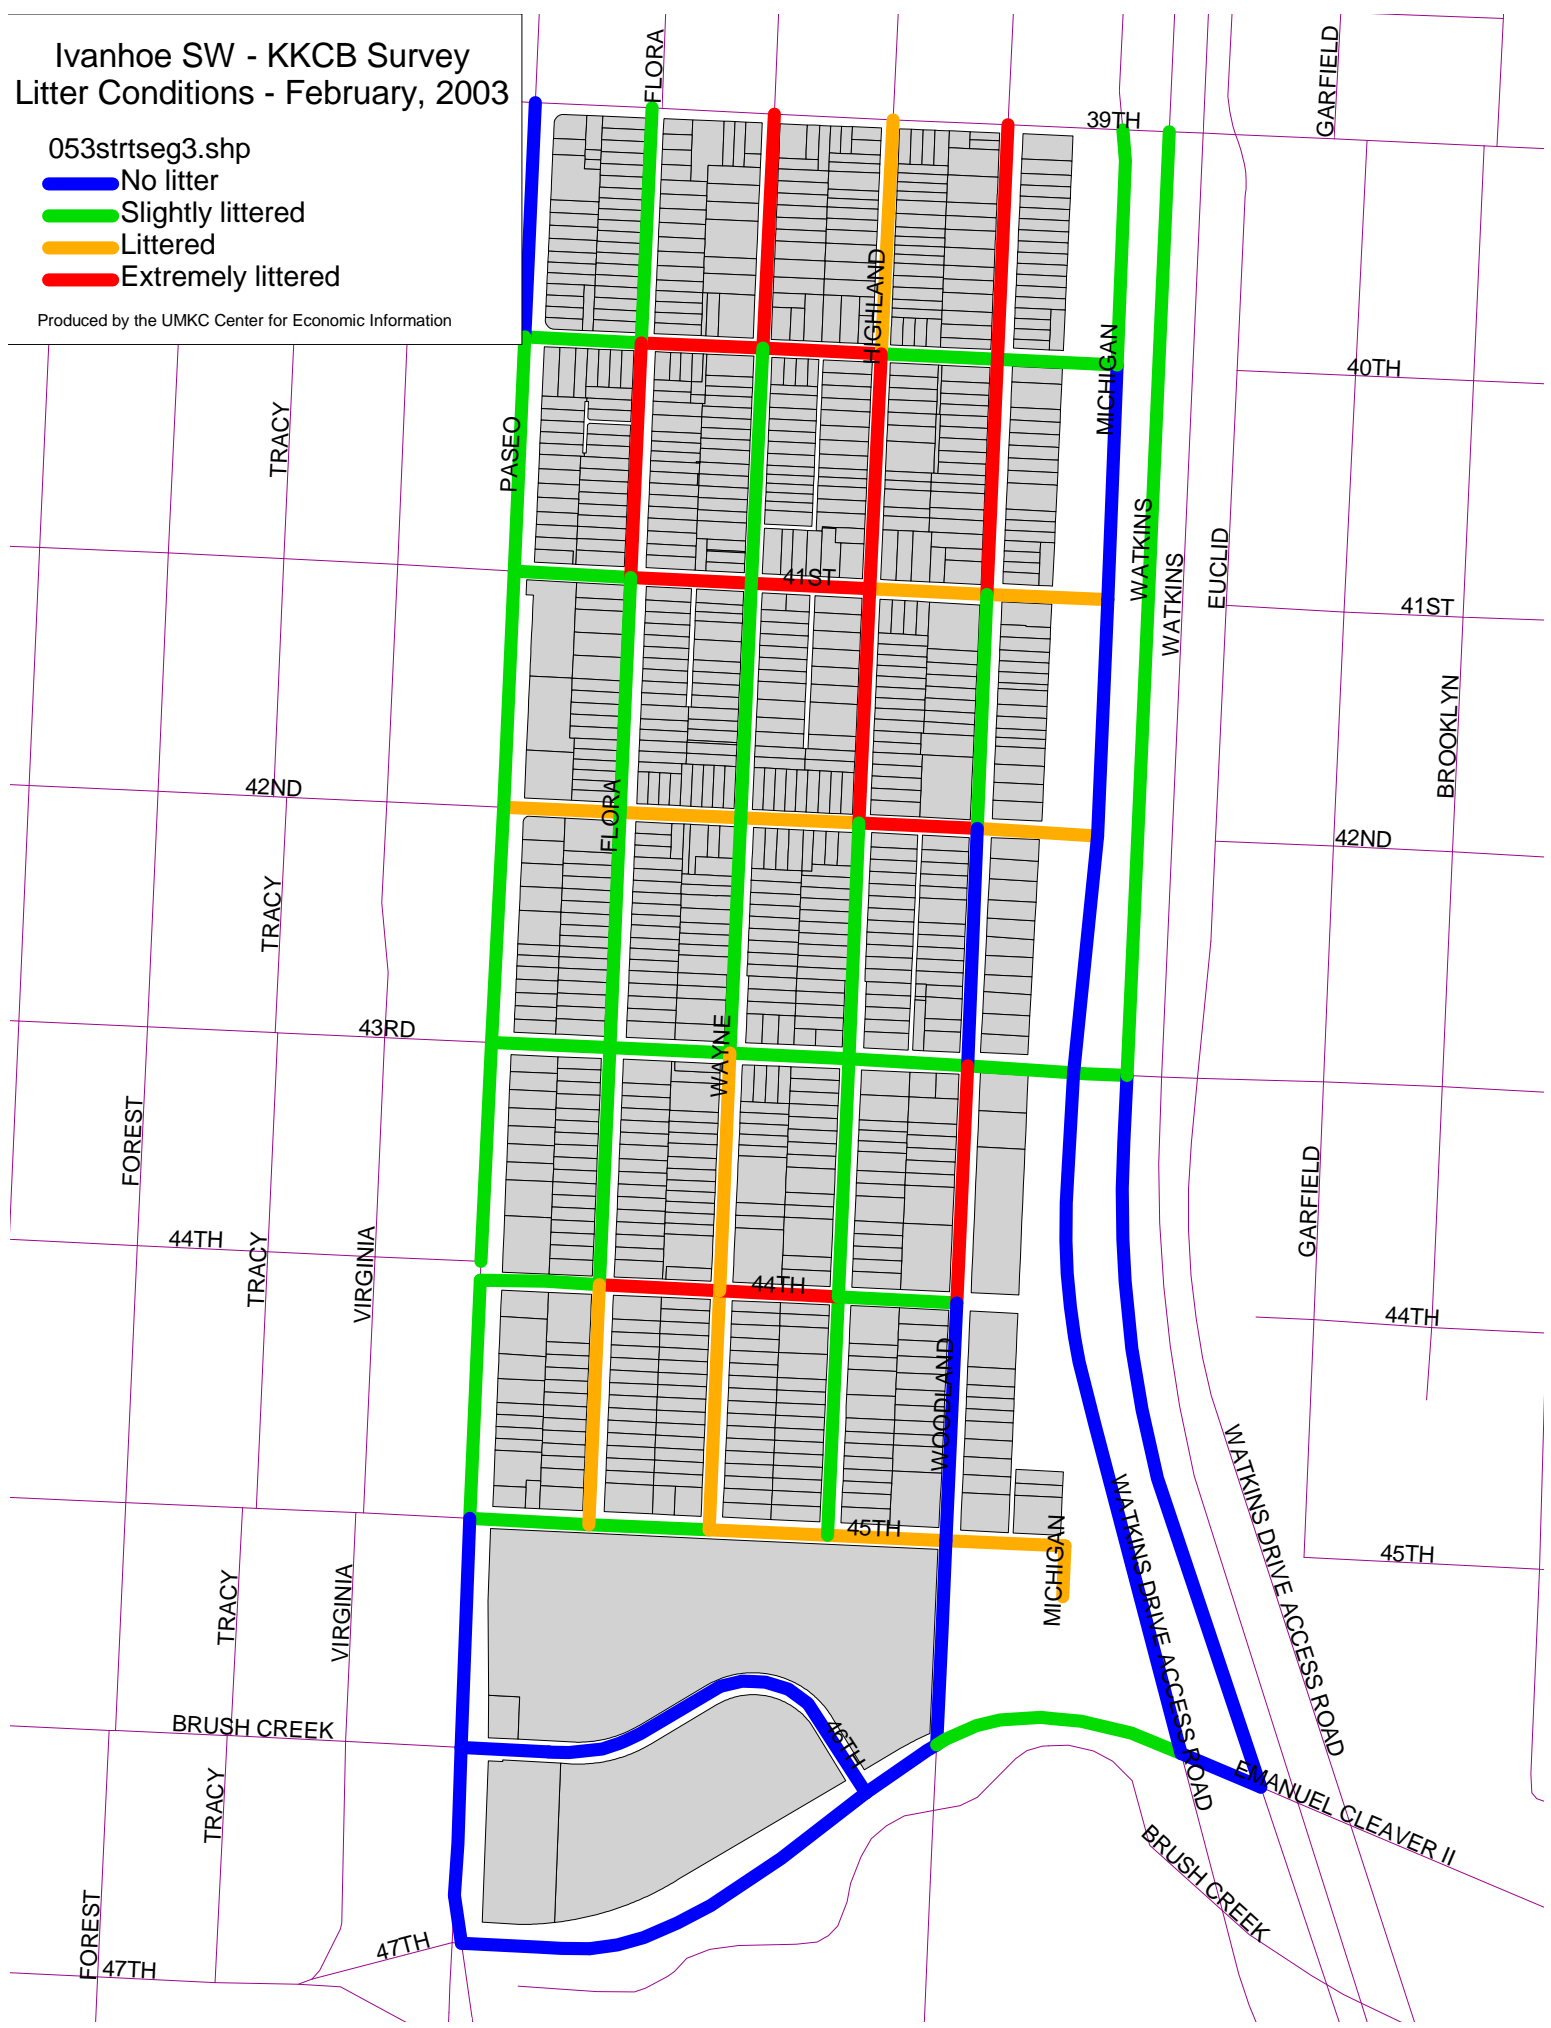

# Ivanhoe NW - KKCB Survey Litter Conditions - February, 2003

## Litter Rating

- █ No litter
- █ Slightly littered
- █ Littered
- █ Extremely littered

Produced by the UMKC Center for Economic Information

# Ivanhoe SW - KKCB Survey Litter Conditions - February, 2003

- 053strtseg3.shp
- No litter
  - Slightly littered
  - Littered
  - Extremely littered

Produced by the UMKC Center for Economic Information

# Ivanhoe NE - KKCB Survey Litter Conditions - March, 2003

- Litter Rating
- █ No litter
  - █ Slightly littered
  - █ Littered
  - █ Extremely littered

Produced by the UMKC Center for Economic Information