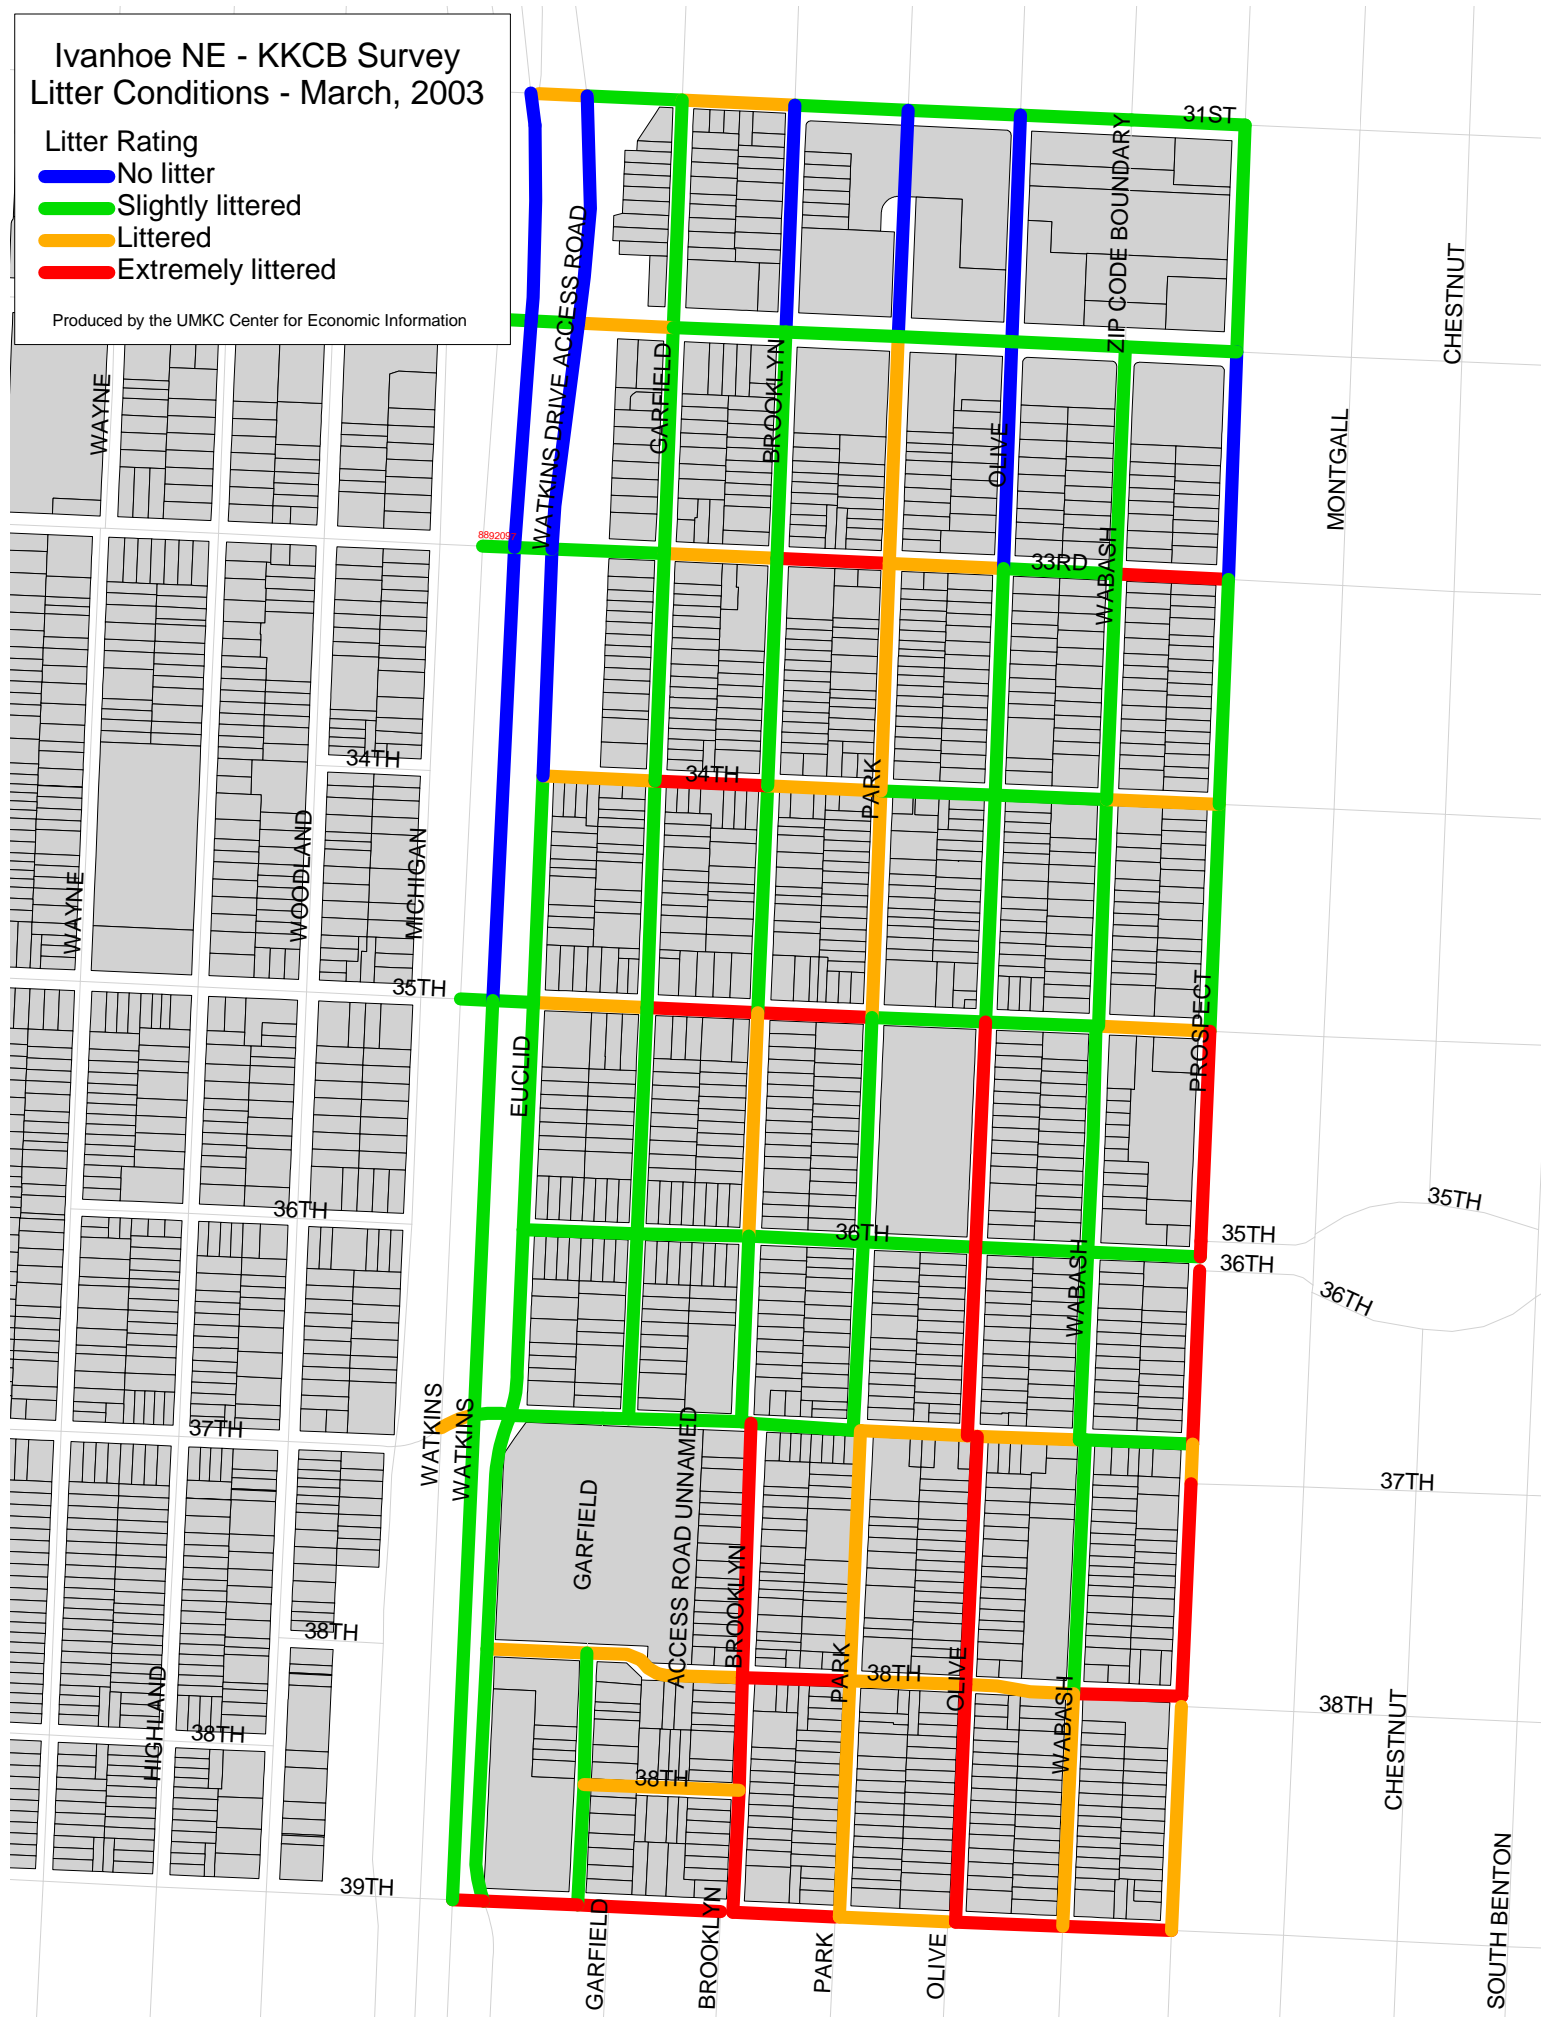

# Ivanhoe NW - KKCB Survey Litter Conditions - February, 2003

## Litter Rating

- █ No litter
- █ Slightly littered
- █ Littered
- █ Extremely littered

Produced by the UMKC Center for Economic Information

# Ivanhoe SW - KKCB Survey Litter Conditions - February, 2003

- 053strtseg3.shp
- No litter
  - Slightly littered
  - Littered
  - Extremely littered

Produced by the UMKC Center for Economic Information

# Ivanhoe NE - KKCB Survey Litter Conditions - March, 2003

- Litter Rating
- █ No litter
  - █ Slightly littered
  - █ Littered
  - █ Extremely littered

Produced by the UMKC Center for Economic Information