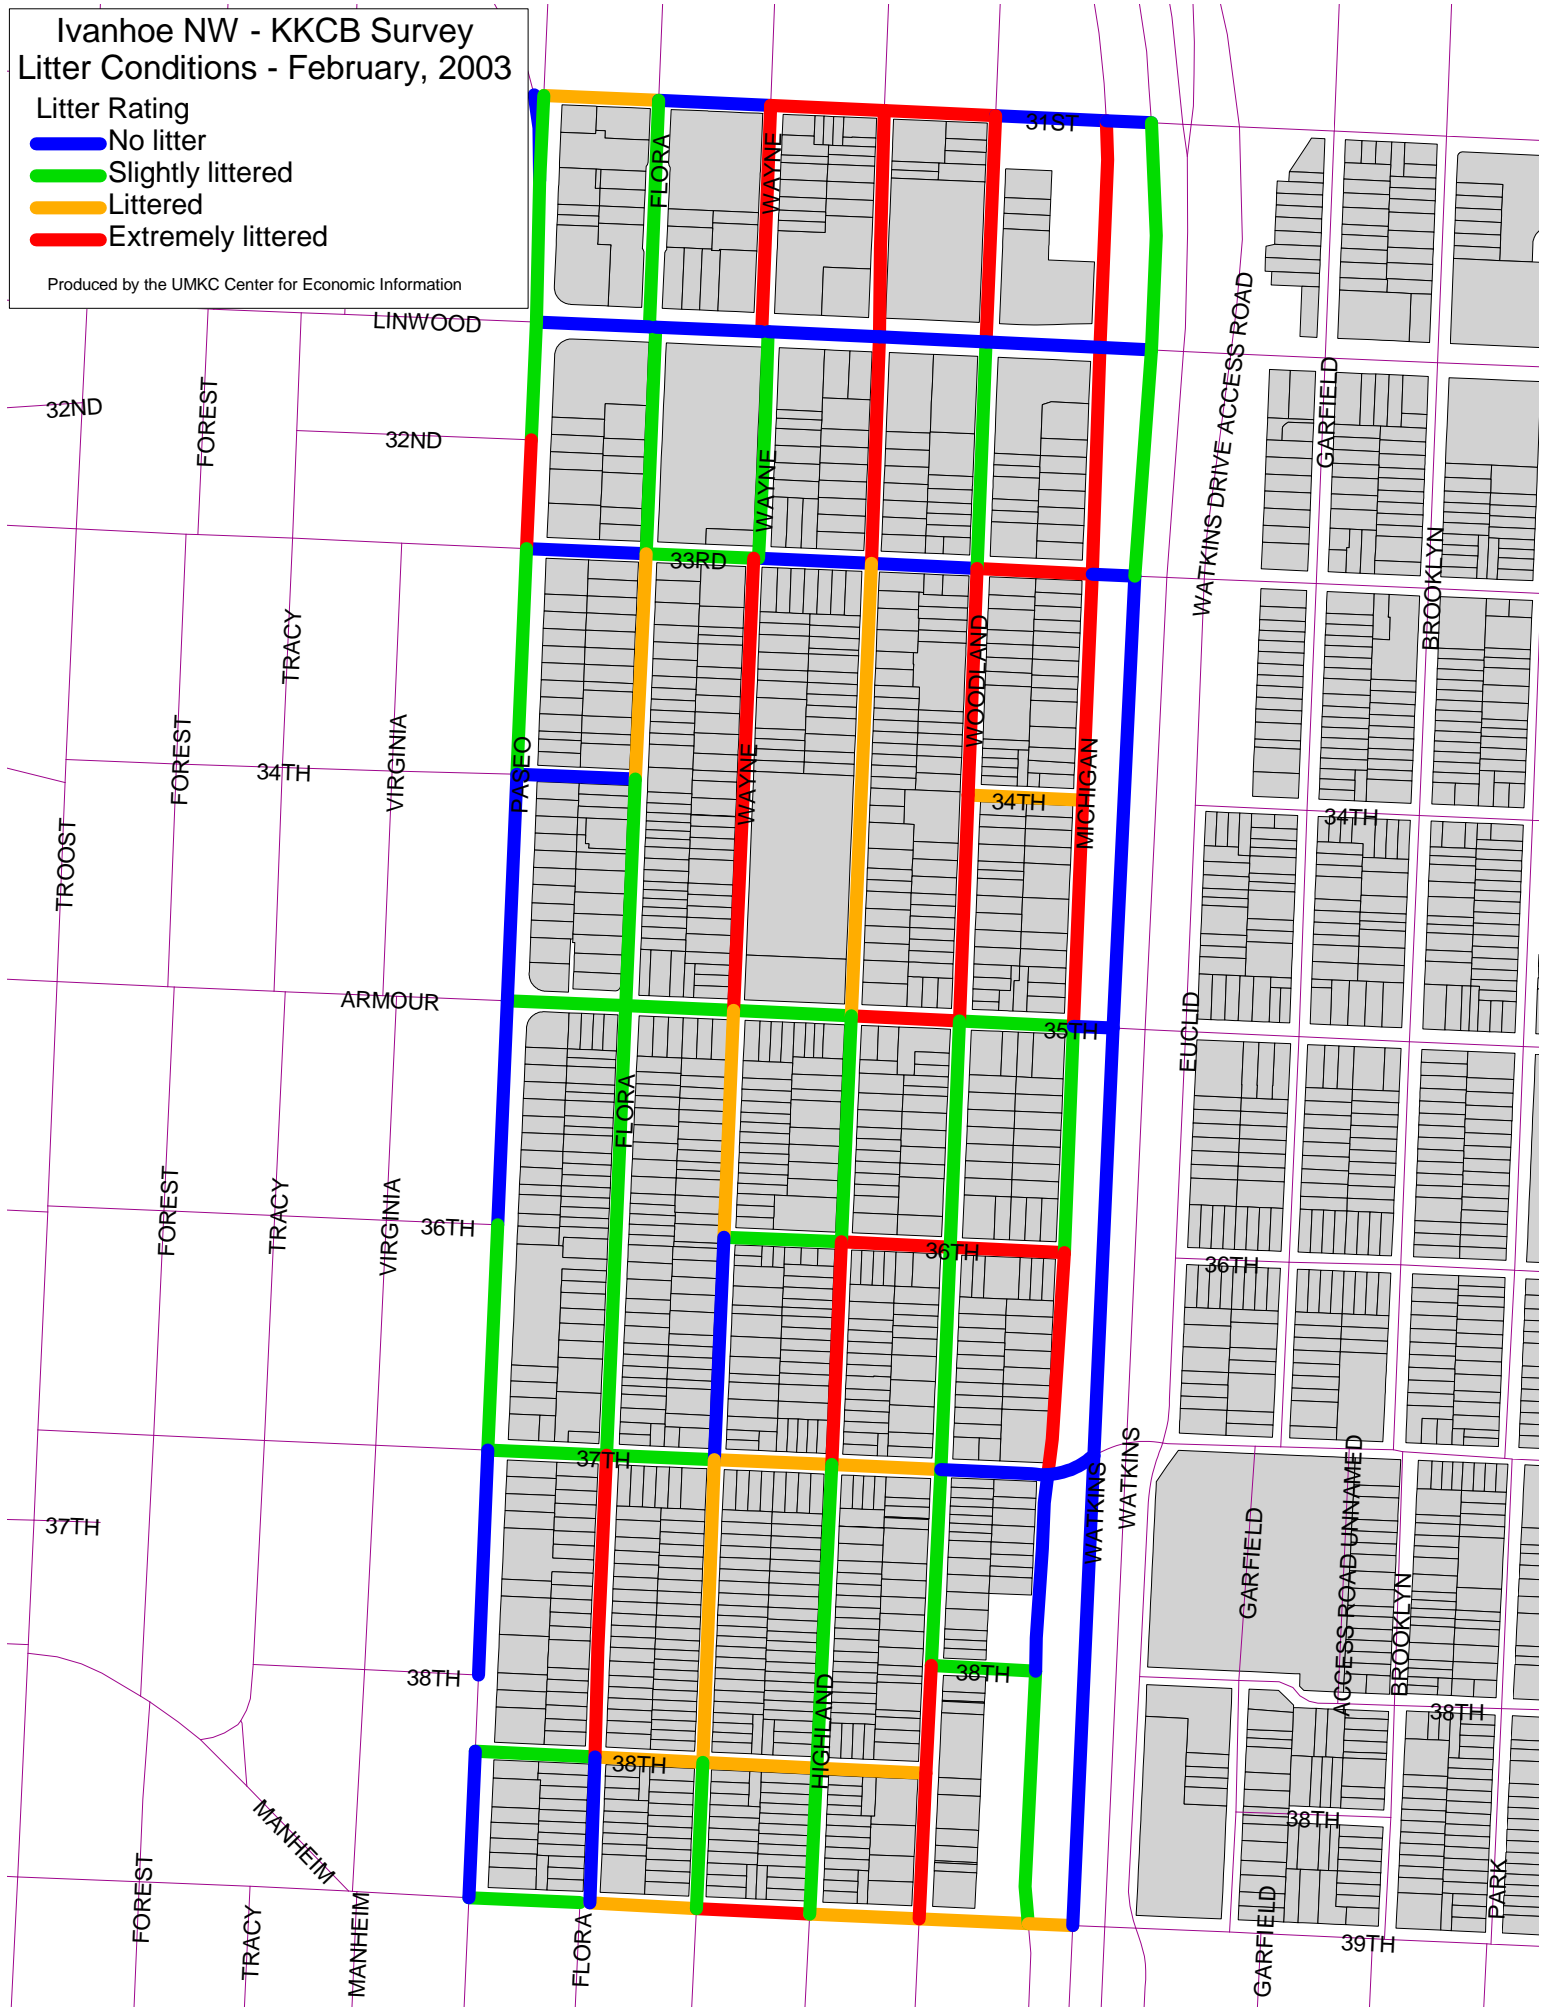

# Ivanhoe NW - KKCB Survey Litter Conditions - February, 2003

## Litter Rating

- █ No litter
- █ Slightly littered
- █ Littered
- █ Extremely littered

Produced by the UMKC Center for Economic Information

# Ivanhoe SW - KKCB Survey Litter Conditions - February, 2003

- 053strtseg3.shp
- No litter
  - Slightly littered
  - Littered
  - Extremely littered

Produced by the UMKC Center for Economic Information

# Ivanhoe NE - KKCB Survey Litter Conditions - March, 2003

- Litter Rating
- █ No litter
  - █ Slightly littered
  - █ Littered
  - █ Extremely littered

Produced by the UMKC Center for Economic Information