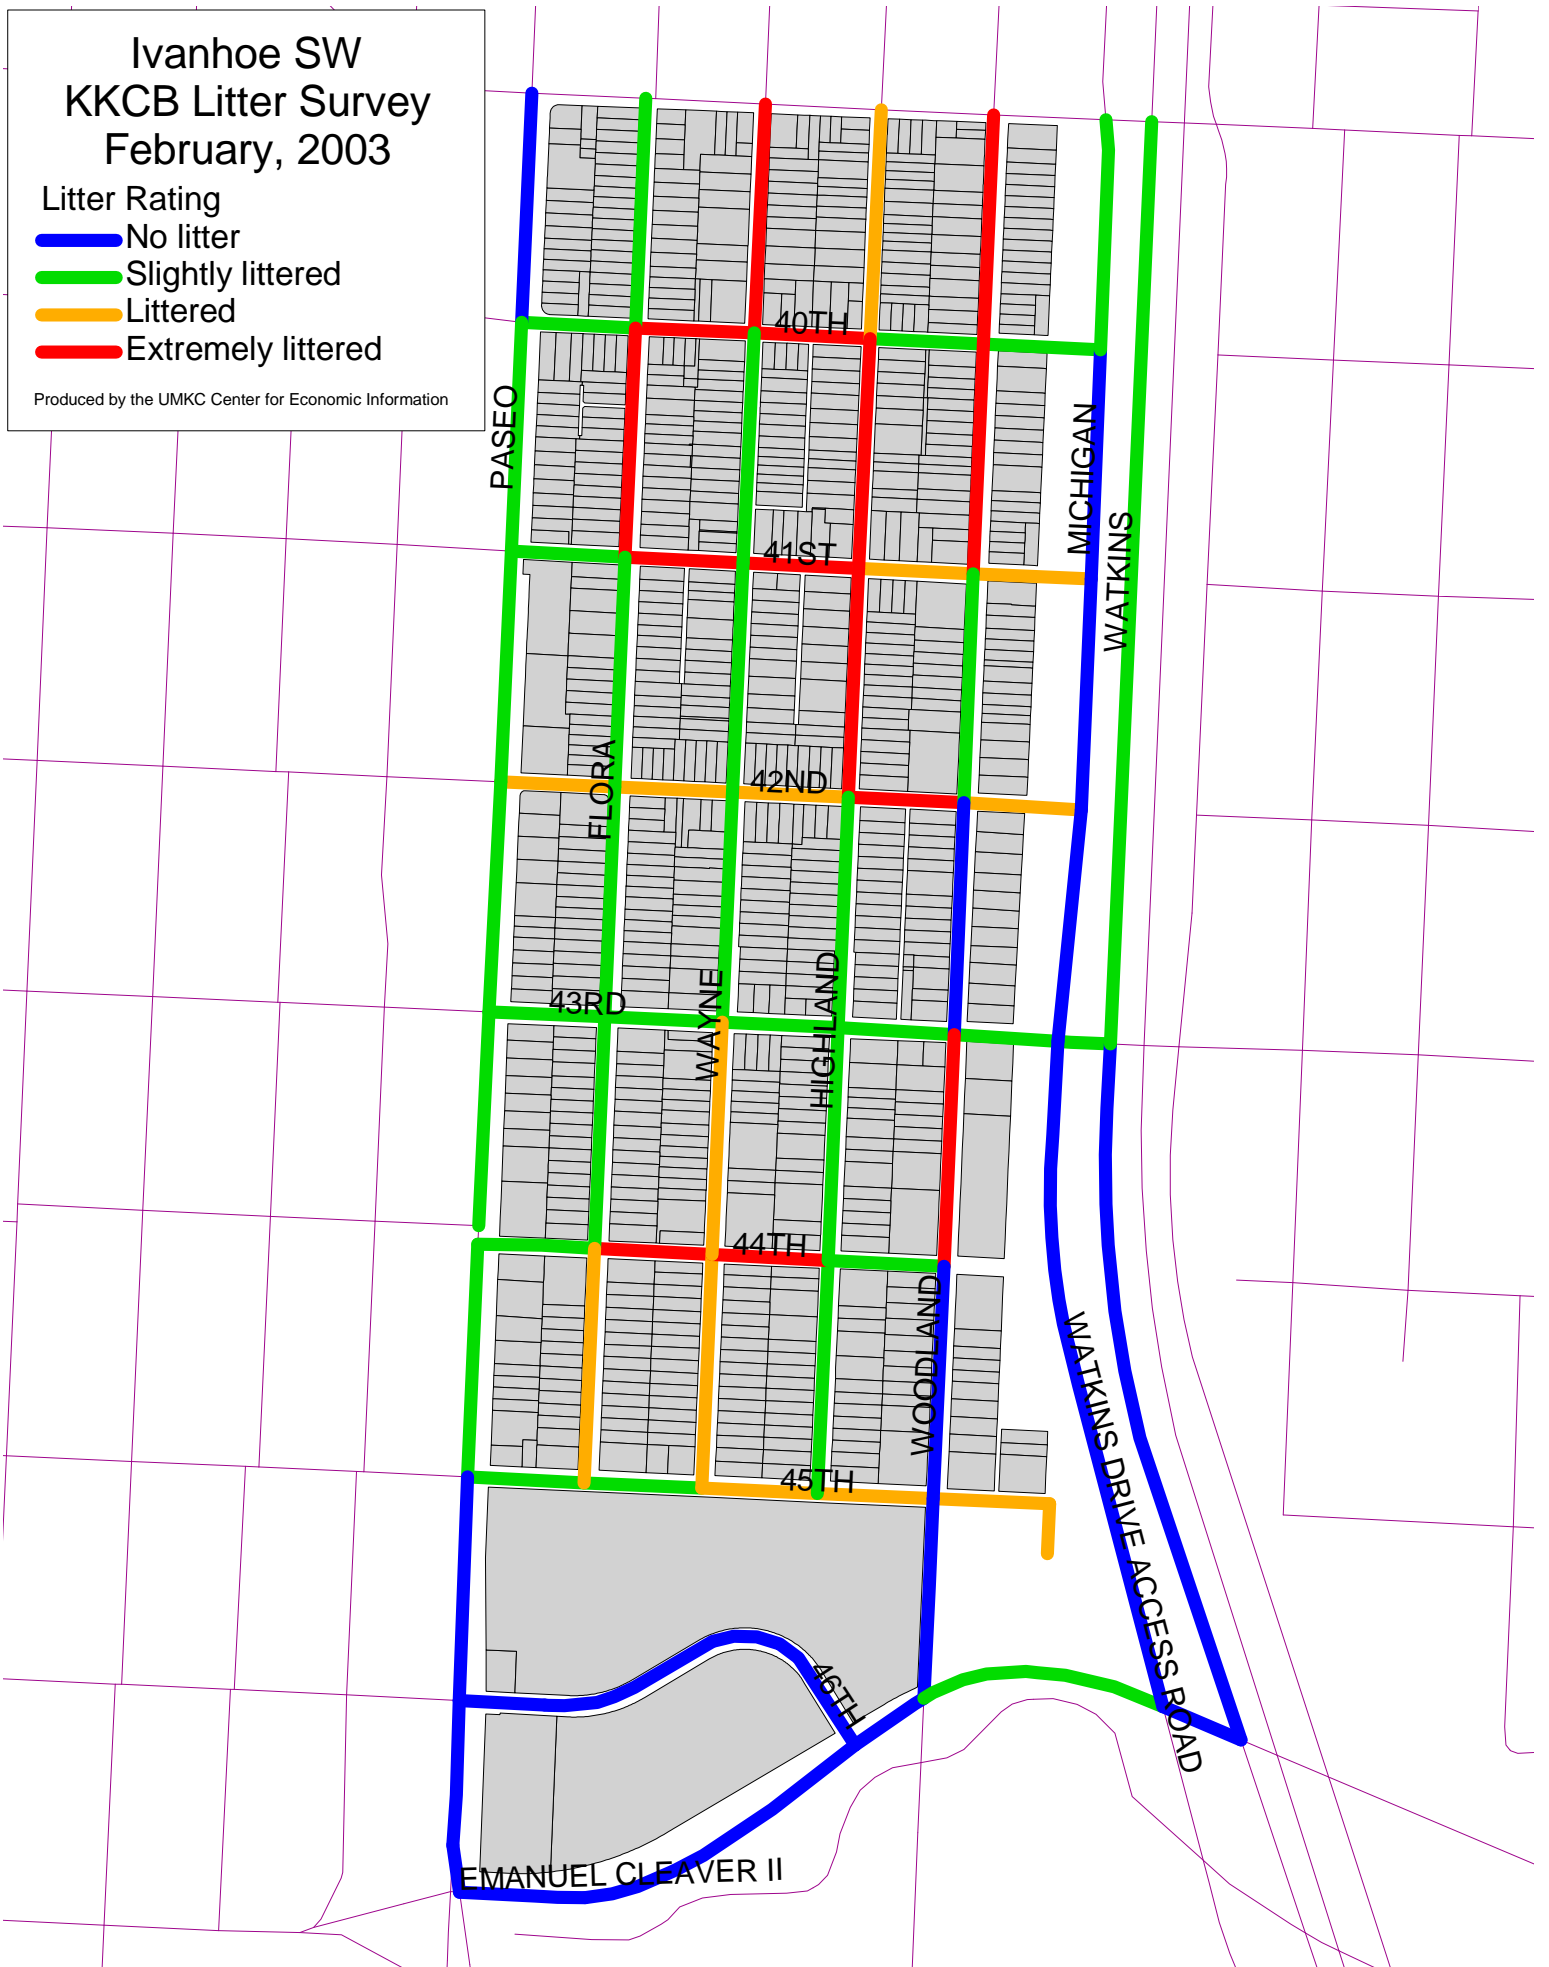

Litter Rating

- █ No litter
- █ Slightly littered
- █ Littered
- █ Extremely littered

Produced by the UMKC Center for Economic Information

Ivanhoe SW KKCB Litter Survey February, 2003

Litter Rating

- █ No litter
- █ Slightly littered
- █ Littered
- █ Extremely littered

Produced by the UMKC Center for Economic Information

Ivanhoe SW KKCB Litter Survey June, 2003

- Litter Rating
- No litter
 - Slightly littered
 - Littered
 - Extremely littered

Produced by the UMKC Center for Economic Information