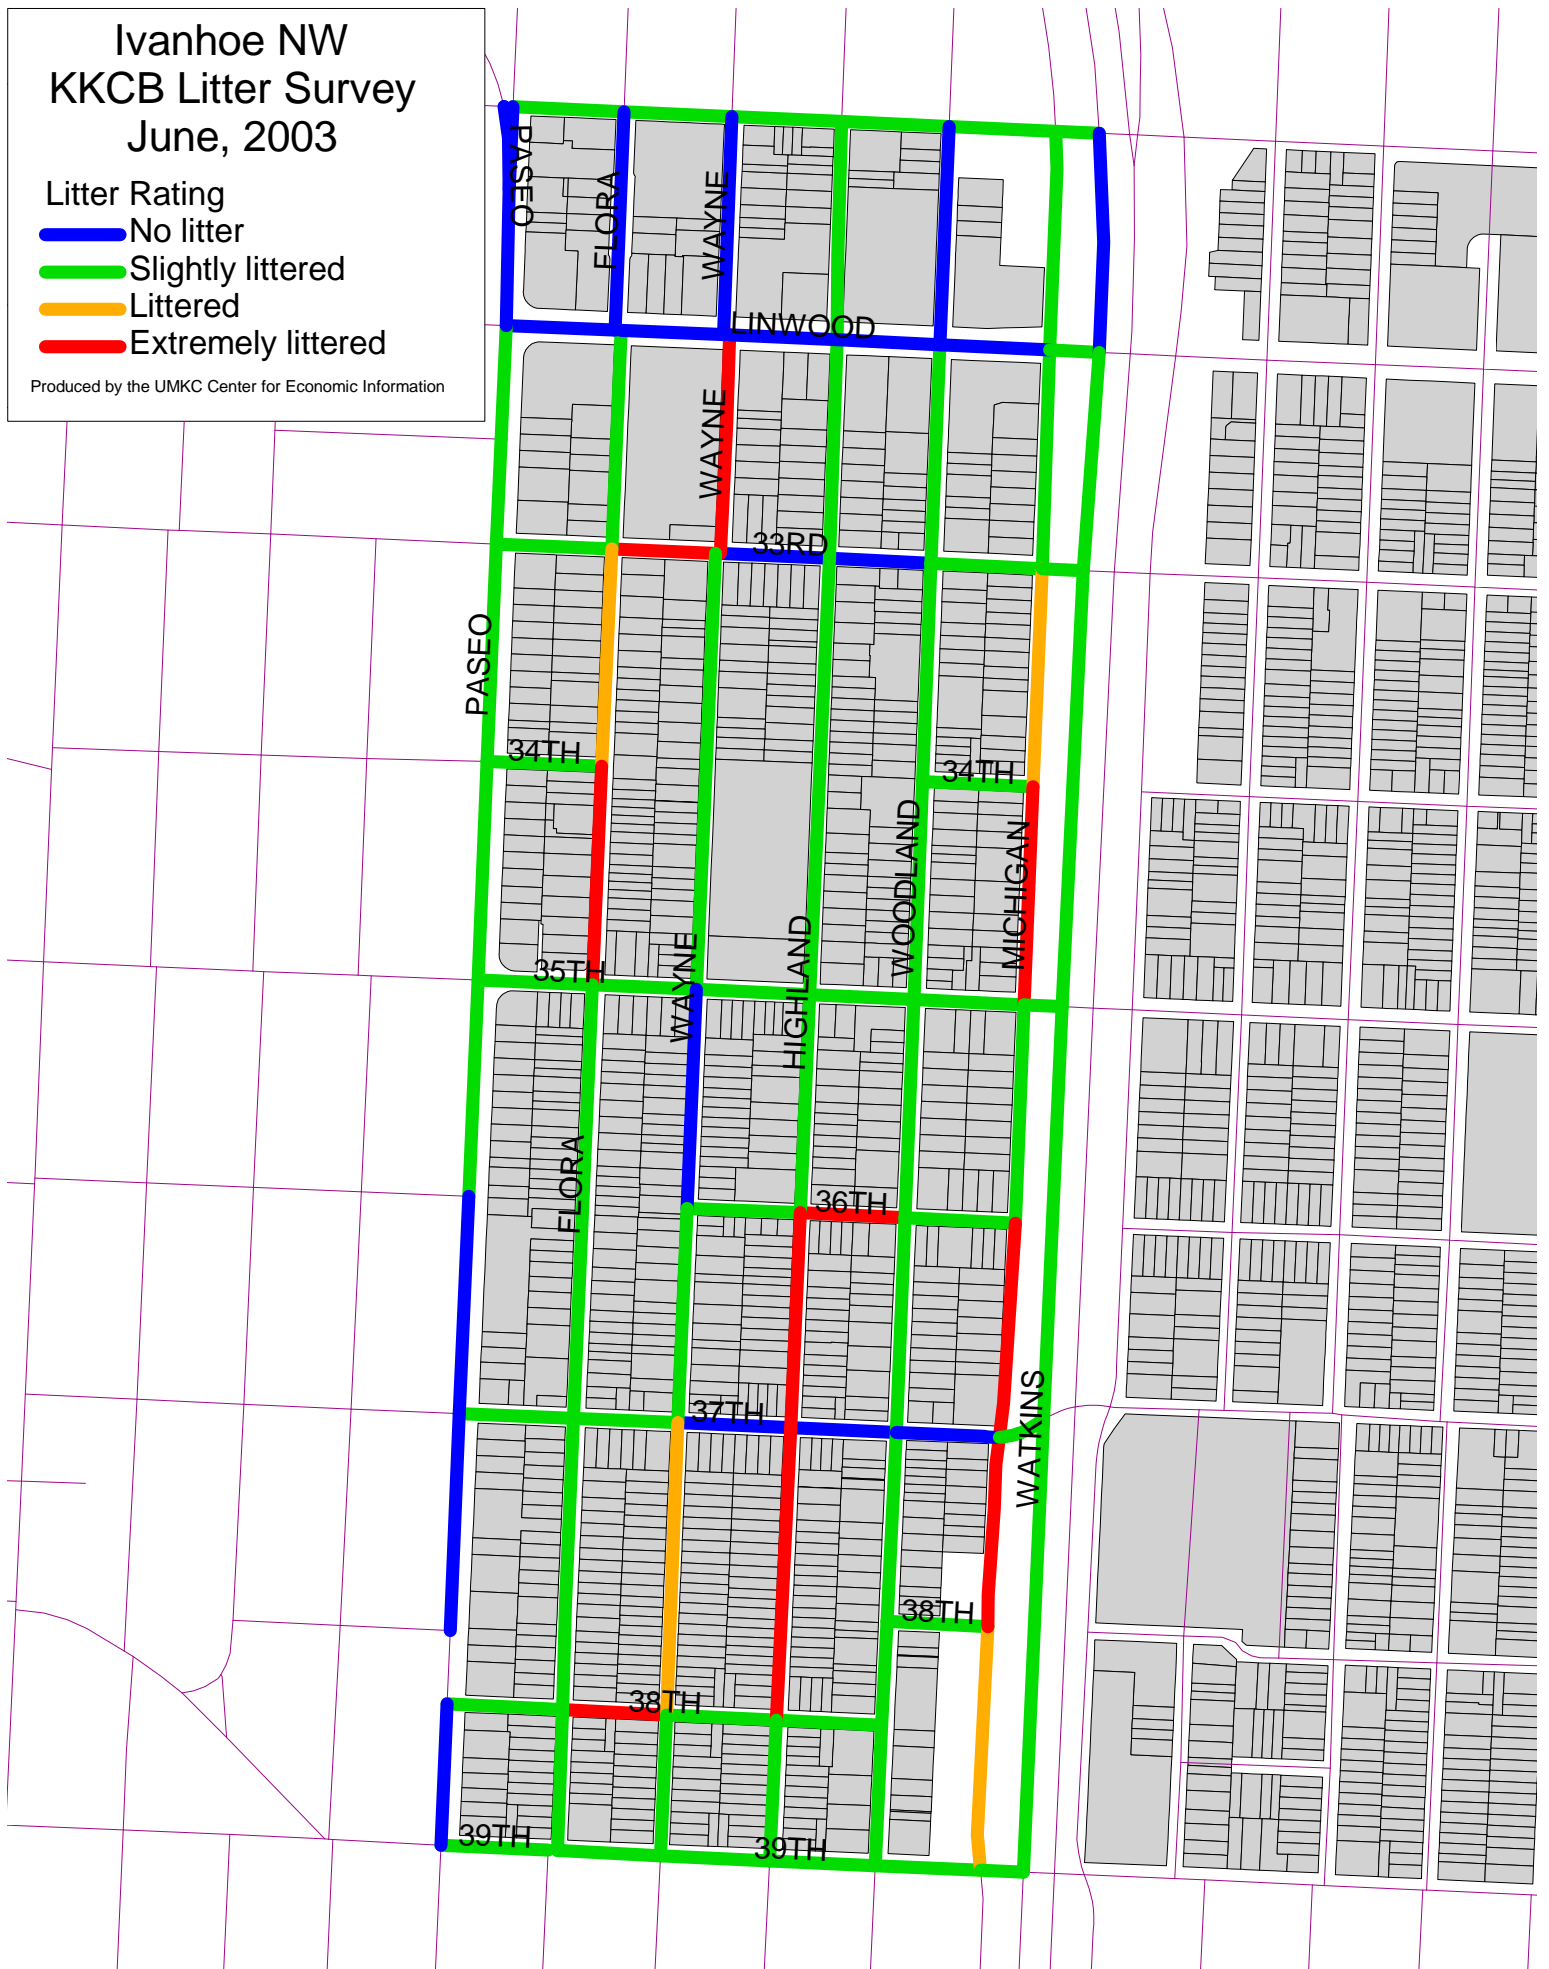

Litter Rating

 No litter

 Slightly littered

 Littered

 Extremely littered

Produced by the UMKC Center for Economic Information

Ivanhoe NW KKCB Litter Survey February, 2003

- Litter Rating
- No litter
 - Slightly littered
 - Littered
 - Extremely littered

Produced by the UMKC Center for Economic Information

Ivanhoe NW KKCB Litter Survey June, 2003

Litter Rating

- █ No litter
- █ Slightly littered
- █ Littered
- █ Extremely littered

Produced by the UMKC Center for Economic Information

Ivanhoe SE KKCB Litter Survey February, 2003

Litter Rating

- █ No litter
- █ Slightly littered
- █ Littered
- █ Extremely littered

Produced by the UMKC Center for Economic Information

Ivanhoe SE KKCB Litter Survey June, 2003