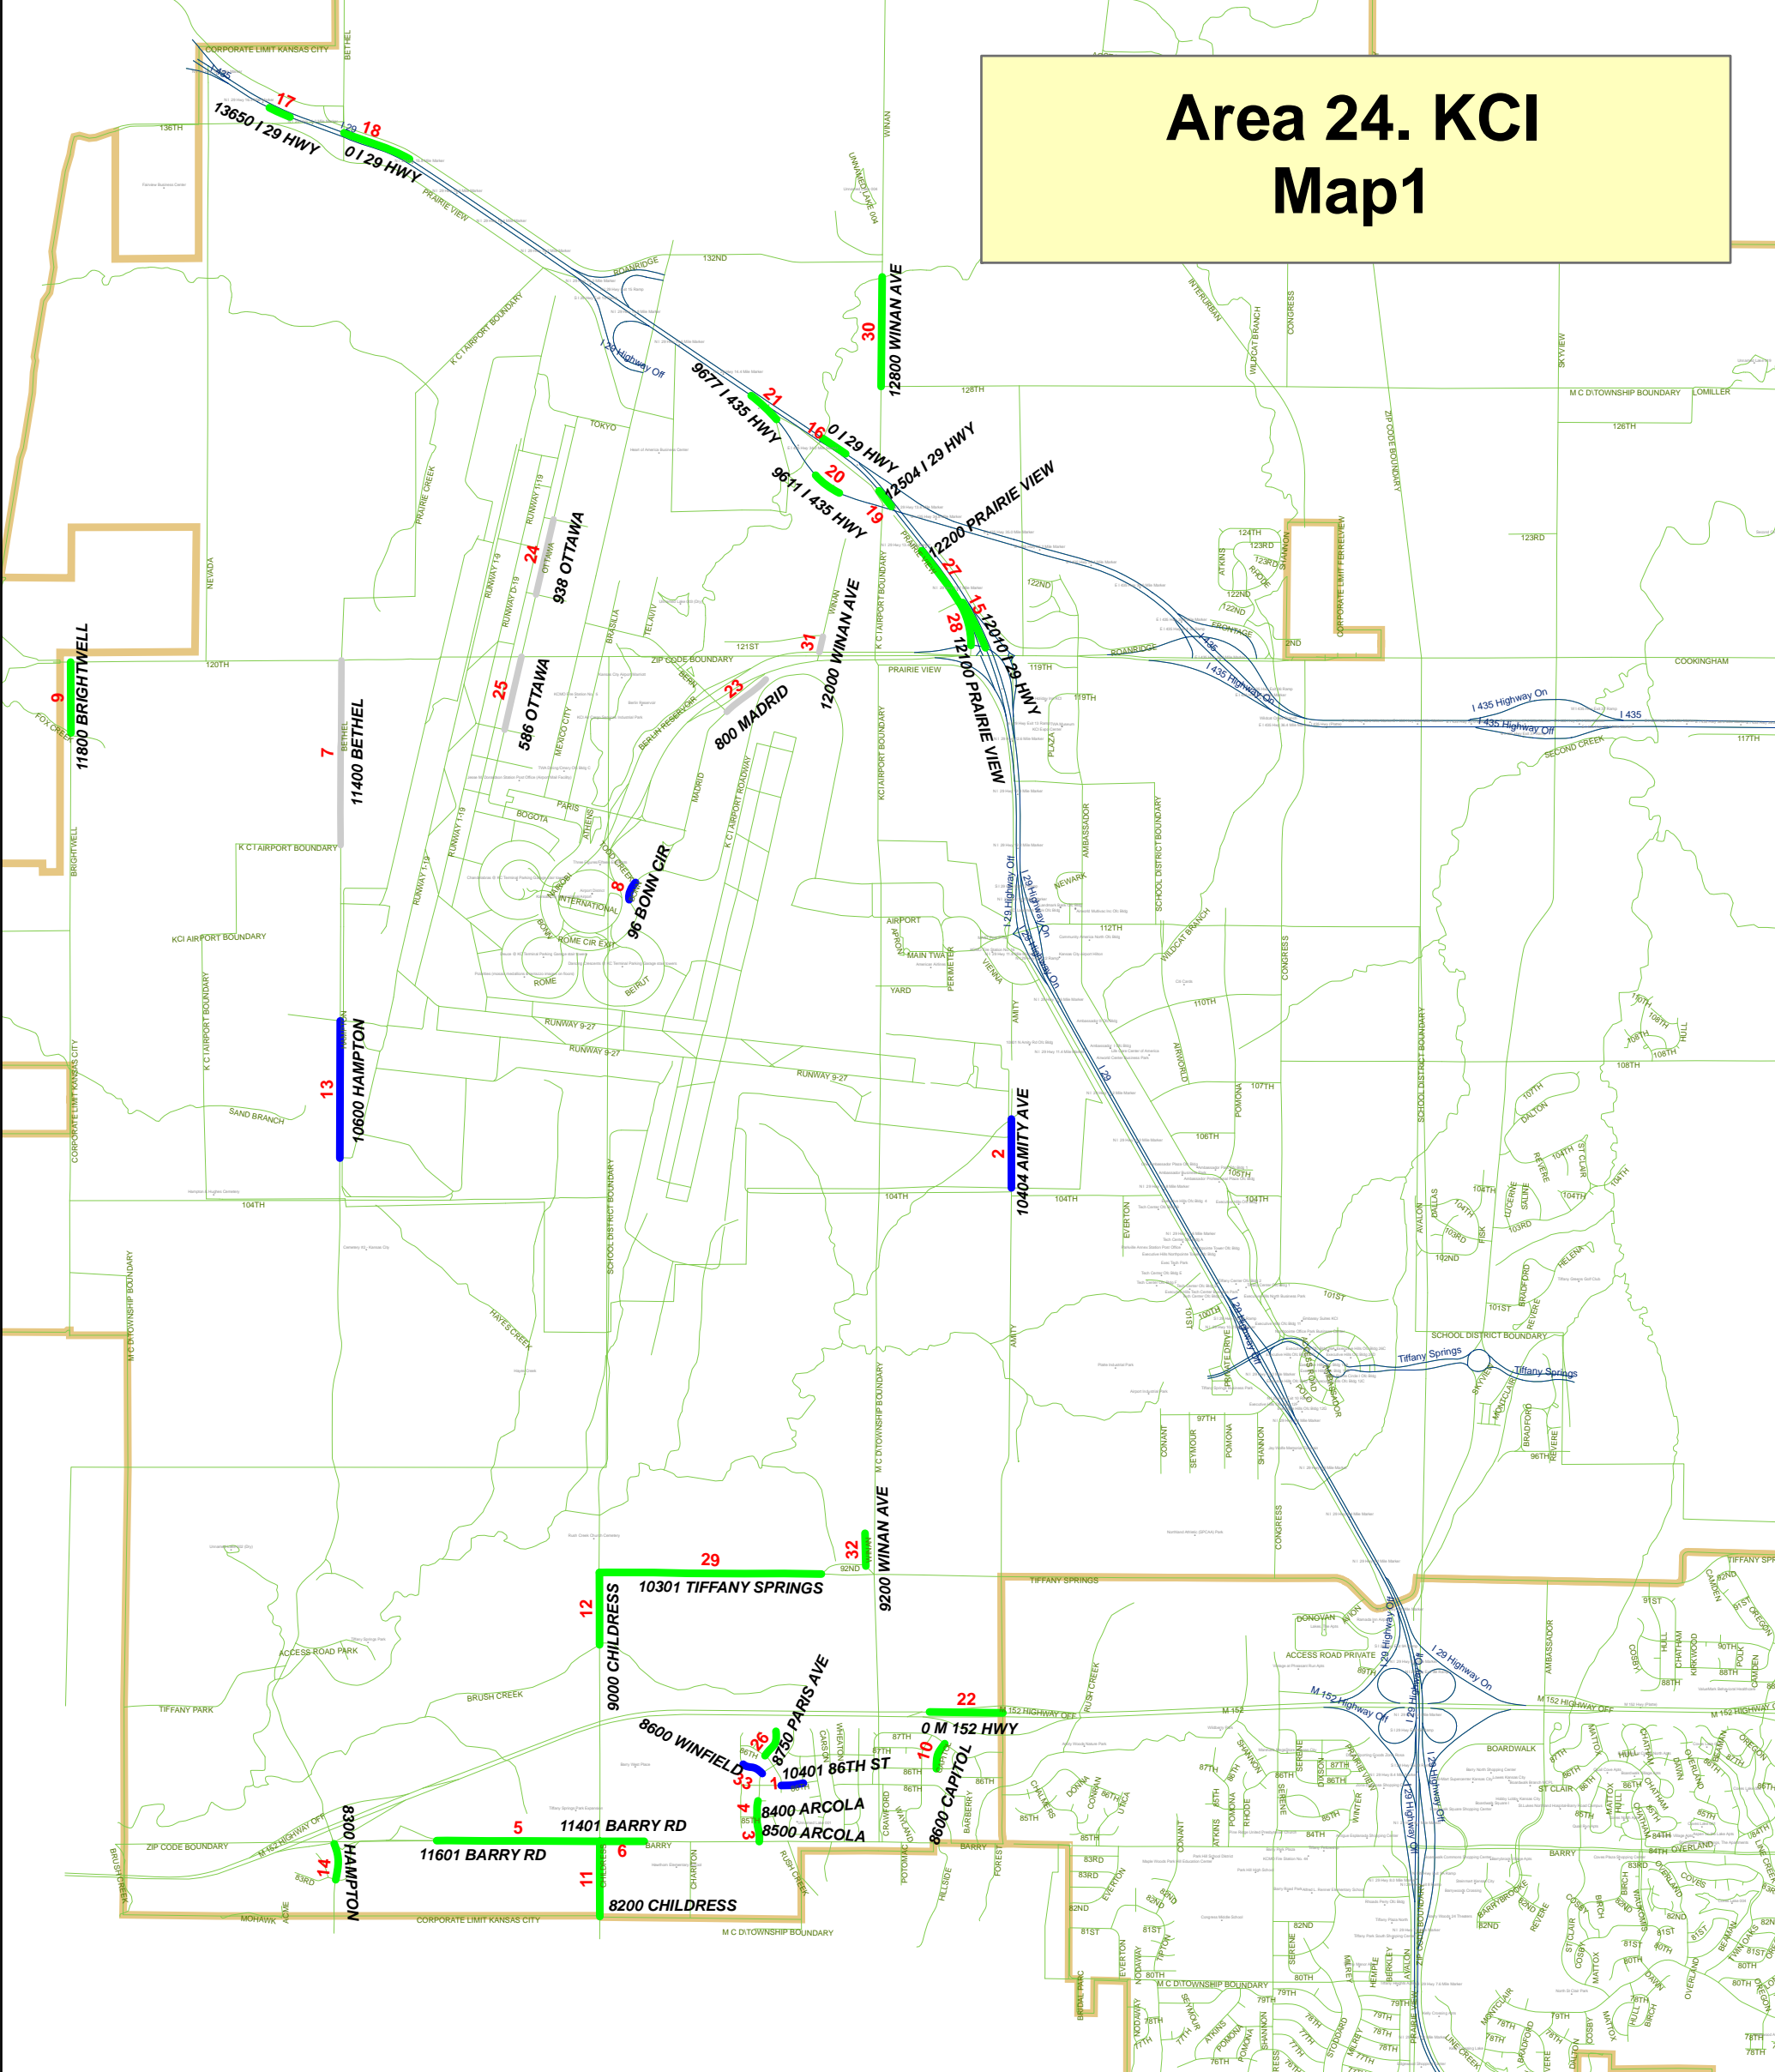

Area 24. KCI Map1

Litter Score 2007

- No litter
- Slightly littered
- Littered
- Extremely littered
- No Data

0 0.45 0.9 1.8 Miles

Produced by the UMKC Center for Economic Information