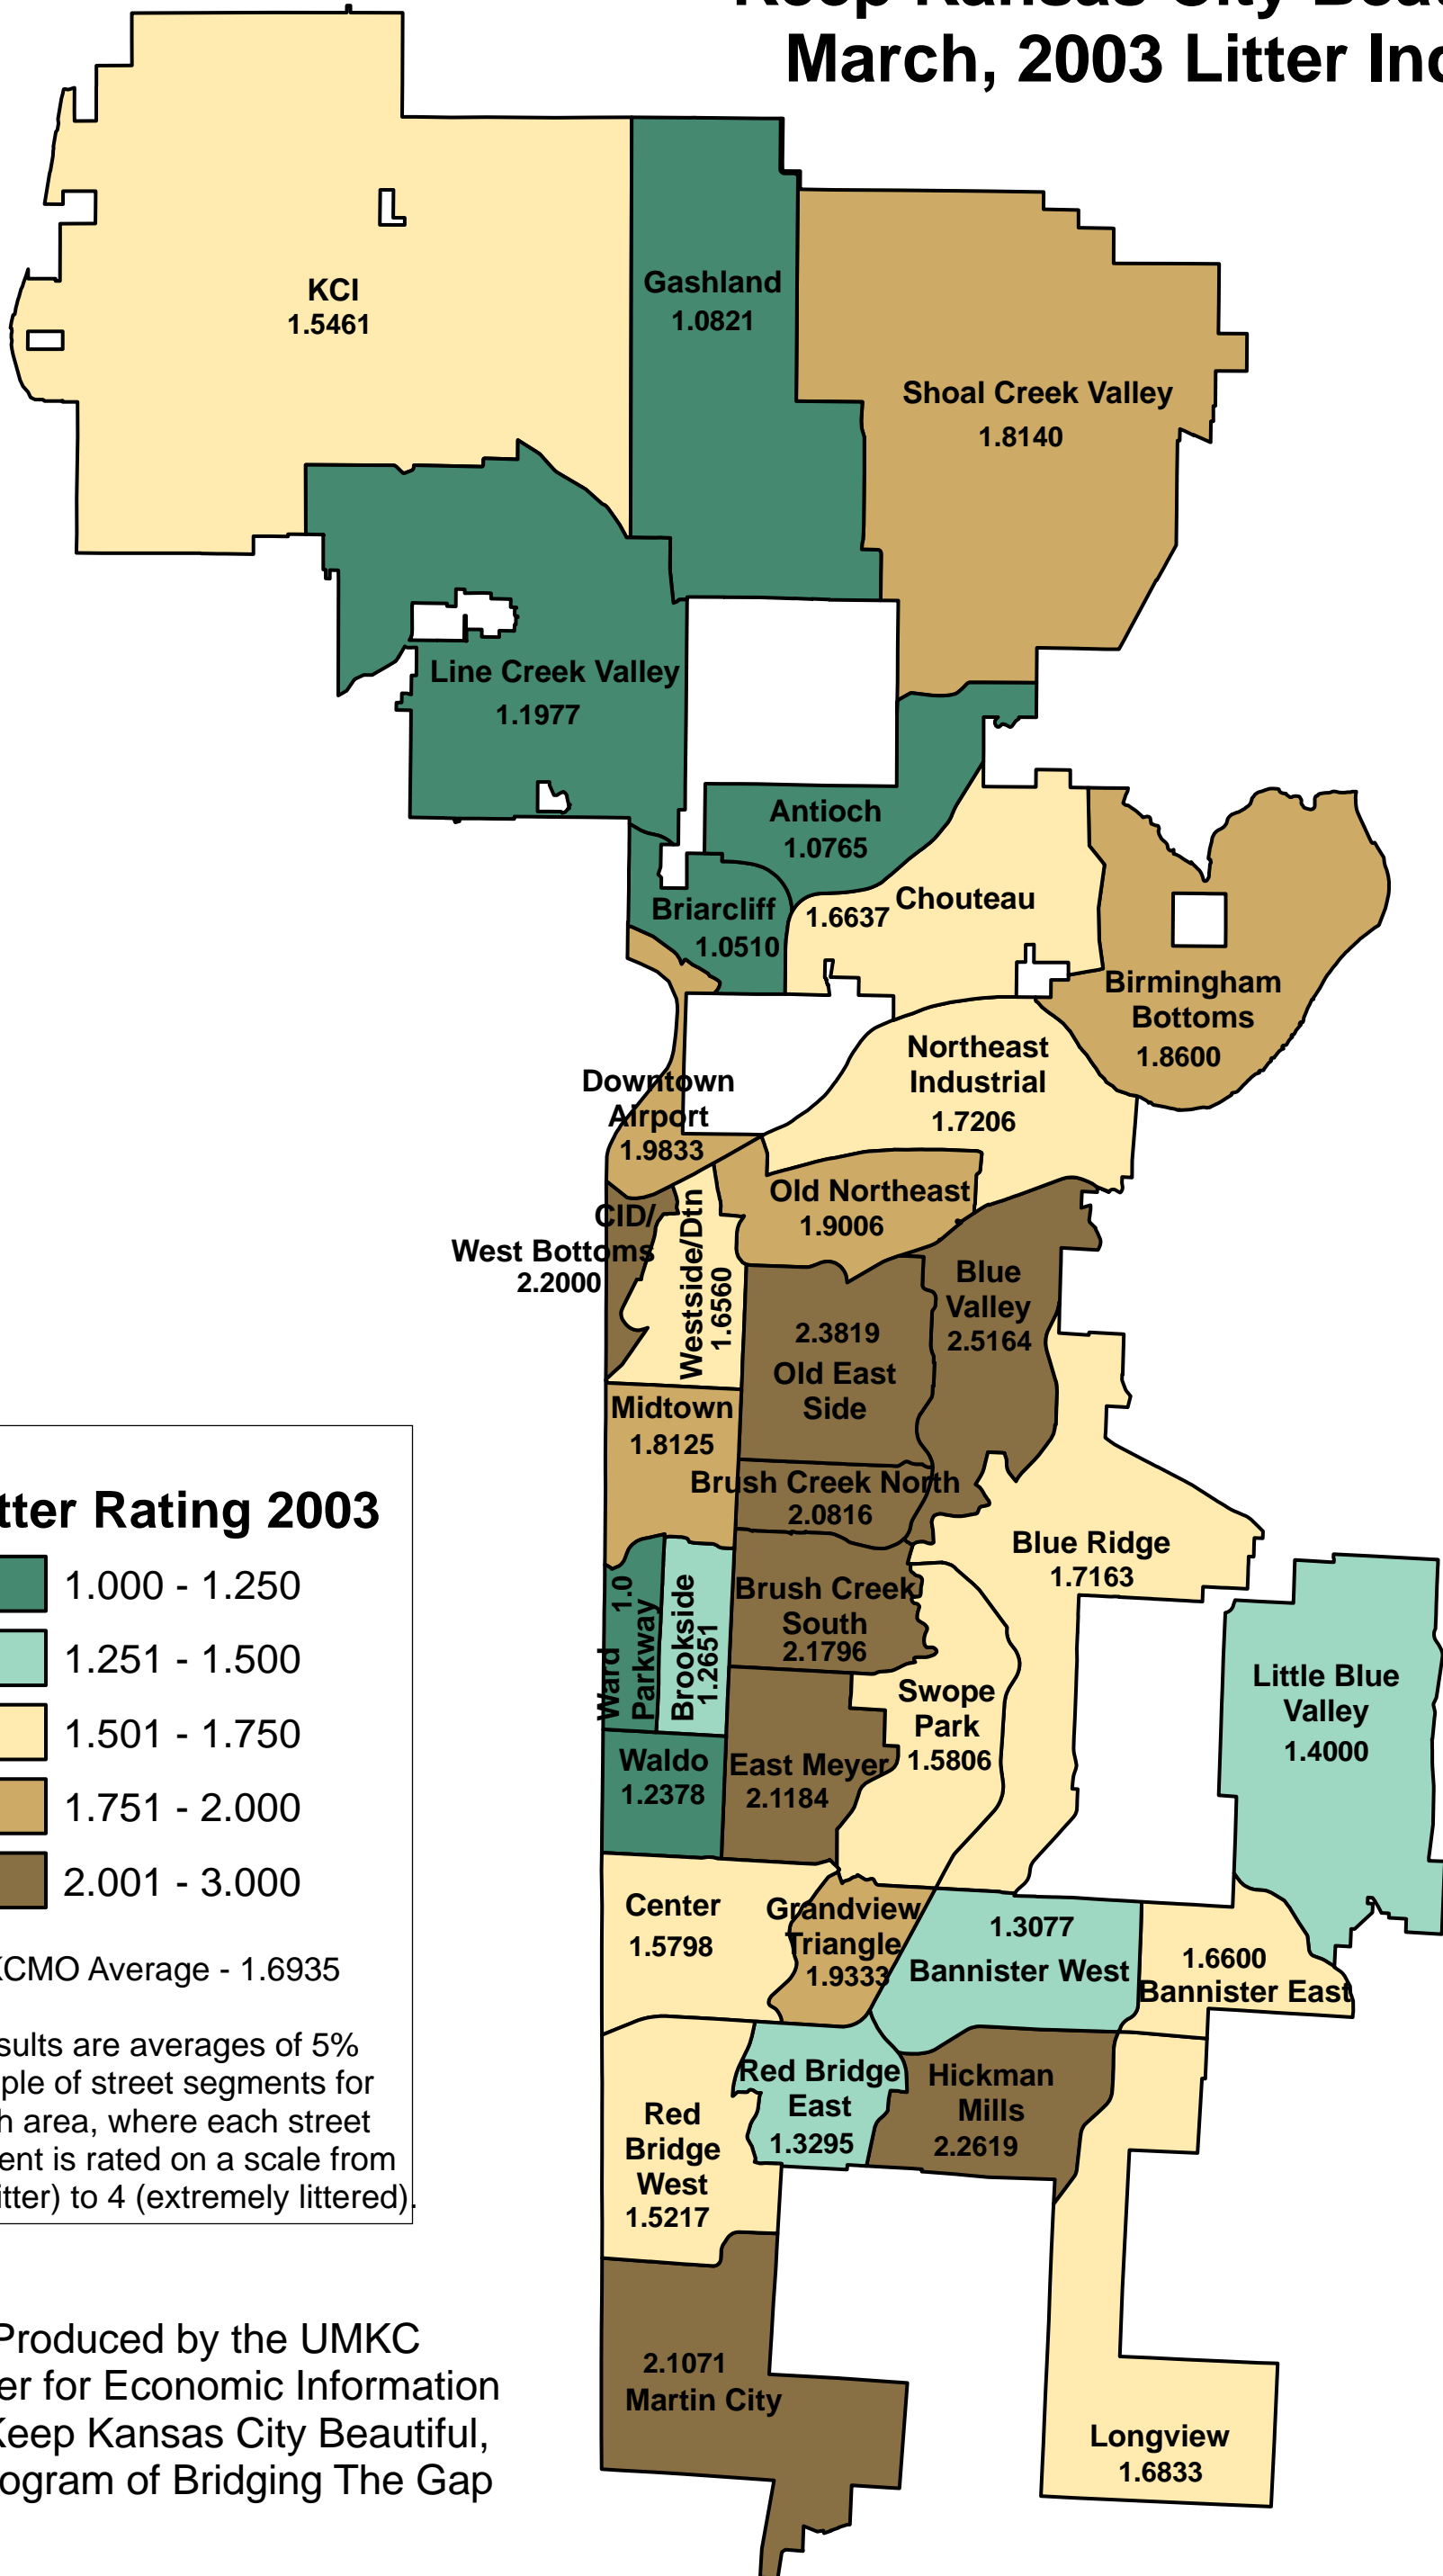

Keep Kansas City Beautiful March, 2003 Litter Index

Litter Rating 2003

- 1.000 - 1.250
- 1.251 - 1.500
- 1.501 - 1.750
- 1.751 - 2.000
- 2.001 - 3.000

KCMO Average - 1.6935

Results are averages of 5% sample of street segments for each area, where each street segment is rated on a scale from 1 (no litter) to 4 (extremely littered).

Produced by the UMKC
Center for Economic Information
for Keep Kansas City Beautiful,
a program of Bridging The Gap

Keep Kansas City Beautiful April, 2007 Litter Index

Litter Rating 2007

- 1.000 - 1.250
- 1.251 - 1.500
- 1.501 - 1.750
- 1.751 - 2.000
- 2.001 - 3.000

KCMO Average - 1.4982

Results are averages of 5% sample of street segments for each area, where each street segment is rated on a scale from 1 (no litter) to 4 (extremely littered).

Produced by the UMKC
Center for Economic Information
for Keep Kansas City Beautiful,
a program of Bridging The Gap