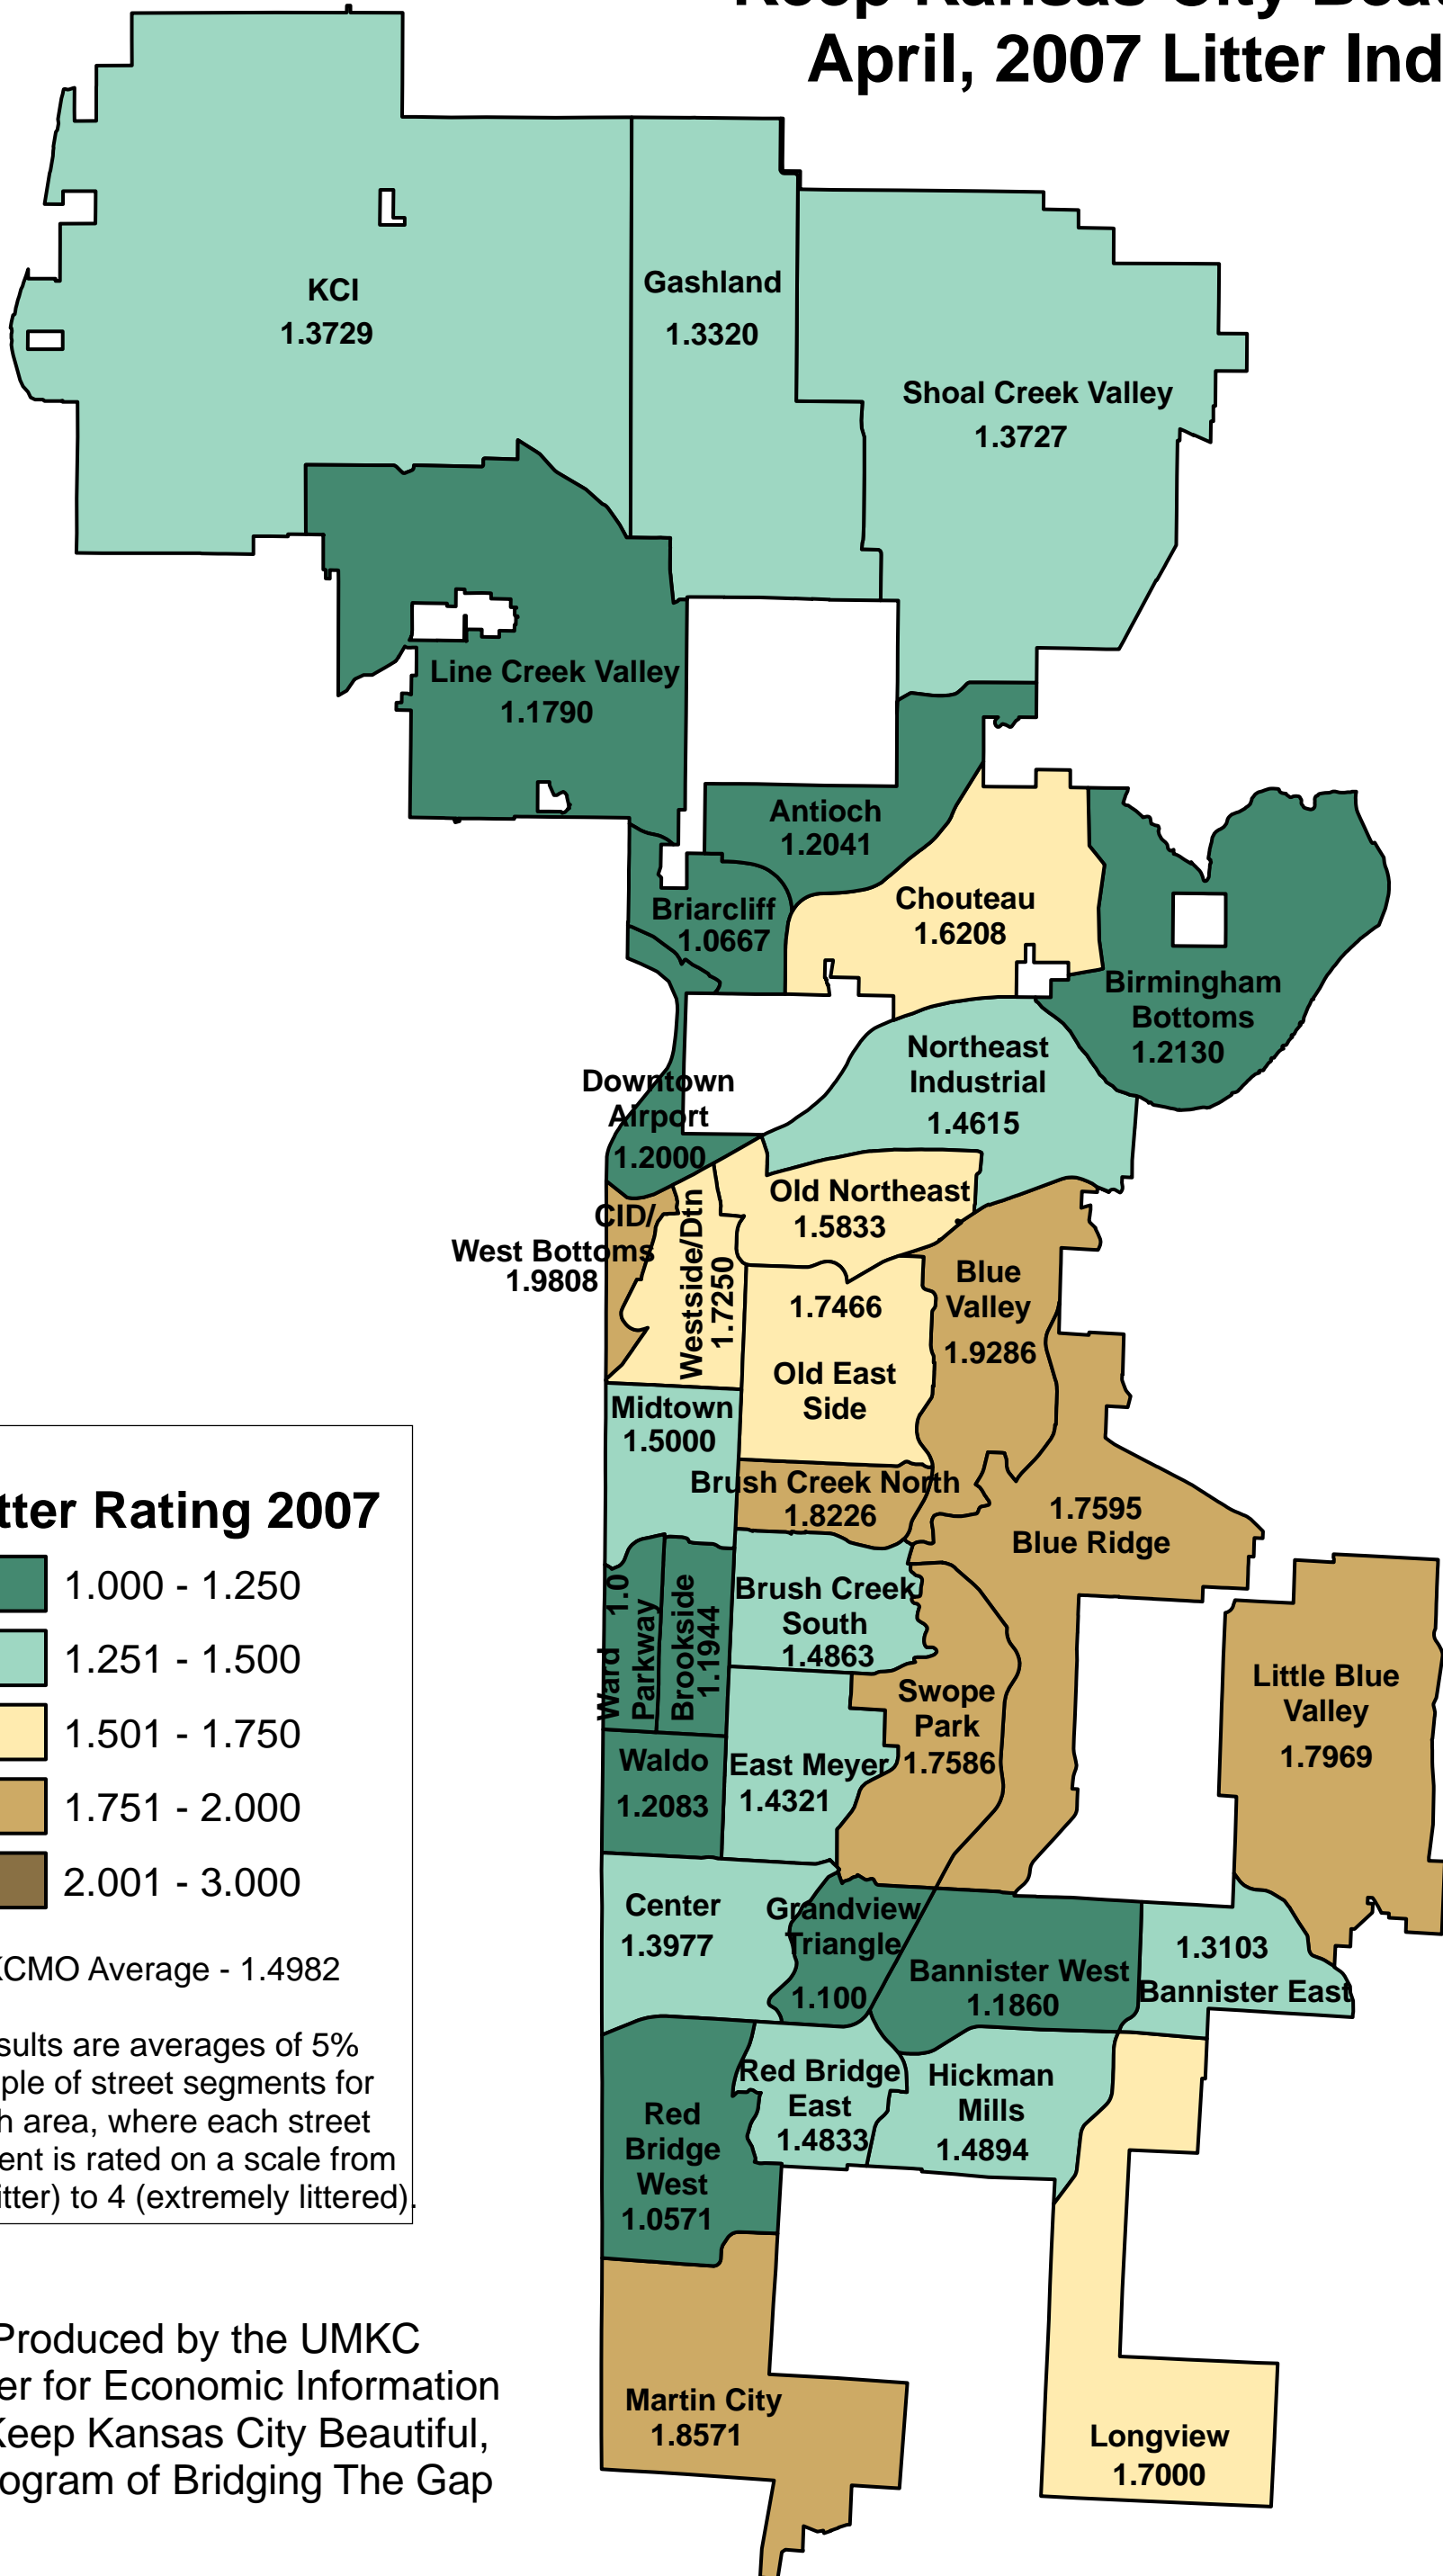

Keep Kansas City Beautiful March, 2003 Litter Index

Litter Rating 2003

- 1.000 - 1.250
- 1.251 - 1.500
- 1.501 - 1.750
- 1.751 - 2.000
- 2.001 - 3.000

KCMO Average - 1.6935

Results are averages of 5% sample of street segments for each area, where each street segment is rated on a scale from 1 (no litter) to 4 (extremely littered).

Produced by the UMKC
Center for Economic Information
for Keep Kansas City Beautiful,
a program of Bridging The Gap

Keep Kansas City Beautiful April, 2007 Litter Index

Litter Rating 2007

- 1.000 - 1.250
- 1.251 - 1.500
- 1.501 - 1.750
- 1.751 - 2.000
- 2.001 - 3.000

KCMO Average - 1.4982

Results are averages of 5% sample of street segments for each area, where each street segment is rated on a scale from 1 (no litter) to 4 (extremely littered).

Produced by the UMKC
Center for Economic Information
for Keep Kansas City Beautiful,
a program of Bridging The Gap