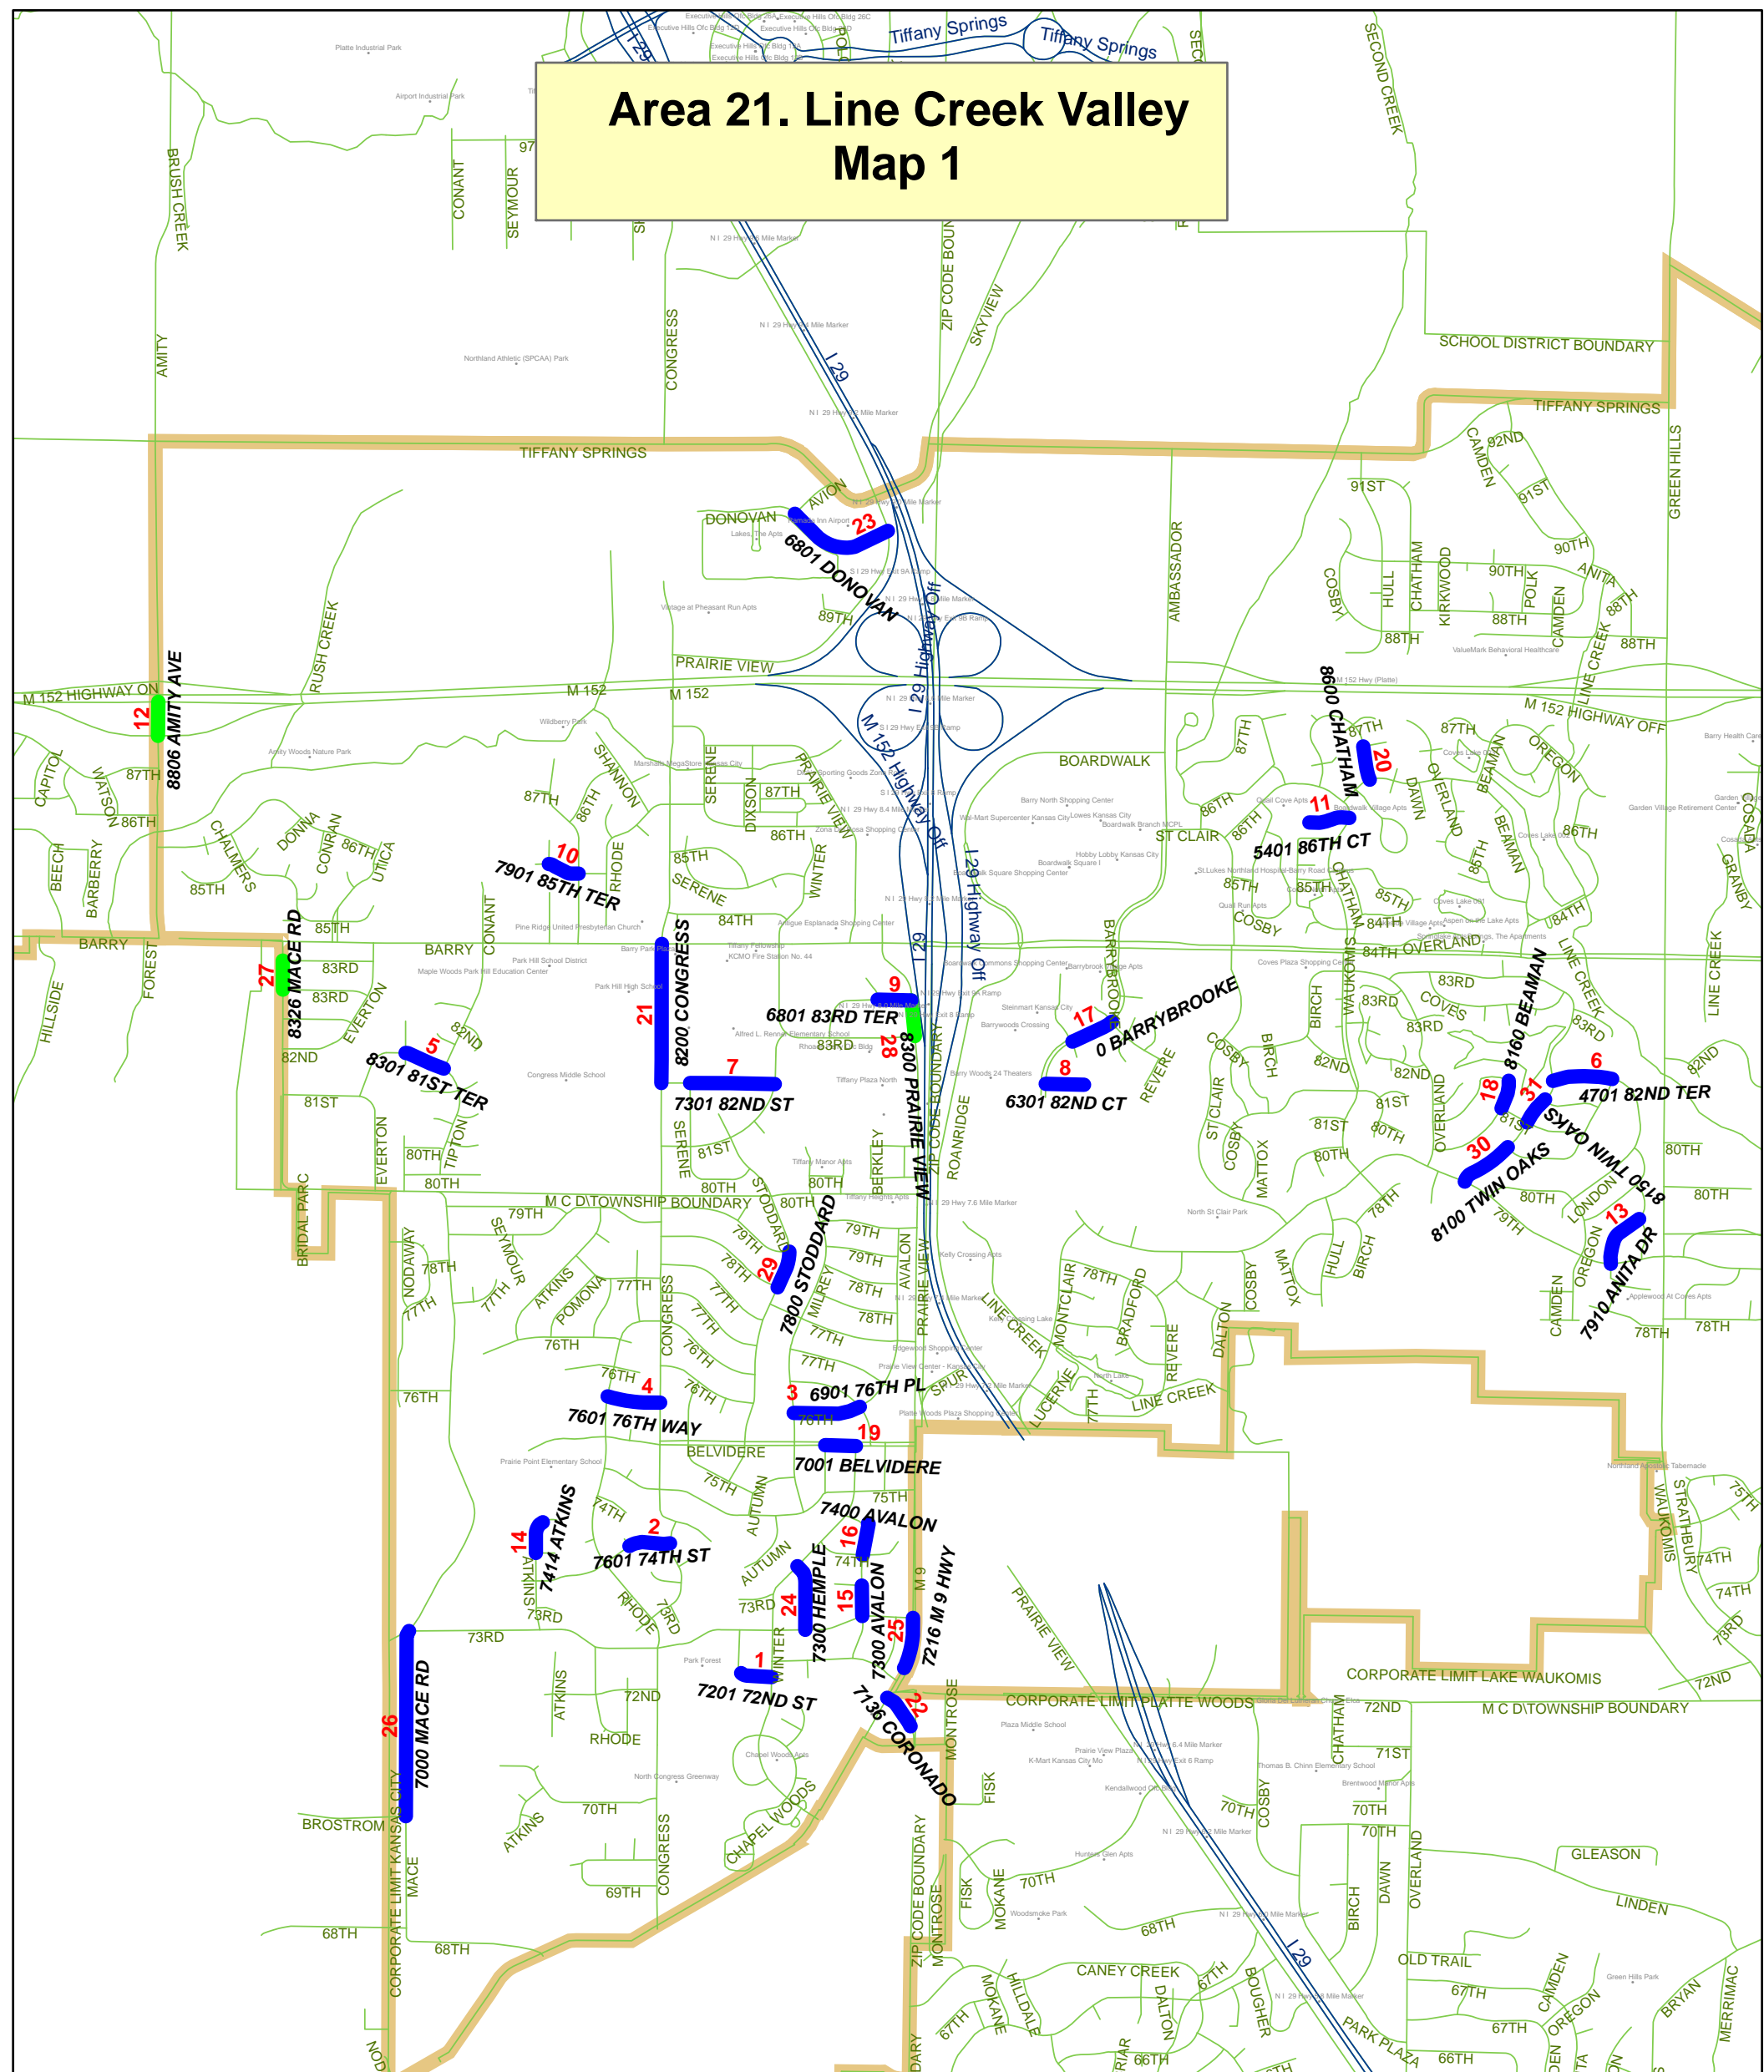

Area 21. Line Creek Valley Map 1

Litter Scores 2007

- █ No litter
- █ Slightly littered
- █ Littered
- █ Extremely littered
- █ No Data