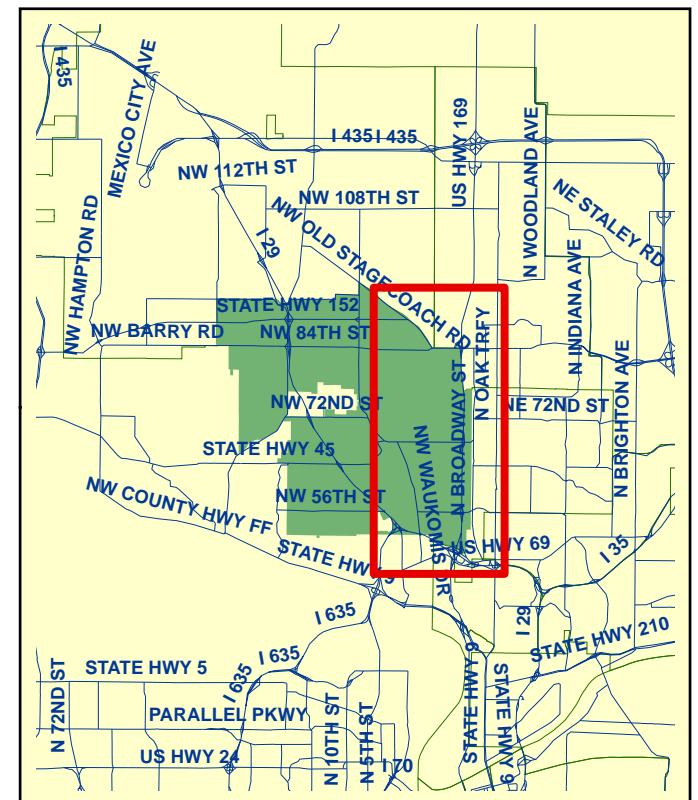

Area 21. Line Creek Valley Map 4

Litter Score 2007

- █ No litter
- █ Slightly littered
- █ Littered
- █ Extremely littered
- █ No Data

0 0.25 0.5 1 Miles
Produced by the UMKC Center for Economic Information